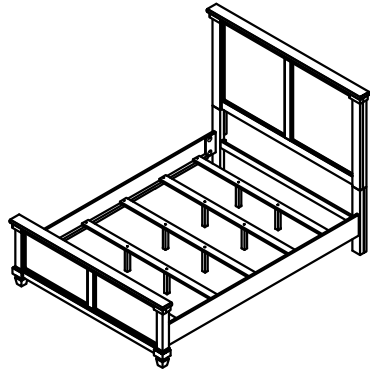

# ASSEMBLY INSTRUCTIONS / INSTRUCTIONS D' ASSEMBLAGE

1626GYK-1/ GYK-2/ GY-3 KING BED - TRES GRAND LIT  
1626K-1/ K-2/ -3

1626GYK-1 EK/CK HEADBOARD / TÊTE DE LIT - TRES GRAND LIT  
1626K-1

1626GYK-2 EK/CK FOOTBOARD, SLATS & SUPPORT LEGS / PIED/LATTES/SUPPORTS-TRES GRAND LIT  
1626K-2

1626GY-3 QUEEN/EK SIDE RAILS / LONGERONS DE CÔTÉS - GRAND LIT/TRES GRAND LIT  
1626-3

Thank you for purchasing this product. Please take time to read and follow the instructions below. Check that you have all parts and hardware before assembly. Parts apparently missing are often found in the packing materials. If you do not have all the parts listed, have your dealer contact us and they will be sent to you immediately.