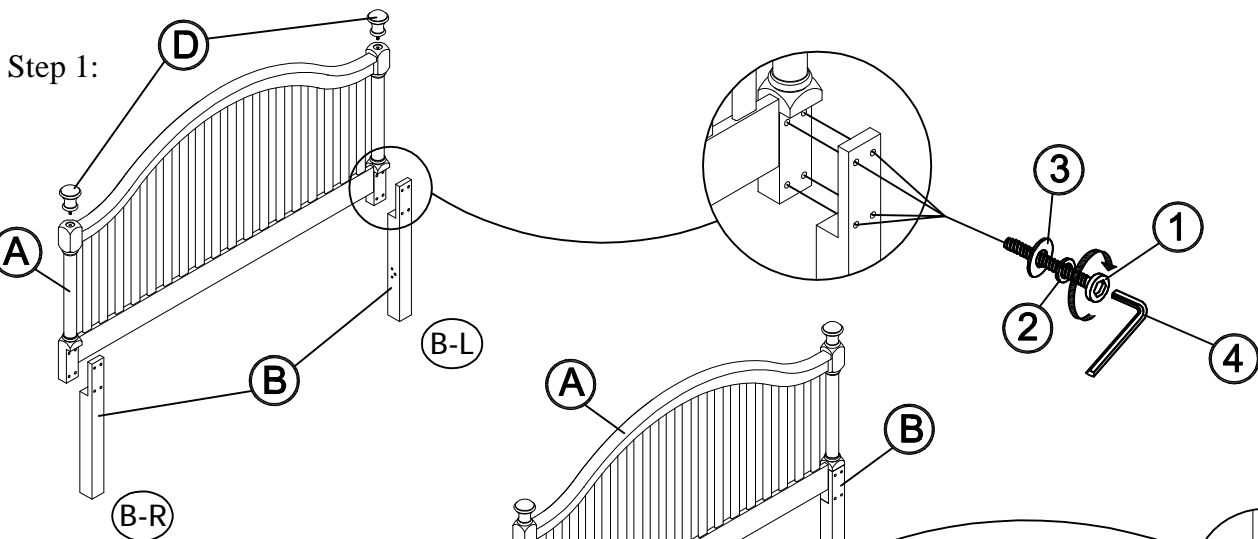

ASSEMBLY INSTRUCTION

ITEM NO: 1568 - 1 QUEEN HEADBOARD
 1568 - 2 QUEEN FOOTBOARD W/SLATS
 1568 - 3 Q/K SIDE RAILS

Thank you for purchasing this quality product. Be sure to check all packing material carefully for small parts that may have come loose inside the carton during shipment.

TOOLS REQUIRED (NOT PROVIDED)

PHILLIPS SCREWDRIVER

HARDWARE LISTS

PART LIST

NO.	Description	Sketch	Size	Q'ty
HARDWARE (PACK IN - 1)				
1	BOLT		5/16"*44mm	10PCS
2	SPRING WASHER		5/16"*12mm	10PCS
3	FLAT WASHER		5/16"*19mm	10PCS
4	ALLEN KEY		4mm	1PC
HARDWARE (PACK IN - 3)				
5	SCREW		Ø8*32mm	8PCS
6	THREADED BOLT		5/16"*88mm	8PCS
7	HEX NUT		5/16"*12*6mm	8PCS
8	U-SQUARE FLAT WASHER		5/16"*28*7mm	8PCS
9	SPRING WASHER		5/16"*12mm	8PCS
10	WRENCH		5/16"*90*2mm	1PC

NO.	Description	Sketch	Q'ty
A	HEADBOARD		1PC
B	HEADBOARD POST (LSF & RSF)		2PCS
C	HEADBOARD BOTTOM RAIL		1PC
D	FINIALS		4PCS
E	FOOTBOARD		1PC
F	BUNFOOT		2PCS
G	SIDE RAIL		2PCS
H	SLAT		4PCS
I	SUPPORT LEG		4PCS