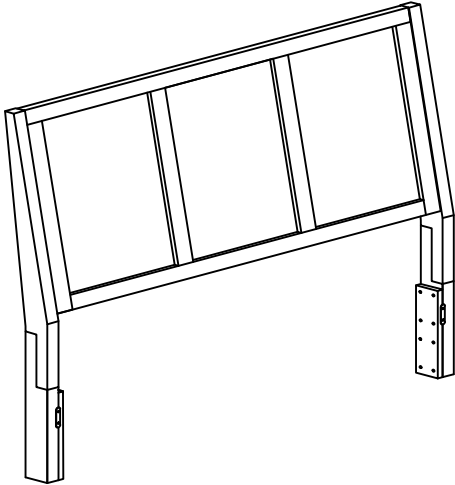

ASSEMBLY INSTRUCTION INSTRUCTIONS D' ASSEMBLAGE

ITEM NO : 1526K - 1 KING SLEIGH HEADBOARD / TÊTE DE LIT SLEIGH-TRES GRAND LIT

Thank you for purchasing this product. Please take time to read and follow the instructions below. Check that you have all parts and hardware before assembly. Parts apparently missing are often found in the packing materials. If you do not have all parts listed, have your dealer contact us and they will be sent to you immediately.

PARTS LIST / LISTE PIÈCES

No.	Sketch	Description	Qty.
1		Sleigh Headboard / Tête De Lit Sleigh	1
2		LSF Post / Poteau	1
3		RSF Post / Poteau	1

HARDWARE LIST / LISTE DE QUINCAILLERIE

No.	Descriptions	Size	Sketch	Qty.
A	JCBC Bolt / Boulon	M6 x 60mm (Blk)		6
B	Spring Washer / Rondelle D' Arrêt	M6 x 6.4 x 1.7mm (Blk)		6
C	Flat Washer / Rondelle Plate	M6 x 19 x 1mm (Blk)		6
D	Allen Key / Clé Allen	M4 (Blk)		1