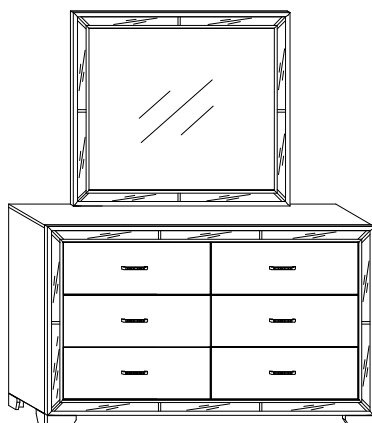

* Above Hardware Are Packed in 1428BK - 6 / 1428SV - 6