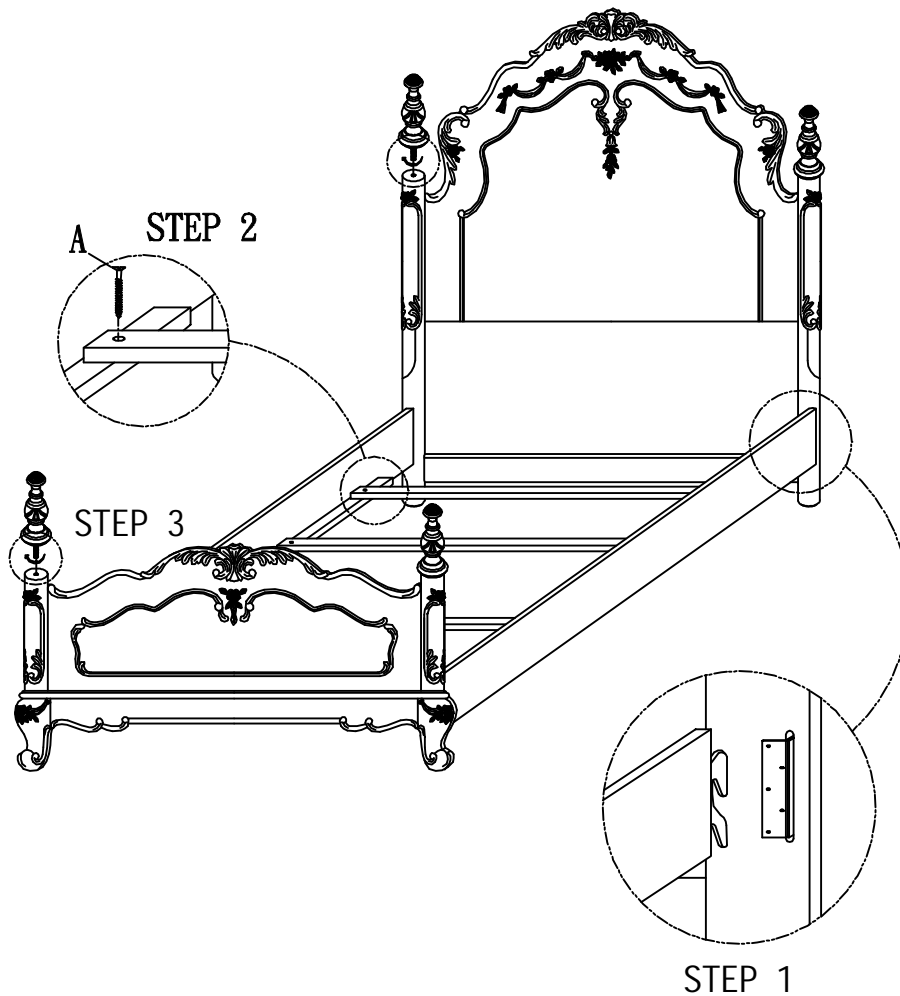

H O M E E L E G A N C E

MODEL: 1386T-1/2/3 BED

Thank you for purchasing this quality product. Be sure to check all packing material carefully for small parts which may have come loose inside the carton during shipment. Identify and count all parts and compare with the Parts List below.

NO.	Hardware List	Q' TY
A	 #8*1" Screw	6