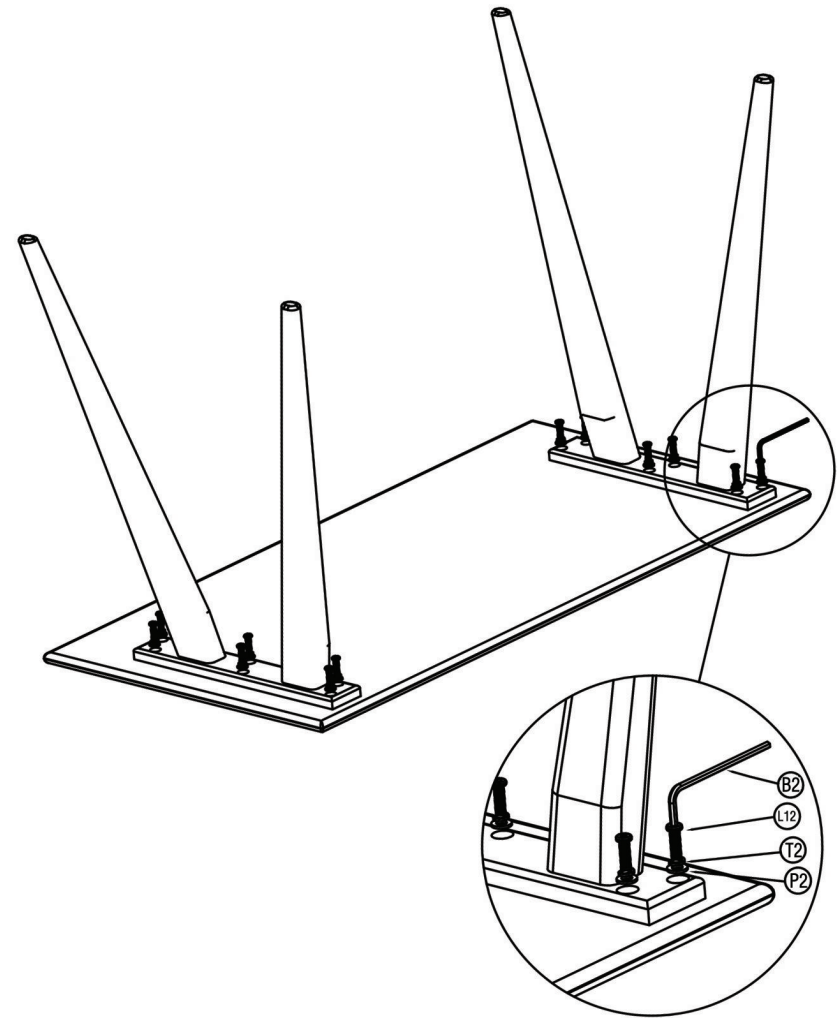

Assembly Instruction

GREENINGTON
fine bamboo furniture

Studio Line Writing Desk
GS002E

T2		Φ5/16x13x1.5T 12 PCS			
P2		Φ5/16x16x1.5T 12 PCS			
L12		Φ5/16x25mm 12 PCS			
B2		5mm 1PC			