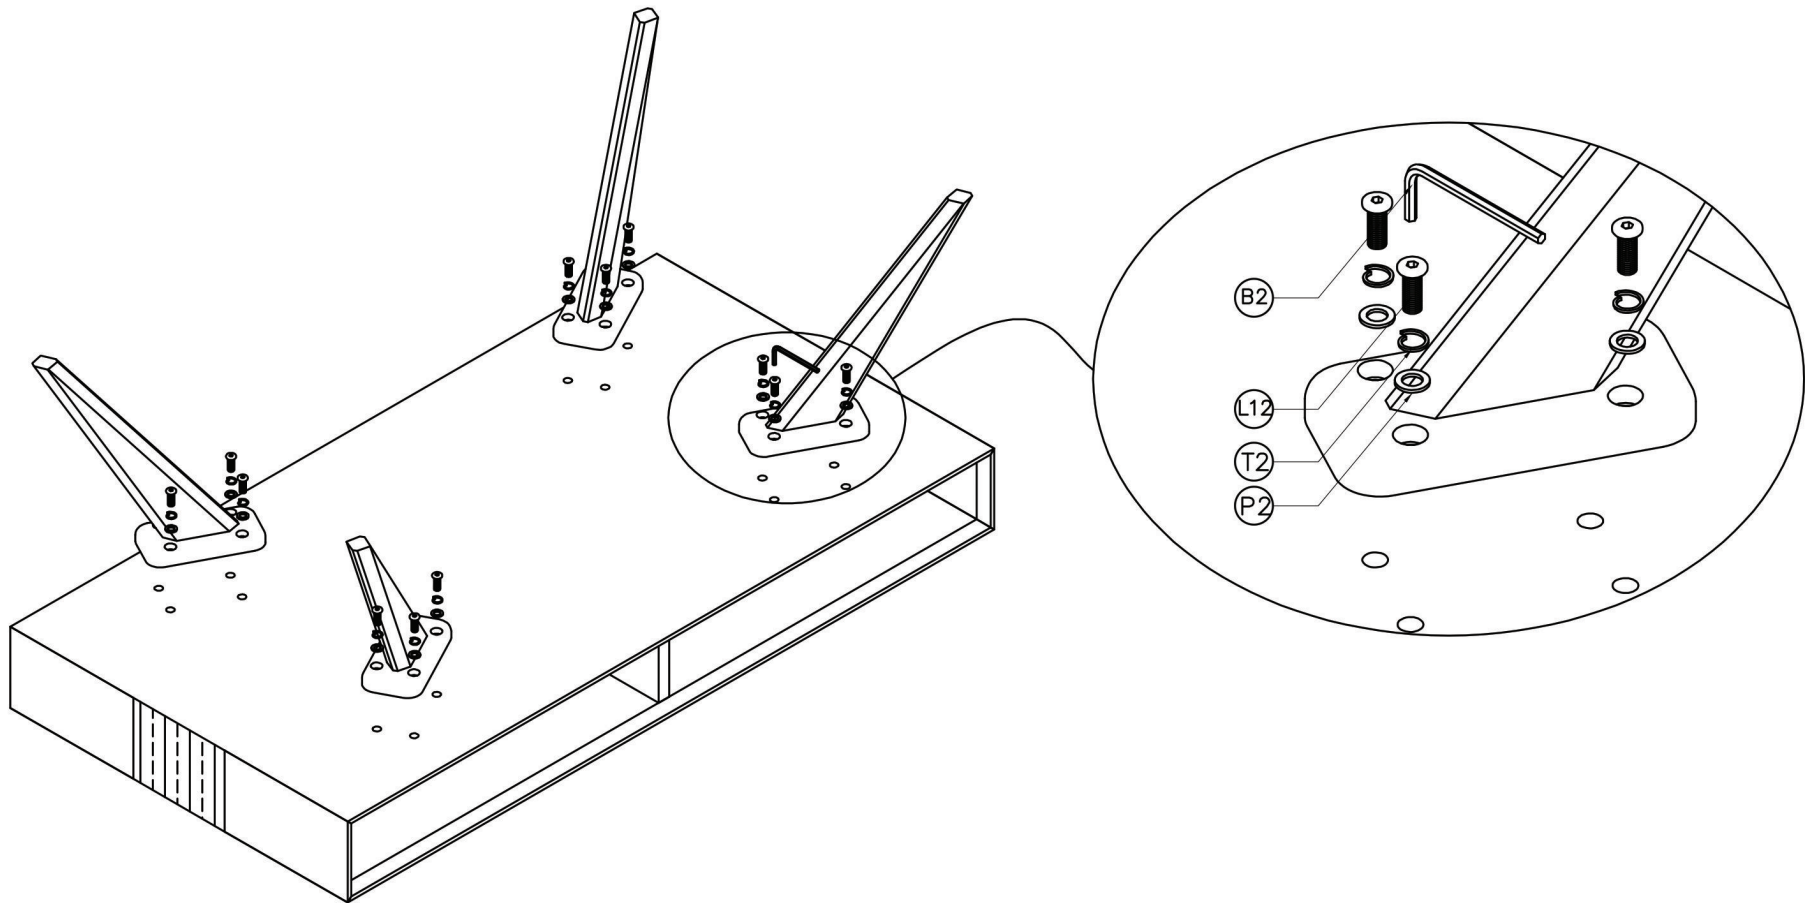

Assembly Instruction

GREENINGTON
fine bamboo furniture

Azara Tiger Coffee Table
GA0010

P2		Ø5/16x16x1.5T 16 pcs			
T2		Ø5/16x13x1.5T 16 pcs			
L12		Ø5/16x25mm 16 pcs			
B2		5mm 1 pc	