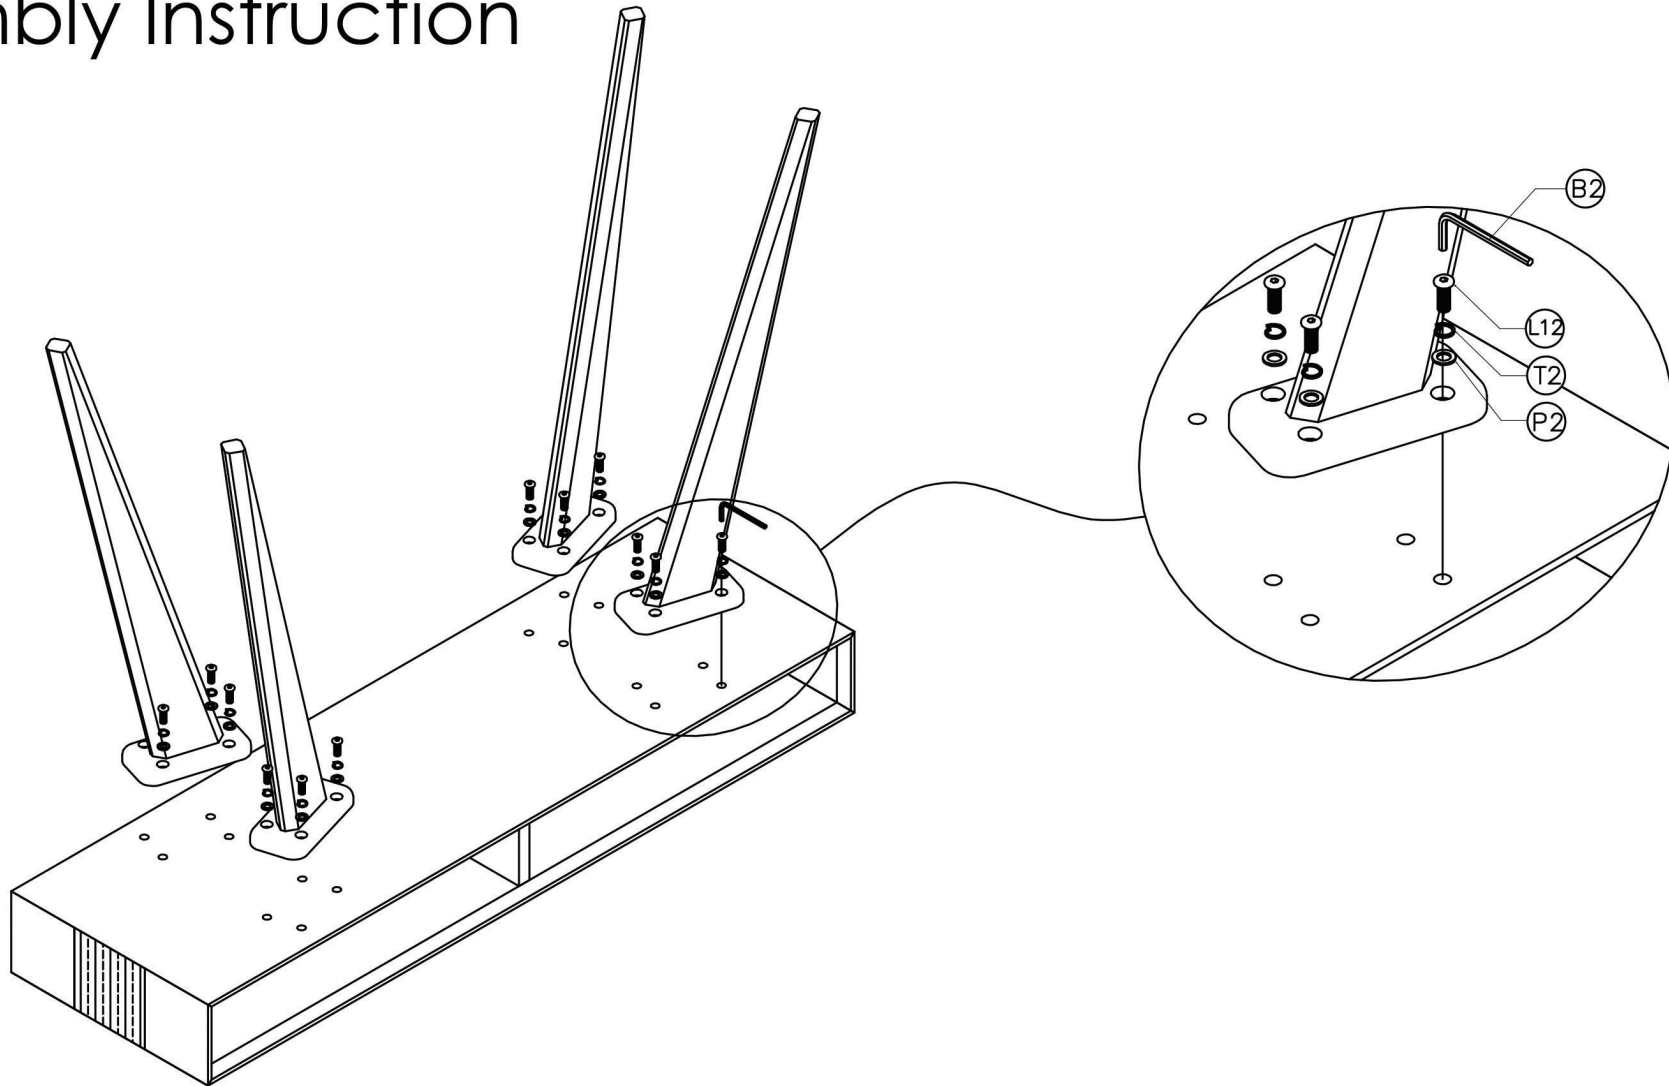

# Assembly Instruction

**GREENINGTON**  
fine bamboo furniture

Azara Tiger Console Table  
GA0009

P2		Ø5/16x16x1.5T 16 pcs			
T2		Ø5/16x13x1.5T 16 pcs			
L12		Ø5/16x25mm 16 pcs			
B2		5mm 1 pc			