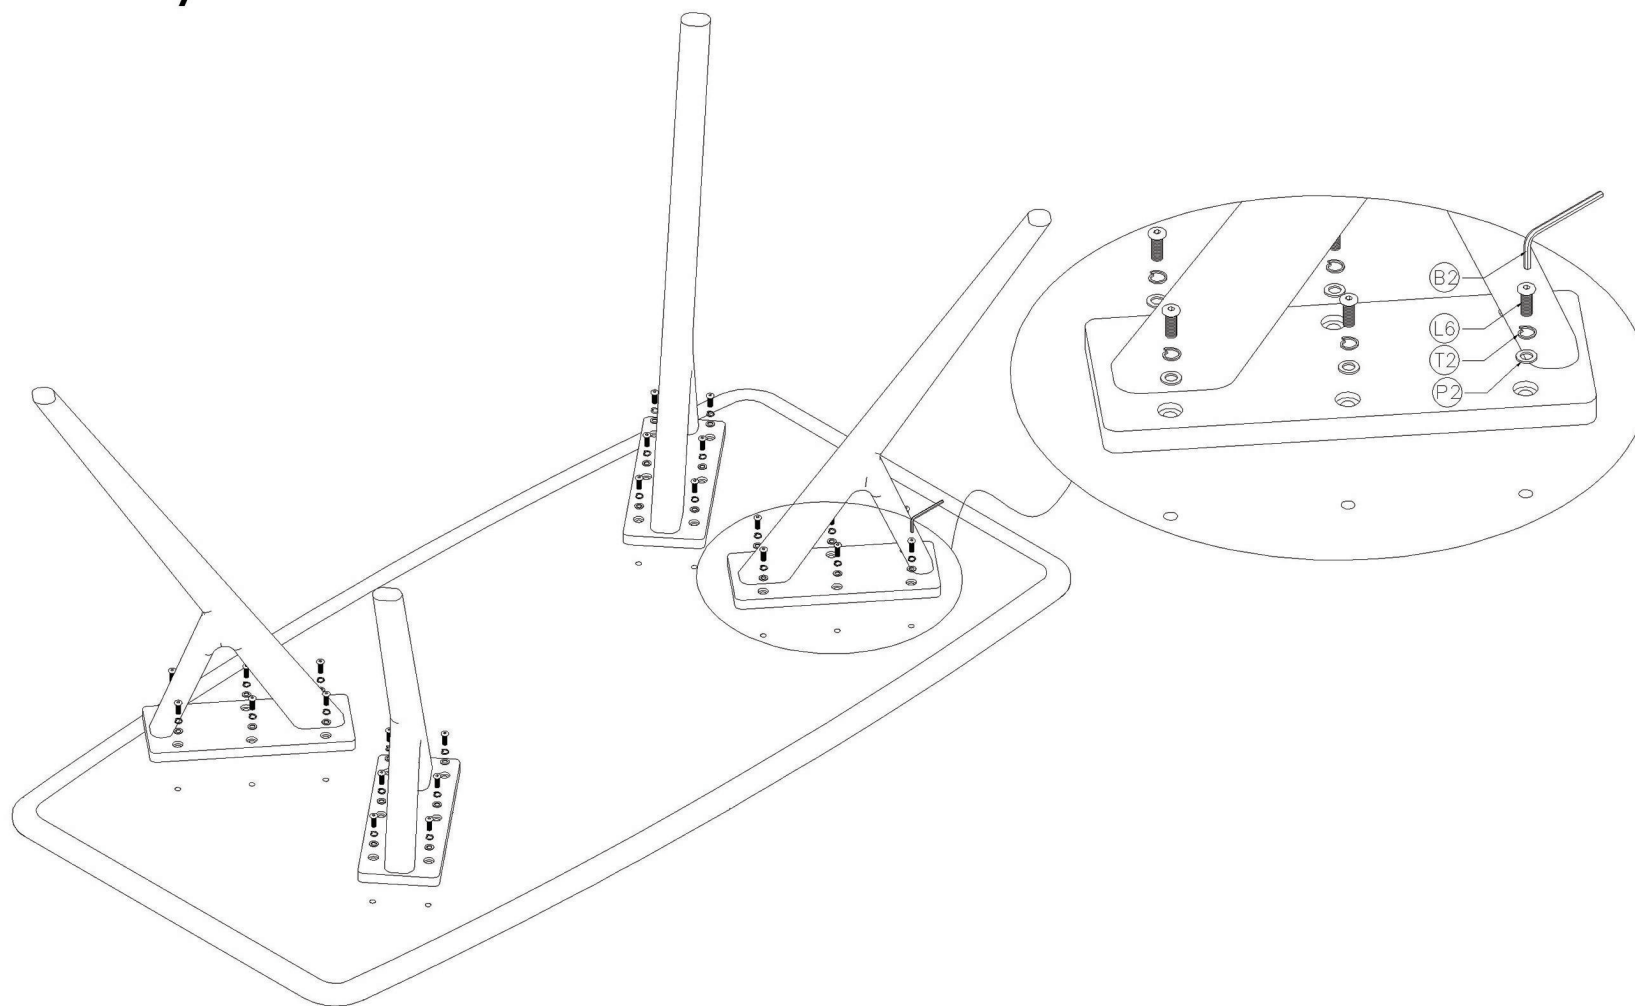

# Assembly Instruction

**GREENINGTON**  
fine bamboo furniture

**Azara Dining Table**  
**GA0008**

P2		Φ5/16x16x1.5T 24 PCS			
T2		Φ5/16x13x1.5T 24 PCS			
L6		Φ5/16x30mm 24 PCS			
B2		5 mm 1 PC	