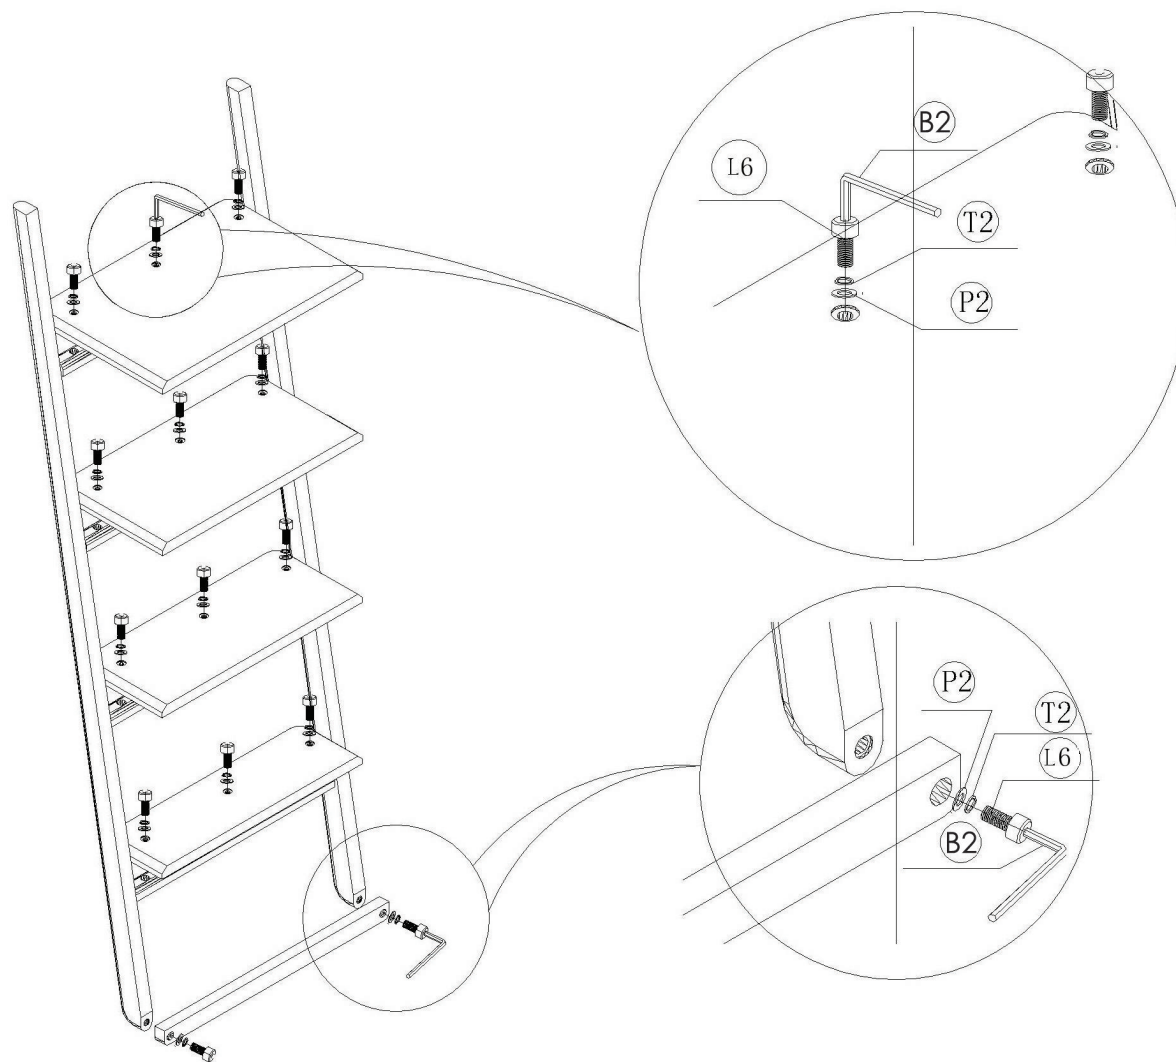

# Assembly Instruction

**GREENINGTON**  
fine bamboo furniture

Currant Leaning Bookshelf

G0049

<b>P2</b>		Φ5/16x16x1.5T 14PCS	●		
<b>T2</b>		Φ5/16x13x1.5T 14PCS	●		
<b>L6</b>		Φ5/16x30mm 14PCS	●		
<b>B2</b>		5mm 1PC	●		