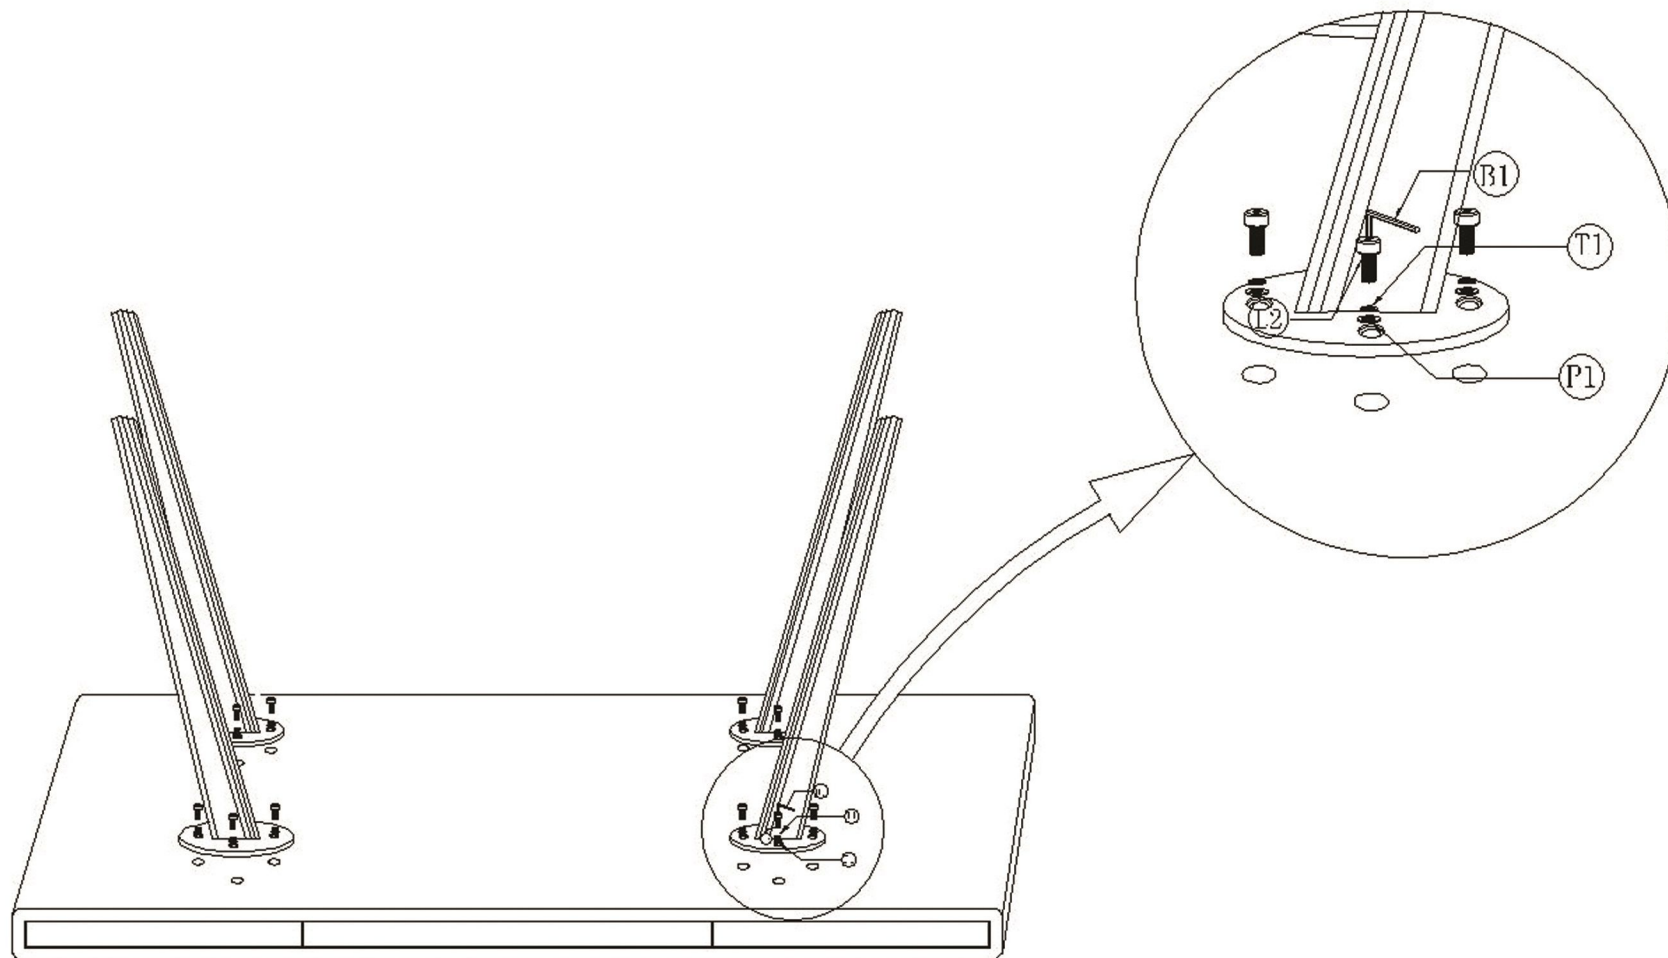

Assembly Instruction

GREENINGTON
fine bamboo furniture

Currant Desk
G0047

P1		Φ1/4x12x1.5T 16PCS			
T1		Φ1/4x11x1.5T 16PCS			
L2		Φ1/4x25mm 16PCS			
B1		4mm 1PC			