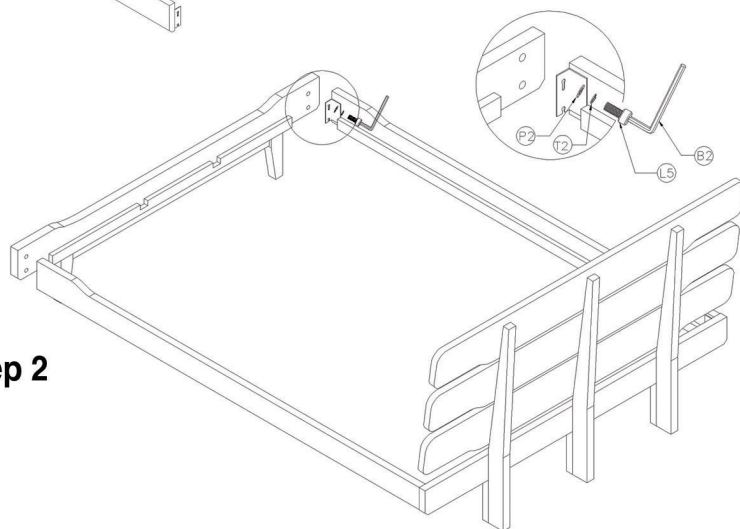

Assembly Instruction

Step 1

Step 3

Step 2

Step 4

GREENINGTON
fine bamboo furniture

Currant E King Platform Bed G0027

Currant Cal King Platform Bed G0027CK

P2		Φ5/16X16X1.5T 12 PCS	B2		5mm 1PC
T2		Φ5/16X13X1.5T 12 PCS	●		
L5		Φ5/16X20mm 8 PCS	●		
L9		Φ5/16X55mm 4 PCS	●		

Assembly Instruction

Step 5

GREENINGTON
fine bamboo furniture

Currant E King Platform Bed G0027