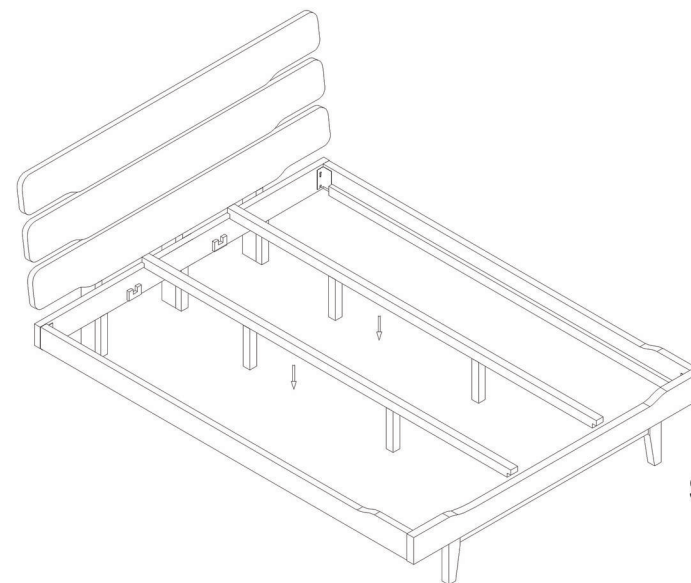

Assembly Instruction

Step 1

Step 3

Step 2

Step 4

GREENINGTON
fine bamboo furniture

Currant E King Platform Bed G0027

Currant Cal King Platform Bed G0027CK

P2		Φ5/16X16X1.5T 12 PCS	B2		5mm 1PC
T2		Φ5/16X13X1.5T 12 PCS	●		
L5		Φ5/16X20mm 8 PCS	●		
L9		Φ5/16X55mm 4 PCS	●		

Assembly Instruction

Step 5

GREENINGTON
fine bamboo furniture

Currant E King Platform Bed G0027

Currant Cal King Platform Bed G0027CK

P2		Φ5/16X16X1.5T 12 PCS	B2		5mm 1PC
T2		Φ5/16X13X1.5T 12 PCS			
L5		Φ5/16X20mm 8 PCS			
L9		Φ5/16X55mm 4 PCS	