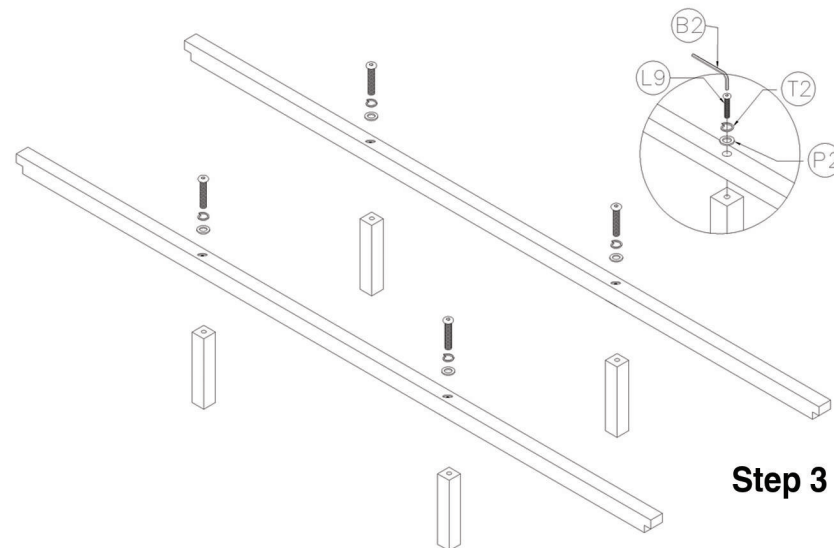

Assembly Instruction

Step 1

Step 3

Step 2

Step 4

GREENINGTON
fine bamboo furniture

Currant E King Platform Bed G0027

Currant Cal King Platform Bed G0027CK

P2		Φ5/16X16X1.5T 12 PCS	B2		5mm 1PC
T2		Φ5/16X13X1.5T 12 PCS	●		
L5		Φ5/16X20mm 8 PCS	●		
L9		Φ5/16X55mm 4 PCS	●		

Assembly Instruction

Step 5

GREENINGTON
fine bamboo furniture

Currant E King Platform Bed G0027

Currant Cal King Platform Bed G0027CK

P2		Φ5/16X16X1.5T 12 PCS	B2		5mm 1PC
T2		Φ5/16X13X1.5T 12 PCS			
L5		Φ5/16X20mm 8 PCS			
L9		Φ5/16X55mm 4 PCS	