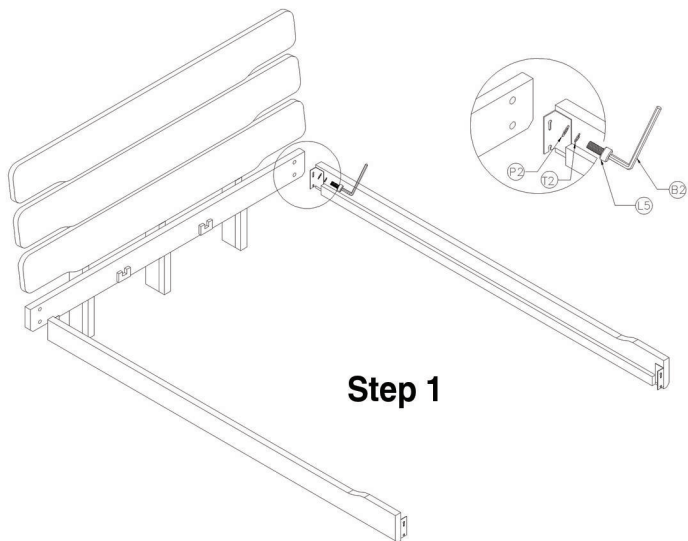

Assembly Instruction

Step 1

Step 3

Step 2

Step 4

GREENINGTON
fine bamboo furniture

Currant E King Platform Bed G0027

Currant Cal King Platform Bed G0027CK

P2		Φ5/16X16X1.5T 12 PCS	B2		5mm 1PC
T2		Φ5/16X13X1.5T 12 PCS	●		
L5		Φ5/16X20mm 8 PCS	●		
L9		Φ5/16X55mm 4 PCS	●		

Assembly Instruction

Step 5

GREENINGTON
fine bamboo furniture

Currant E King Platform Bed G0027

Currant Cal King Platform Bed G0027CK

P2		Φ5/16X16X1.5T 12 PCS	B2		5mm 1PC
T2		Φ5/16X13X1.5T 12 PCS			
L5		Φ5/16X20mm 8 PCS			
L9		Φ5/16X55mm 4 PCS	