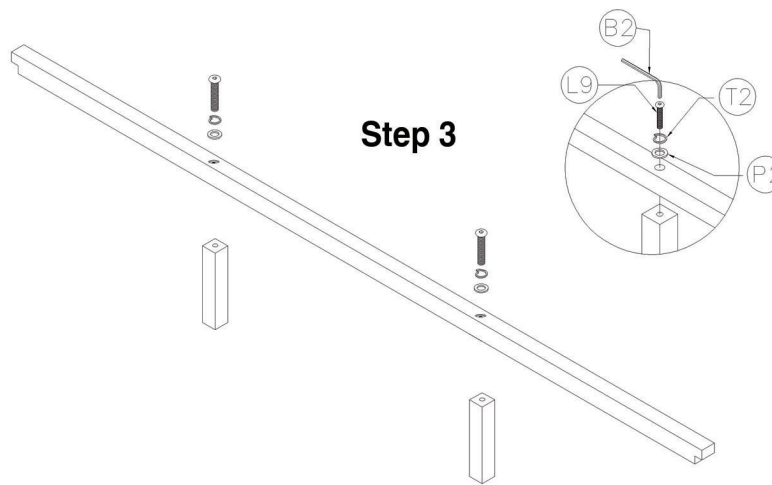

# Assembly Instruction

Step 1

Step 2

Step 3

Step 4

**GREENINGTON**  
fine bamboo furniture

Currant Queen Platform Bed G0026

Currant Full Size Platform Bed G0026F

<b>P2</b>		Φ5/16X16X1.5T 10 PCS	<b>B2</b>		5mm 1PC
<b>T2</b>		Φ5/16X13X1.5T 10 PCS			
<b>L5</b>		Φ5/16X20mm 8 PCS			
<b>L9</b>		Φ5/16X55mm 2 PCS			

# Assembly Instruction

Step 5

<b>P2</b>		Φ5/16X16X1.5T 10 PCS	<b>B2</b>		5mm 1PC
<b>T2</b>		Φ5/16X13X1.5T 10 PCS			
<b>L5</b>		Φ5/16X20mm 8 PCS			
<b>L9</b>		Φ5/16X55mm 2 PCS	