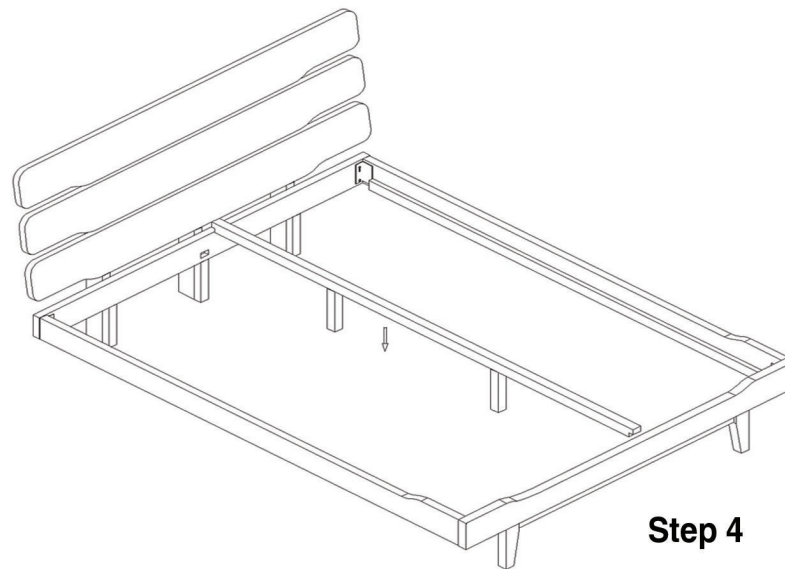

# Assembly Instruction

Step 1

Step 2

Step 3

Step 4

**GREENINGTON**  
fine bamboo furniture

Currant Queen Platform Bed G0026

Currant Full Size Platform Bed G0026F

<b>P2</b>		Φ5/16X16X1.5T 10 PCS	<b>B2</b>		5mm 1PC
<b>T2</b>		Φ5/16X13X1.5T 10 PCS			
<b>L5</b>		Φ5/16X20mm 8 PCS			
<b>L9</b>		Φ5/16X55mm 2 PCS			