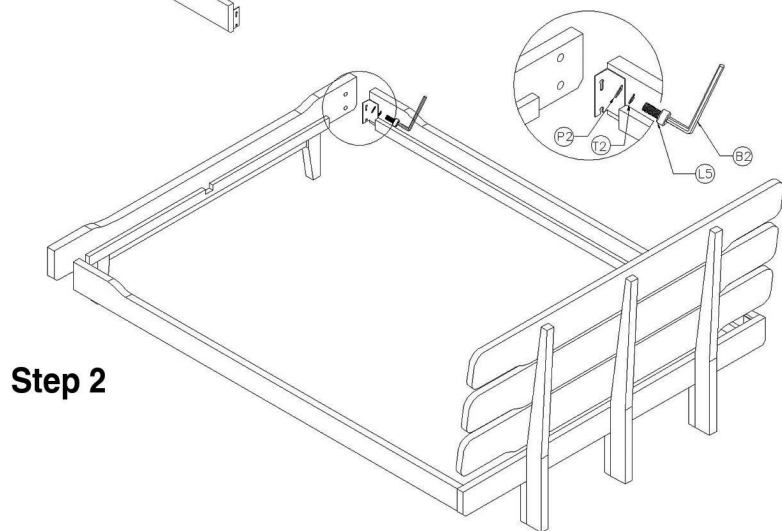

# Assembly Instruction

Step 1

Step 2

Step 3

Step 4

**GREENINGTON**  
fine bamboo furniture

Currant Queen Platform Bed G0026

Currant Full Size Platform Bed G0026F

<b>P2</b>		Φ5/16X16X1.5T 10 PCS	<b>B2</b>		5mm 1PC
<b>T2</b>		Φ5/16X13X1.5T 10 PCS			
<b>L5</b>		Φ5/16X20mm 8 PCS			
<b>L9</b>		Φ5/16X55mm 2 PCS			