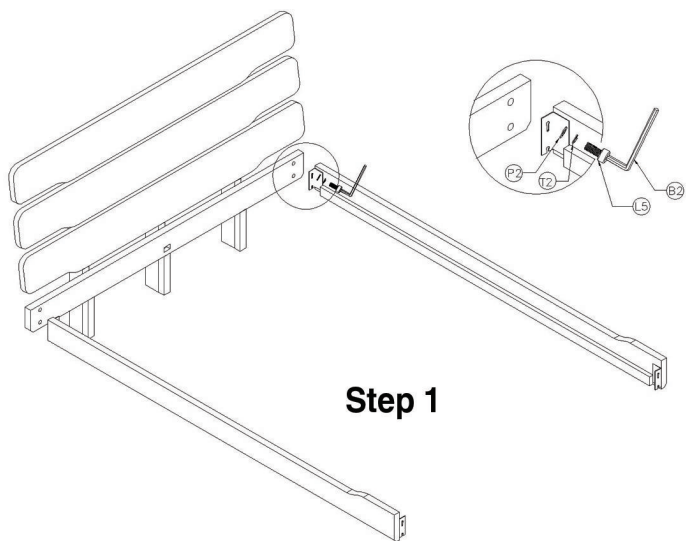

# Assembly Instruction

Step 1

Step 2

Step 3

Step 4

**GREENINGTON**  
fine bamboo furniture

Currant Queen Platform Bed G0026

Currant Full Size Platform Bed G0026F

<b>P2</b>		Φ5/16X16X1.5T 10 PCS	<b>B2</b>		5mm 1PC
<b>T2</b>		Φ5/16X13X1.5T 10 PCS			
<b>L5</b>		Φ5/16X20mm 8 PCS			
<b>L9</b>		Φ5/16X55mm 2 PCS			