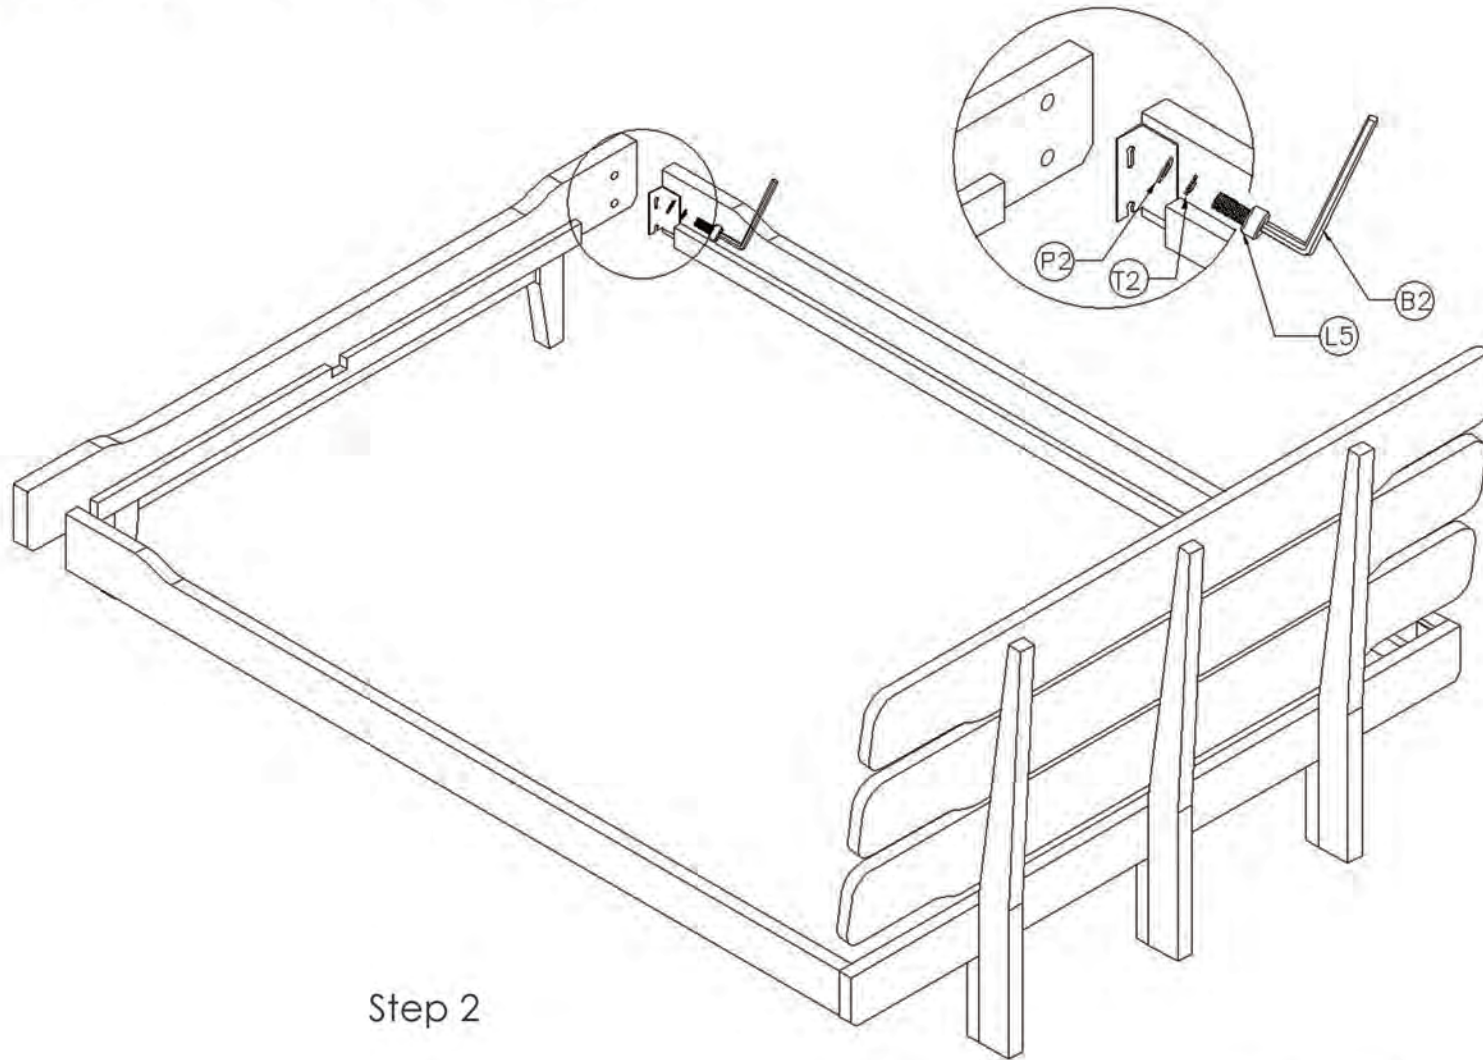

Assembly Instruction

Step 1

GREENINGTON
fine bamboo furniture

Currant Queen Platform Bed

G0026

Currant Eastern King Platform Bed

G0027

P2		φ5/16x16x1.5T 10PCS	B2		5mm 1PC
T2		φ5/16x13x1.5T 10PCS	●		
L5		φ5/16 x 20mm 8PCS	●		
L10		φ5/16 x 60mm 2PCS	●		

Assembly Instruction

Step 2

GREENINGTON
fine bamboo furniture

Currant Queen Platform Bed

G0026

Currant Eastern King Platform Bed

G0027

P2		Φ5/16x16x1.5T 10PCS	B2		5mm 1PC
T2		Φ5/16x13x1.5T 10PCS	●		
L5		Φ5/16 x 20mm 8PCS	●		
L10		Φ5/16 x 60mm 2PCS	●		

Assembly Instruction

Step 3

GREENINGTON
fine bamboo furniture

Currant Queen Platform Bed

G0026

Currant Eastern King Platform Bed

G0027

P2		Φ5/16x16x1.5T 10PCS	B2		5mm 1PC
T2		Φ5/16x13x1.5T 10PCS	●		
L5		Φ5/16 x 20mm 8PCS	●		
L10		Φ5/16 x 60mm 2PCS	●		