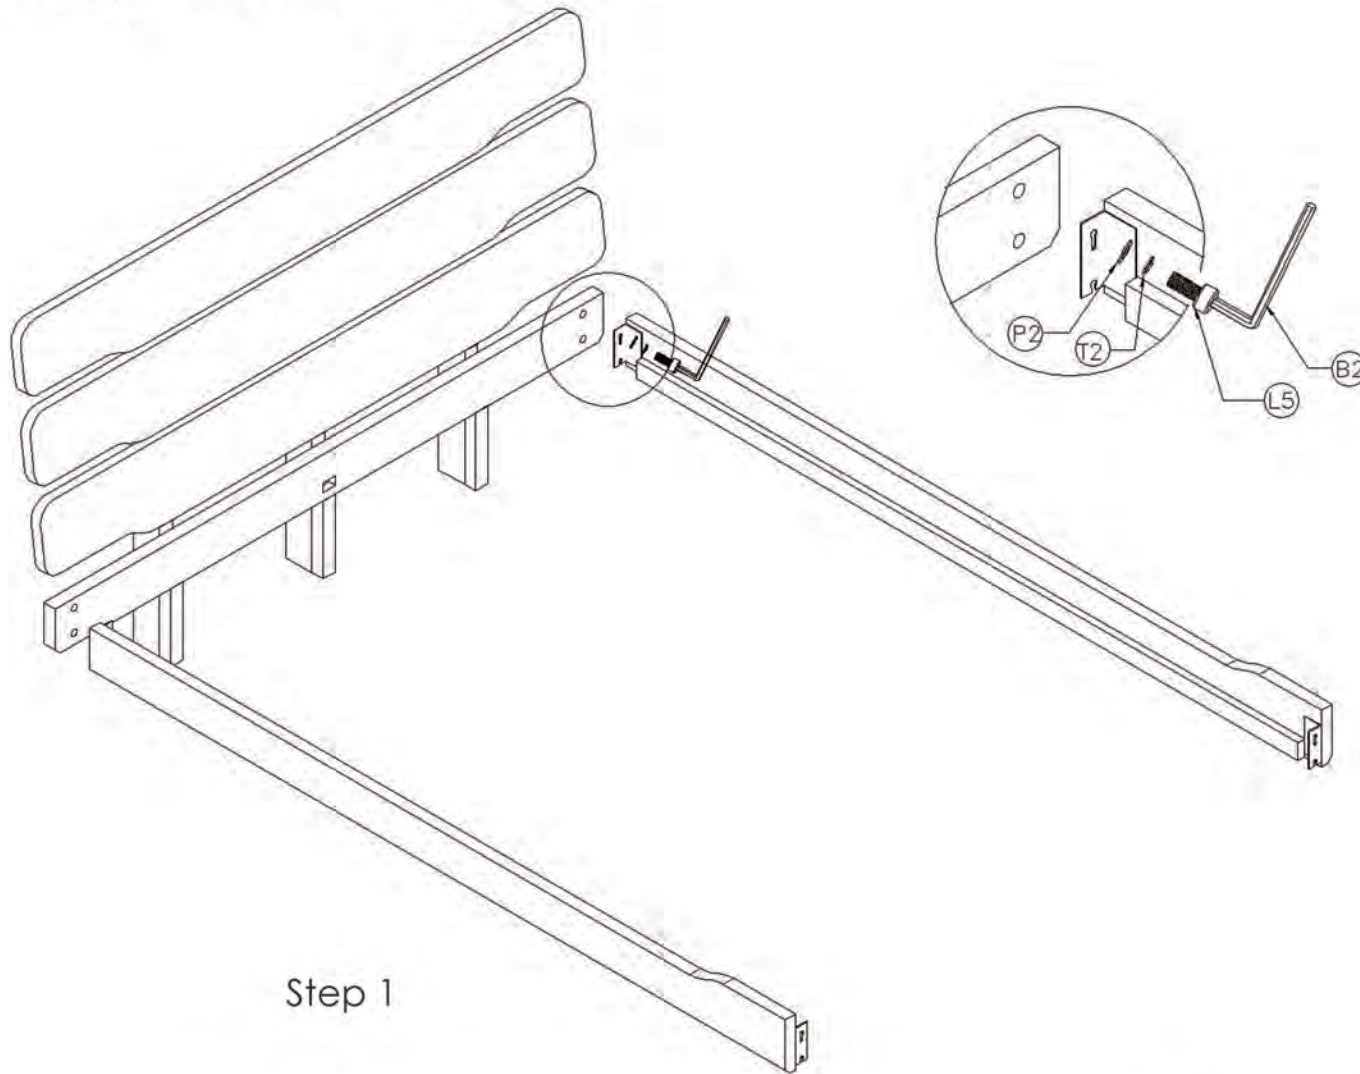

Assembly Instruction

Step 1

GREENINGTON
fine bamboo furniture

Currant Queen Platform Bed

G0026

Currant Eastern King Platform Bed

G0027

P2		φ5/16x16x1.5T 10PCS	B2		5mm 1PC
T2		φ5/16x13x1.5T 10PCS	●		
L5		φ5/16 x 20mm 8PCS	●		
L10		φ5/16 x 60mm 2PCS	●		

Assembly Instruction

Step 2

GREENINGTON
fine bamboo furniture

Currant Queen Platform Bed

G0026

Currant Eastern King Platform Bed

G0027

P2		Φ5/16x16x1.5T 10PCS	B2		5mm 1PC
T2		Φ5/16x13x1.5T 10PCS	●		
L5		Φ5/16 x 20mm 8PCS	●		
L10		Φ5/16 x 60mm 2PCS	●		

Assembly Instruction

Step 3

GREENINGTON
fine bamboo furniture

Currant Queen Platform Bed

G0026

Currant Eastern King Platform Bed

G0027

P2		Φ5/16x16x1.5T 10PCS	B2		5mm 1PC
T2		Φ5/16x13x1.5T 10PCS	●		
L5		Φ5/16 x 20mm 8PCS	●		
L10		Φ5/16 x 60mm 2PCS	●		