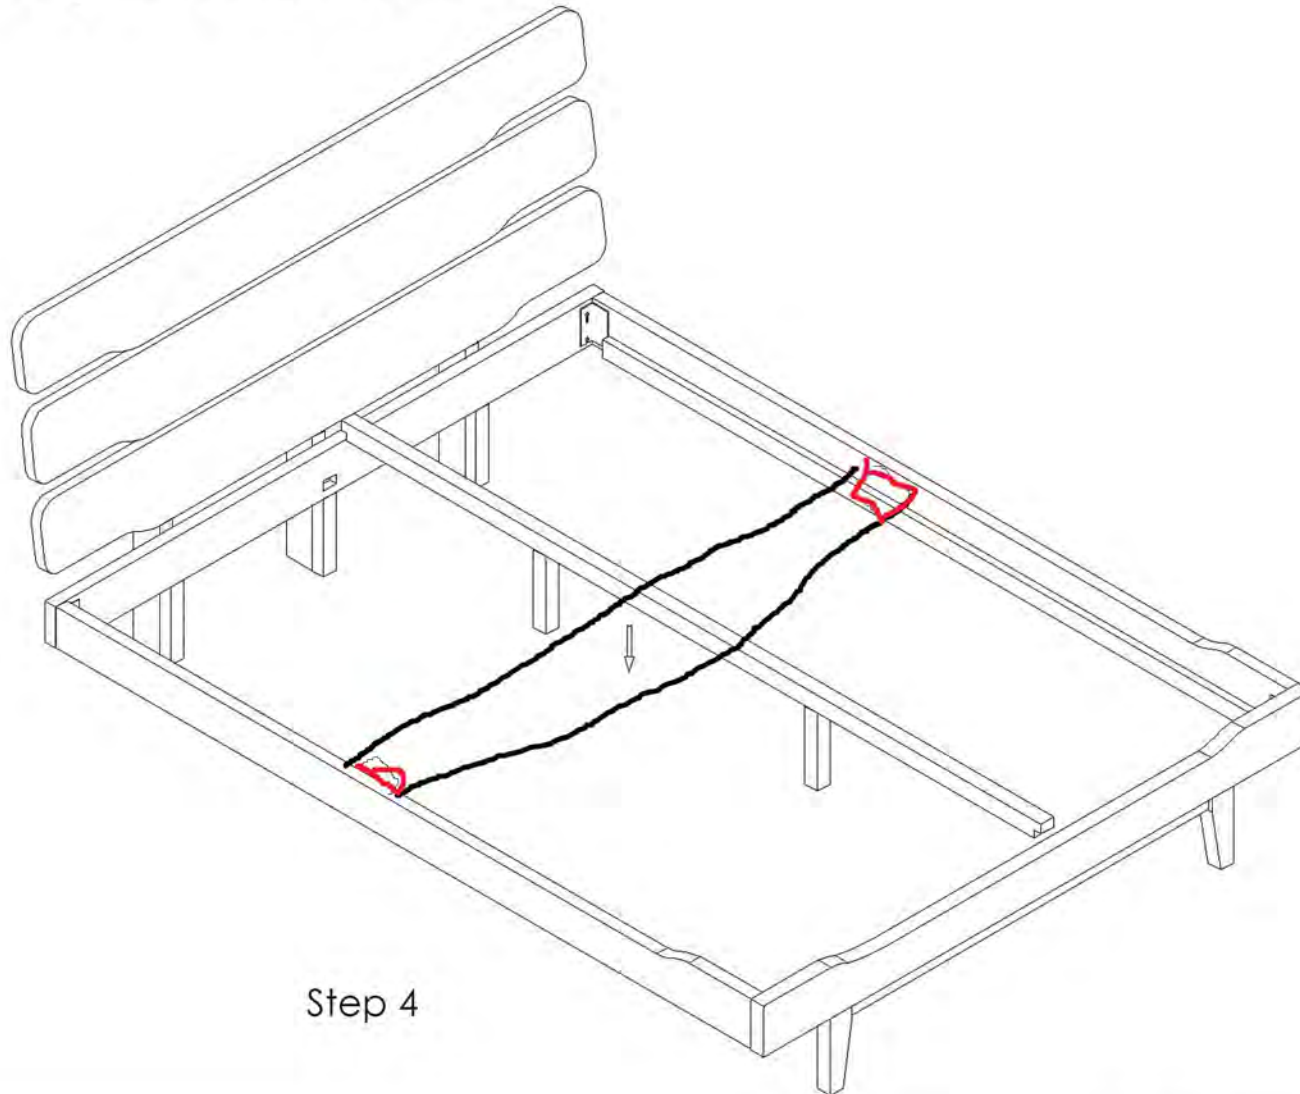

Assembly Instruction

Step 1

GREENINGTON
fine bamboo furniture

Currant Queen Platform Bed

G0026

Currant Eastern King Platform Bed

G0027

P2		φ5/16x16x1.5T 10PCS	B2		5mm 1PC
T2		φ5/16x13x1.5T 10PCS	●		
L5		φ5/16 x 20mm 8PCS	●		
L10		φ5/16 x 60mm 2PCS	●		

Assembly Instruction

Step 2

GREENINGTON
fine bamboo furniture

Currant Queen Platform Bed

G0026

Currant Eastern King Platform Bed

G0027

P2		Φ5/16x16x1.5T 10PCS	B2		5mm 1PC
T2		Φ5/16x13x1.5T 10PCS	●		
L5		Φ5/16 x 20mm 8PCS	●		
L10		Φ5/16 x 60mm 2PCS	●		

Assembly Instruction

Step 3

GREENINGTON
fine bamboo furniture

Currant Queen Platform Bed

G0026

Currant Eastern King Platform Bed

G0027

P2		Φ5/16x16x1.5T 10PCS	B2		5mm 1PC
T2		Φ5/16x13x1.5T 10PCS	●		
L5		Φ5/16 x 20mm 8PCS	●		
L10		Φ5/16 x 60mm 2PCS	●		

Assembly Instruction

Step 4

GREENINGTON
fine bamboo furniture

Currant Queen Platform Bed

G0026

Currant Eastern King Platform Bed

G0027

P2		Φ5/16x16x1.5T 10PCS	B2		5mm 1PC
T2		Φ5/16x13x1.5T 10PCS			
L5		Φ5/16 x 20mm 8PCS			
L10		Φ5/16 x 60mm 2PCS			