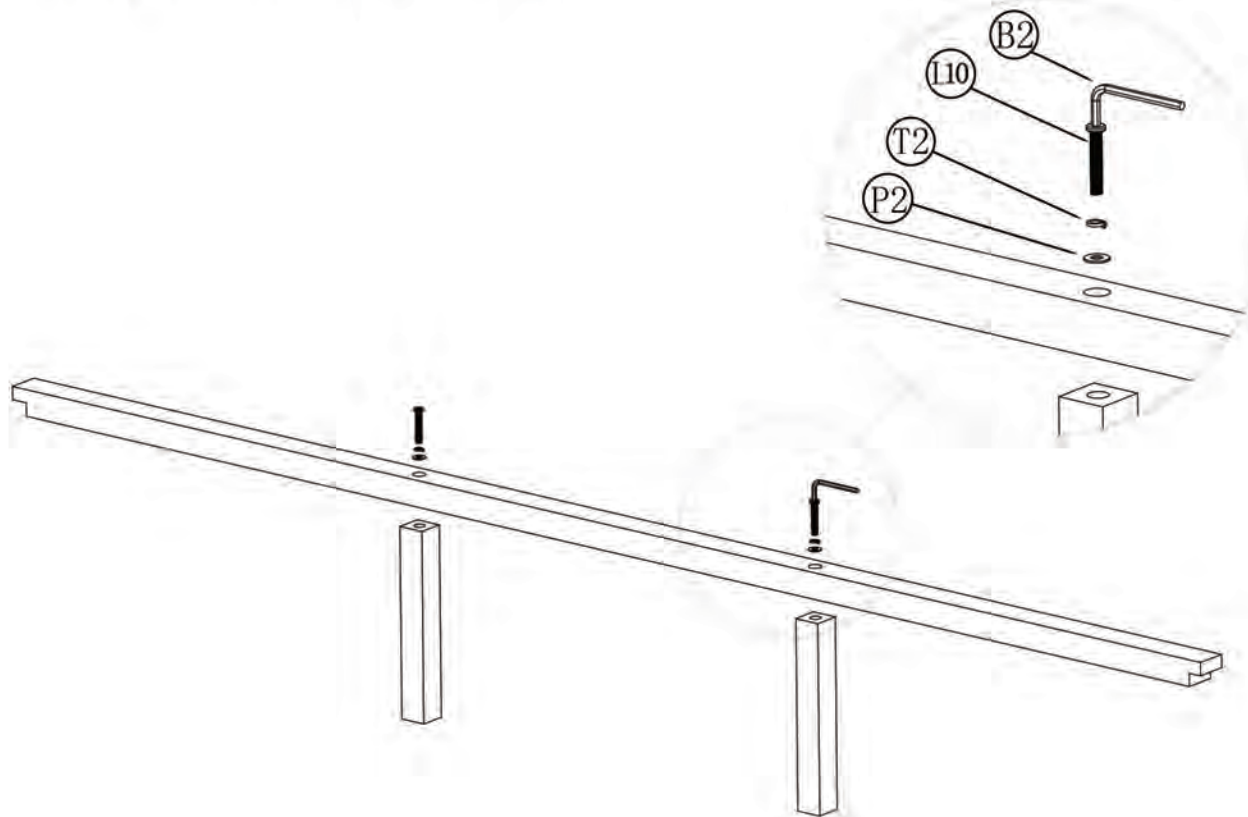

Assembly Instruction

Step 1

GREENINGTON
fine bamboo furniture

Currant Queen Platform Bed

G0026

Currant Eastern King Platform Bed

G0027

P2		φ5/16x16x1.5T 10PCS	B2		5mm 1PC
T2		φ5/16x13x1.5T 10PCS	●		
L5		φ5/16 x 20mm 8PCS	●		
L10		φ5/16 x 60mm 2PCS	●		

Assembly Instruction

Step 2

GREENINGTON
fine bamboo furniture

Currant Queen Platform Bed

G0026

Currant Eastern King Platform Bed

G0027

P2		Φ5/16x16x1.5T 10PCS	B2		5mm 1PC
T2		Φ5/16x13x1.5T 10PCS	●		
L5		Φ5/16 x 20mm 8PCS	●		
L10		Φ5/16 x 60mm 2PCS	●		

Assembly Instruction

Step 3

GREENINGTON
fine bamboo furniture

Currant Queen Platform Bed

G0026

Currant Eastern King Platform Bed

G0027

P2		Φ5/16x16x1.5T 10PCS	B2		5mm 1PC
T2		Φ5/16x13x1.5T 10PCS	●		
L5		Φ5/16 x 20mm 8PCS	●		
L10		Φ5/16 x 60mm 2PCS	●		