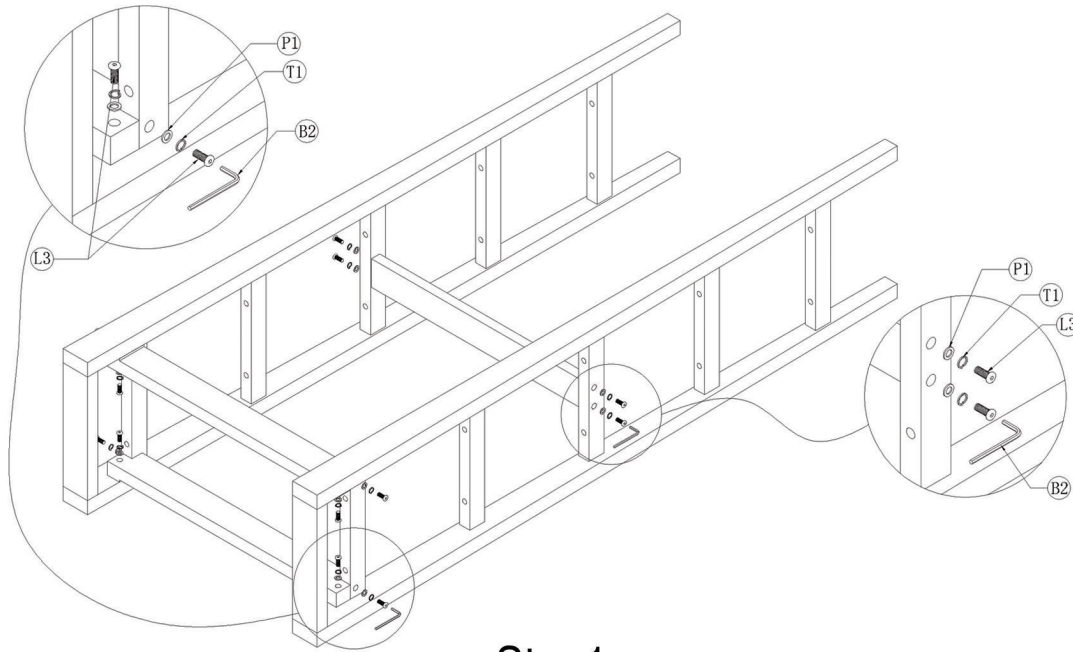

# Assembly Instruction

Step 1

Step 2

**GREENINGTON**  
fine bamboo furniture

Magnolia Shelf G0013E

P1		Φ1/4x11x1.5T 32 PCS	B2		4mm 1 PC
T1		Φ1/4x12x1.5T 32 PCS	●		
L3		Φ1/4x35mm 12 PCS	●		
L4		Φ1/4x45mm 20 PCS	●		

# Assembly Instruction

Step 3

**GREENINGTON**  
fine bamboo furniture

Magnolia Shelf G0013E

P1		Φ1/4x11x1.5T 32 PCS	B2		4mm 1 PC
T1		Φ1/4x12x1.5T 32 PCS	●		
L3		Φ1/4x35mm 12 PCS	●		
L4		Φ1/4x45mm 20 PCS	●		