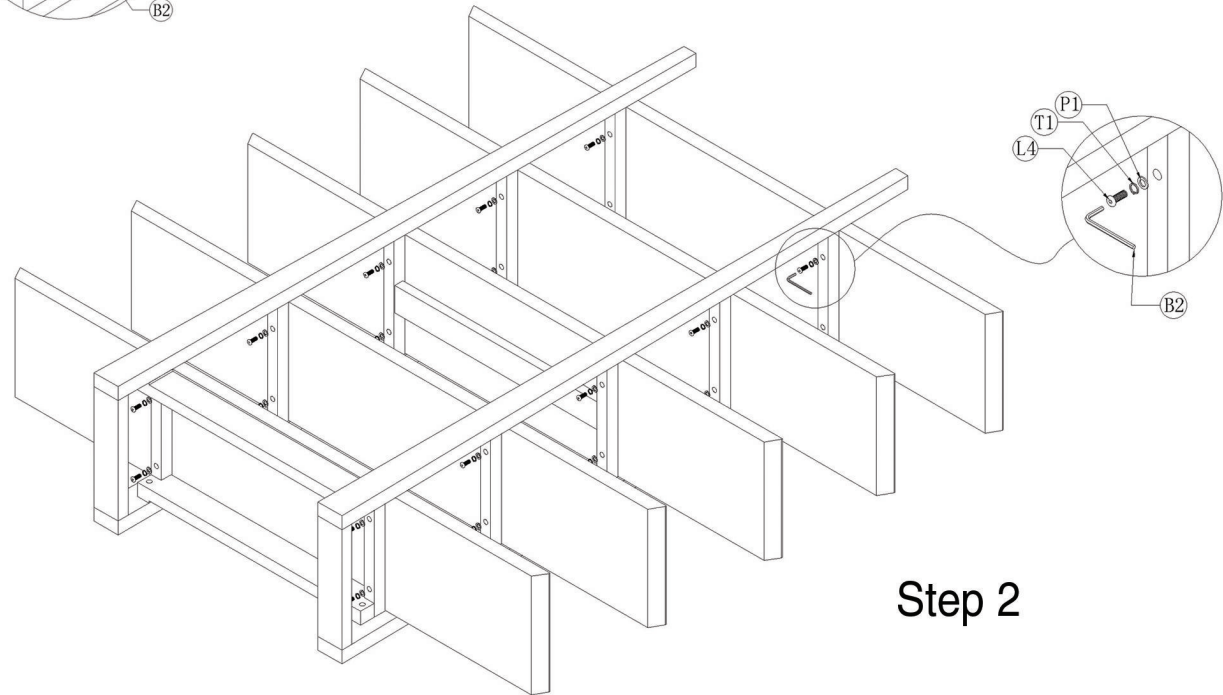

# Assembly Instruction

Step 1

Step 2

**GREENINGTON**  
fine bamboo furniture

Magnolia Shelf G0013E

P1		Φ1/4x11x1.5T 32 PCS	B2		4mm 1 PC
T1		Φ1/4x12x1.5T 32 PCS	●		
L3		Φ1/4x35mm 12 PCS	●		
L4		Φ1/4x45mm 20 PCS	●		

# Assembly Instruction

Step 3

**GREENINGTON**  
fine bamboo furniture

Magnolia Shelf G0013E

P1		Φ1/4x11x1.5T 32 PCS	B2		4mm 1 PC
T1		Φ1/4x12x1.5T 32 PCS	●		
L3		Φ1/4x35mm 12 PCS	●		
L4		Φ1/4x45mm 20 PCS	●		