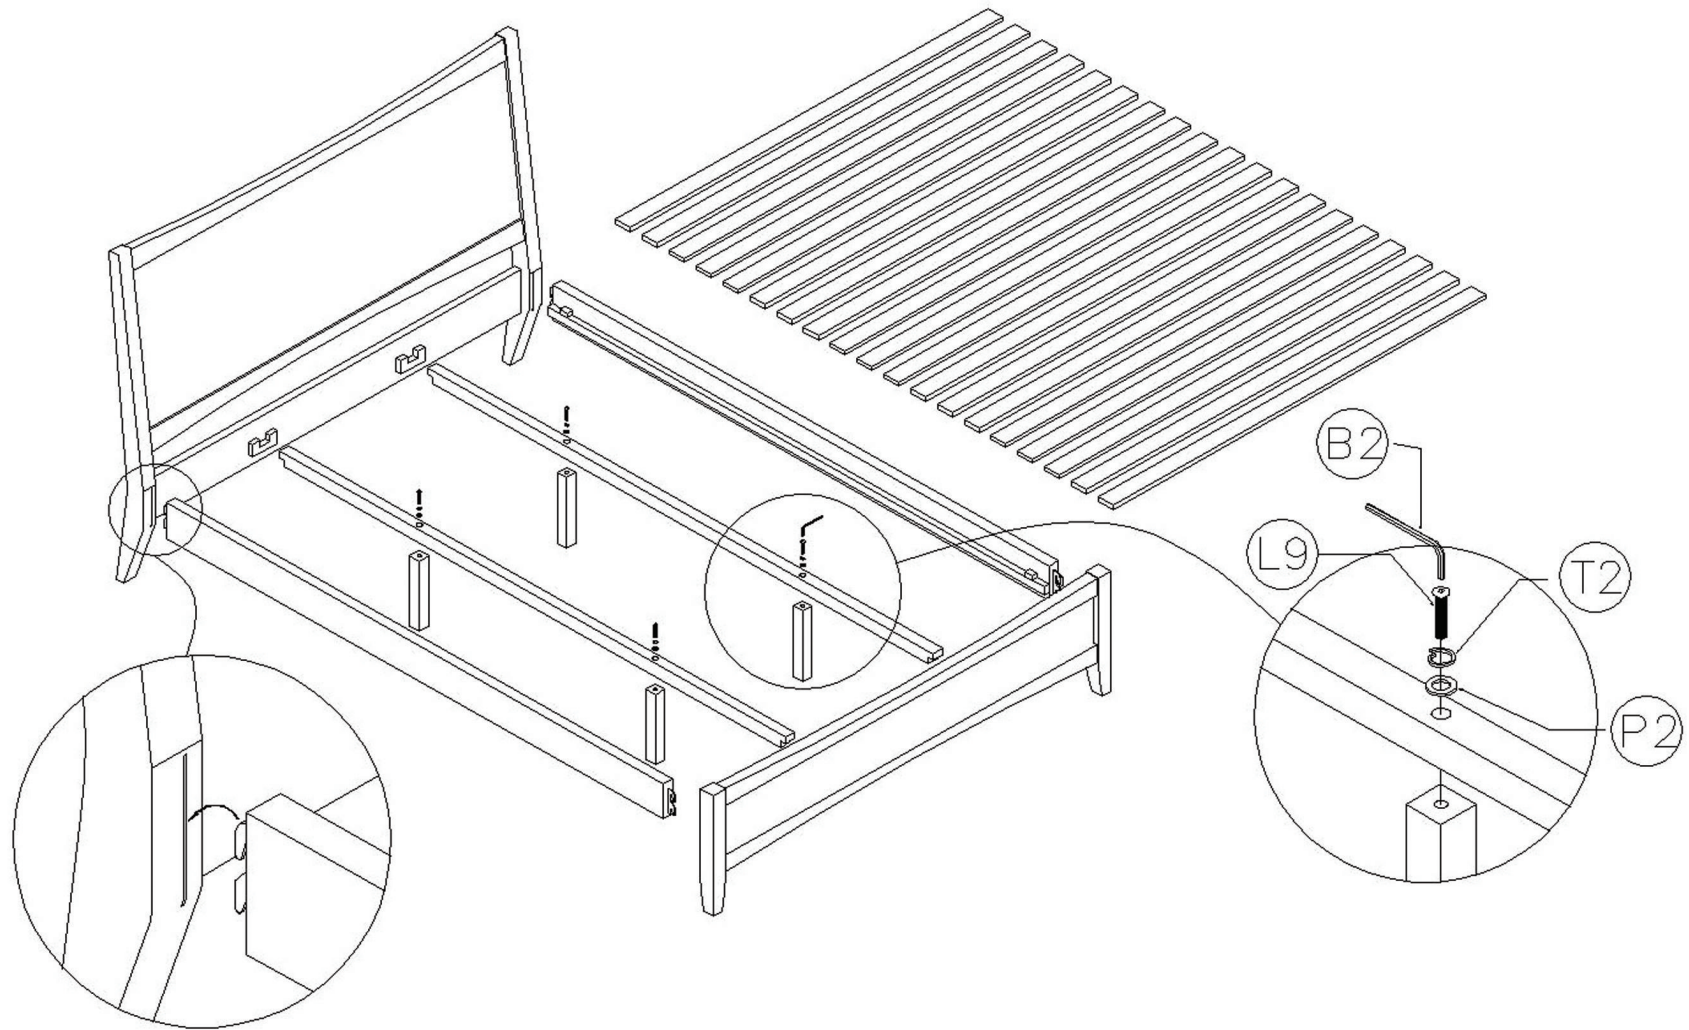

Assembly Instruction

GREENINGTON
fine bamboo furniture

Willow King bed
ECO002CA

L9		Φ5/16x55mm 4 PCS	●		
B2		5mm 1pc	●		
P2		Φ5/16x16x1.5T 4 PCS	●		
T2		Φ5/16x13x1.5T 4 PCS	●		