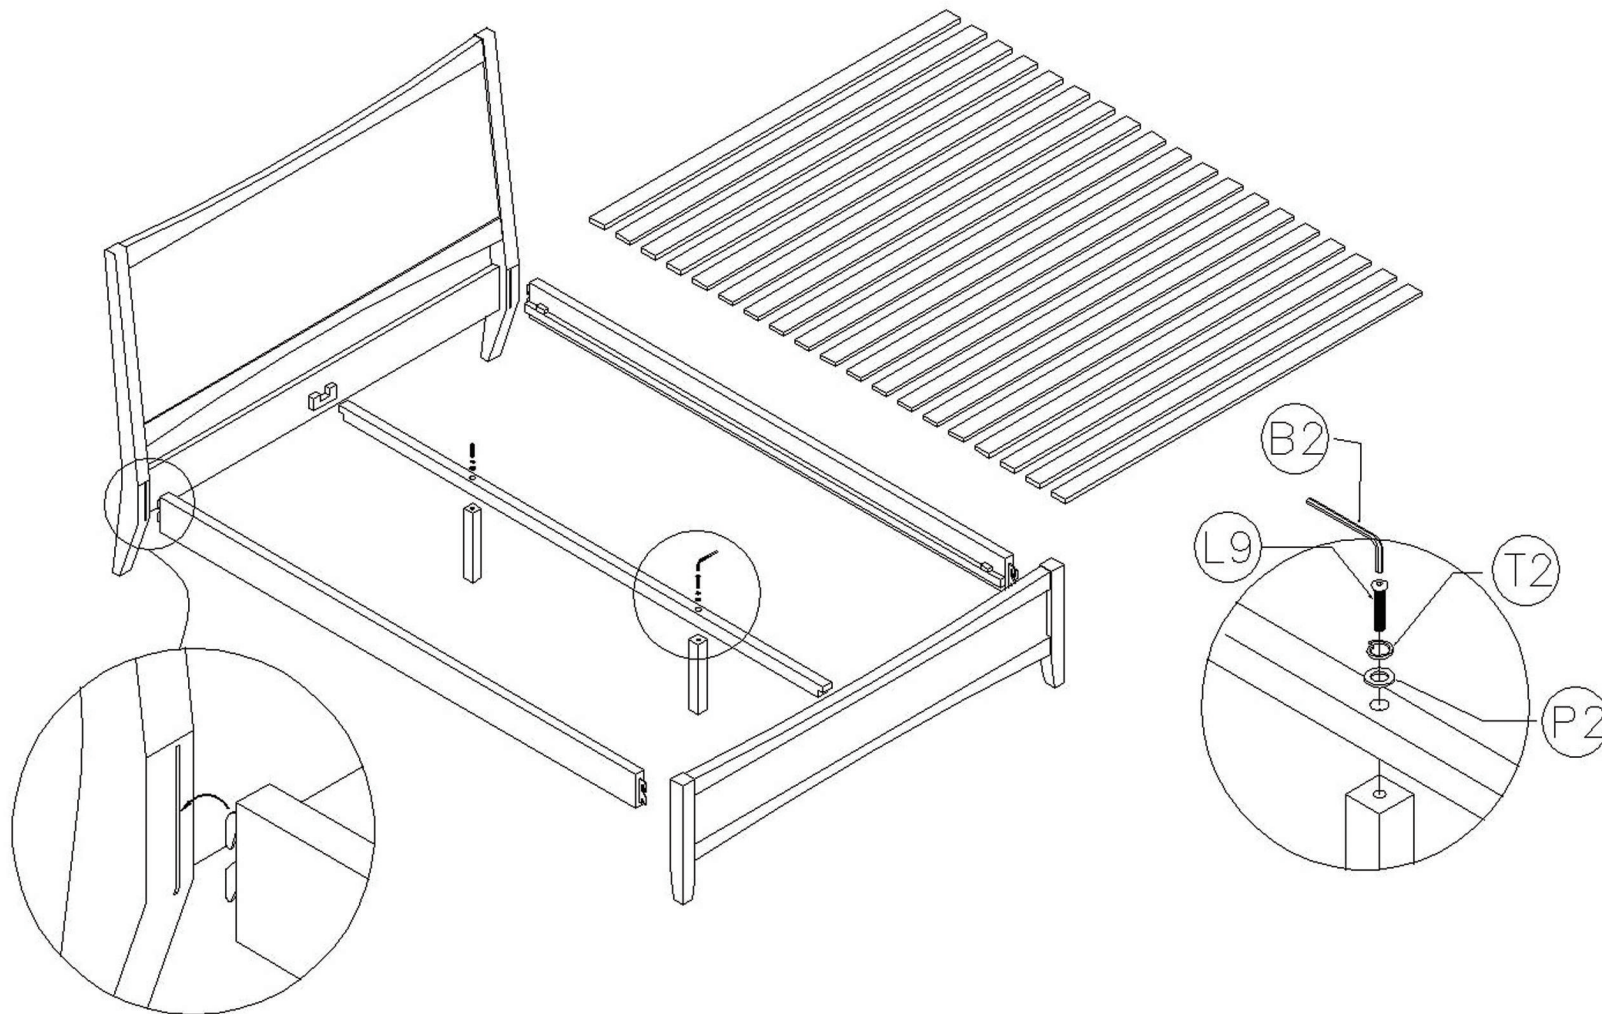

Assembly Instruction

GREENINGTON
fine bamboo furniture

Willow Queen bed
ECO001CA

L9		Φ5/16x55mm 2 PCS			
B2		5mm 1pc			
P2		Φ5/16x16x1.5T 2 PCS			
T2		Φ5/16x13x1.5T 2 PCS			