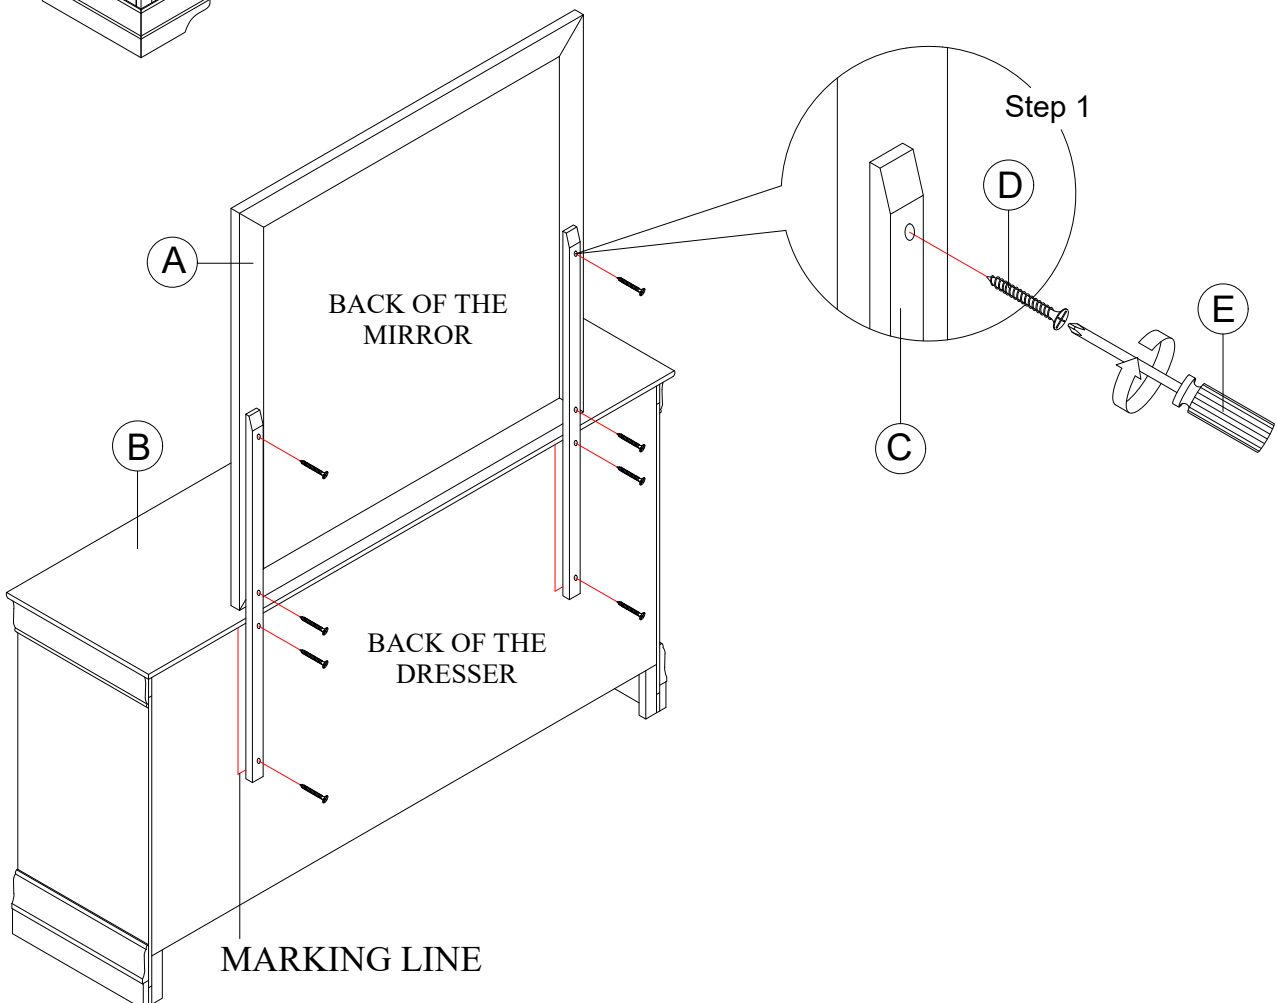

ASSEMBLY INSTRUCTION

Model : VERONA - SILVER
- DR - MR

Description : DRESSER &
MIRROR

Thank you for purchasing this quality product. Be sure to check all packing material carefully for small parts that may have come loose inside the carton during shipment.

PART LIST :

No.	Description	Diagram	Quantity
A	MIRROR		1
B	DRESSER		1
C	MIRROR SUPPORT		2

HARDWARE LIST :

No.	Description	Diagram	Size	Quantity
D	CB SCREW		M4 x 32mm	8
E	SCREW DRIVER (*)			1

(*) The manufacturer does not provide item E.

Made In Malaysia

VERONA DRESSER/MIRROR