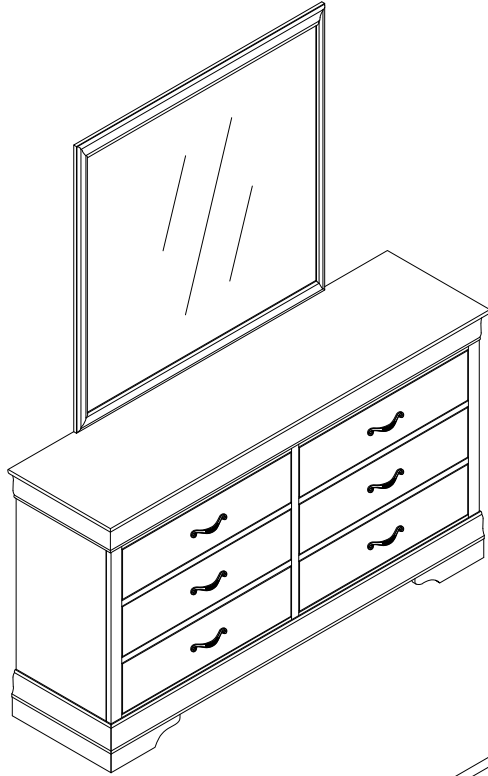

ASSEMBLY INSTRUCTION

Model : VERONA - SILVER
- DR - MR

Description : DRESSER &
MIRROR

Thank you for purchasing this quality product. Be sure to check all packing material carefully for small parts that may have come loose inside the carton during shipment.

PART LIST :

No.	Description	Diagram	Quantity
A	MIRROR		1
B	DRESSER		1
C	MIRROR SUPPORT		2

HARDWARE LIST :

No.	Description	Diagram	Size	Quantity
D	CB SCREW		M4 x 32mm	8
E	SCREW DRIVER (*)			1

(*) The manufacturer does not provide item E.

Made In Malaysia

VERONA DRESSER/MIRROR