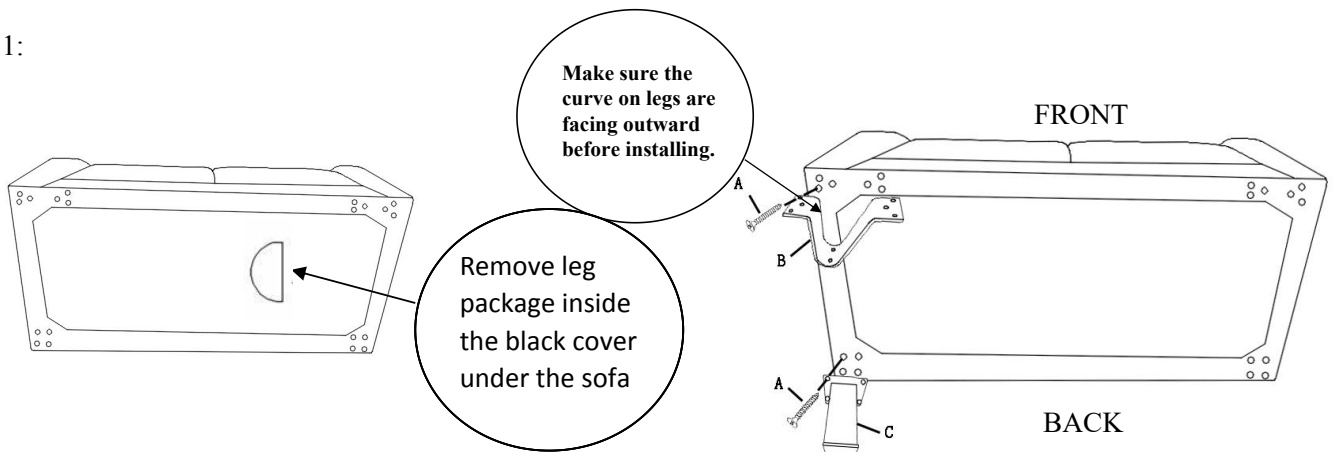

ASSEMBLY INSTRUCTIONS

MODEL : U8210 SOFA

Thank you for purchasing this quality product. Be sure to check all packed material carefully for small parts which may have come loose inside the carton during shipment. Place all parts on a clean, smooth surface such as a rug or carpet to avoid scratching the parts. Be sure you have all the parts and hardware before you begin assembly.

NOTE : DURING ASSEMBLY, DO NOT TIGHTEN ANY HARDWARE UNTIL THE COMPLETE UNIT HAS BEEN ASSEMBLED.

REF.	DESCRIPTION	QTY	REF.	DESCRIPTION	QTY
A: SCREW	M5*30mm	20	B: FRONT LEGS	Metal Leg	2
C: BACK LEGS	Metal Leg	2	D: HEADRESTS		2

STEP 1: