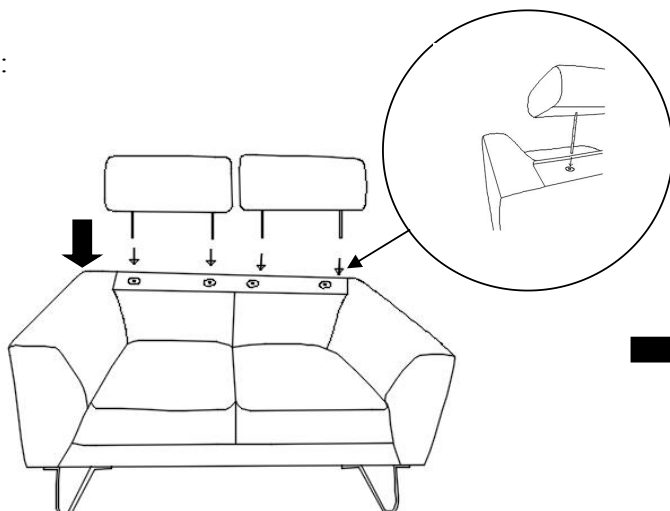

STEP 2:

STEP 3: DONE