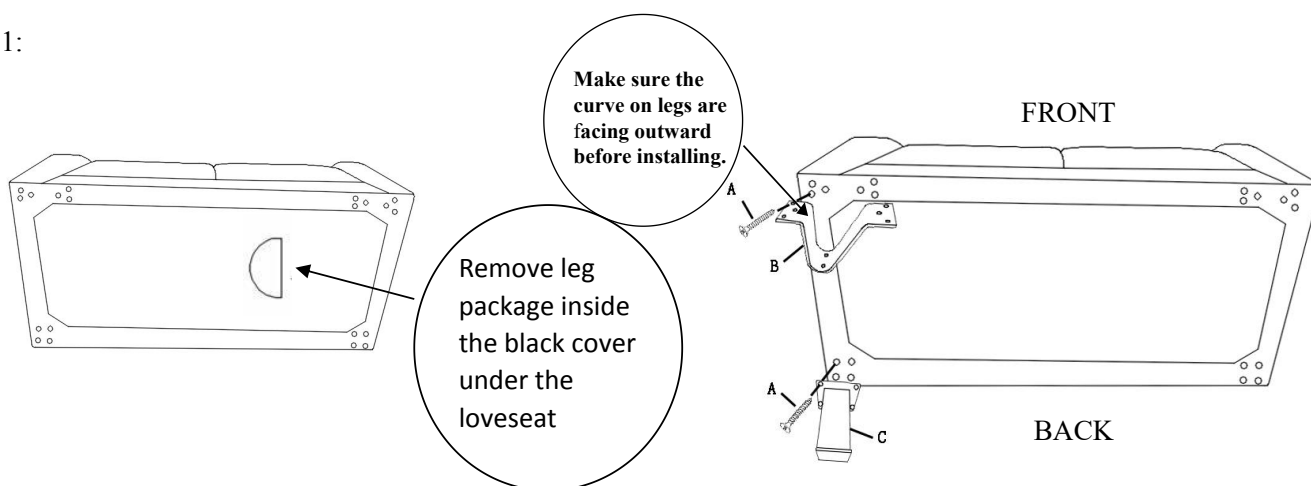

ASSEMBLY INSTRUCTIONS

MODEL : U8210 LOVESEAT

Thank you for purchasing this quality product. Be sure to check all packed material carefully for small parts which may have come loose inside the carton during shipment. Place all parts on a clean, smooth surface such as a rug or carpet to avoid scratching the parts. Be sure you have all the parts and hardware before you begin assembly.

NOTE : DURING ASSEMBLY, DO NOT TIGHTEN ANY HARDWARE UNTIL THE COMPLETE UNIT HAS BEEN ASSEMBLED.

REF.	DESCRIPTION	QTY	REF.	DESCRIPTION	QTY
A: SCREW	M5*30mm	20	B: FRONT LEGS	Metal Leg	2
C: BACK LEGS	Metal Leg	2	D: HEADRESTS		2

STEP 1: