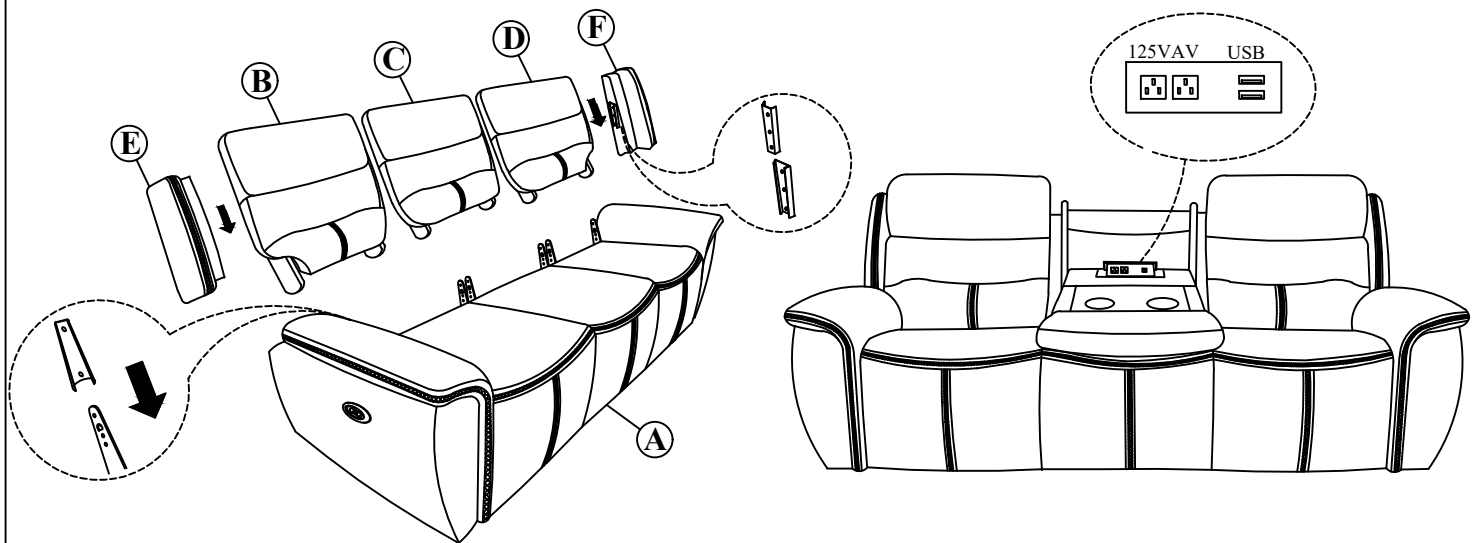

ASSEMBLY INSTRUCTION

Model: U59878-BLANCHE WHITE-RS

Description: POWER RECLINING SOFA BLANCHE WHITE

Thank you for purchasing this quality product. Be sure to check all packing material carefully for small parts that may have come loose inside the carton during shipment

PARTS LIST:

NO.	DESCRIPTION	SKETCH	Q'TY
A	Seat Body		1 PC
B	Left Backrest		1 PC
C	Middle Backrest		1 PC
D	Right Backrest		1 PC
E	Left wing		1 PC
F	Right wing		1 PC

HARDWARE LIST:

NO.	DESCRIPTION	DESCRIPTION	SKETCH	QTY
1	Plug			1 PC
2	Transformer			1 PC

Step 1:

Step 2: