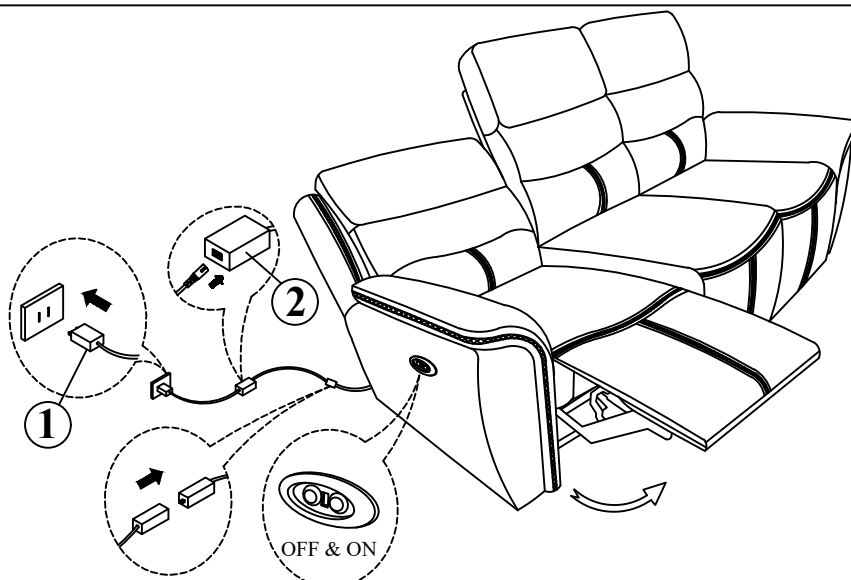

ASSEMBLY INSTRUCTION

Model: U59878-BLANCHE WHITE-RS

Description: POWER RECLINING SOFA BLANCHE WHITE

Thank you for purchasing this quality product. Be sure to check all packing material carefully for small parts that may have come loose inside the carton during shipment

PARTS LIST:

NO.	DESCRIPTION	SKETCH	Q'TY
A	Seat Body		1 PC
B	Left Backrest		1 PC
C	Middle Backrest		1 PC
D	Right Backrest		1 PC
E	Left wing		1 PC
F	Right wing		1 PC

HARDWARE LIST:

NO.	DESCRIPTION	DESCRIPTION	SKETCH	QTY
1	Plug			1 PC
2	Transformer			1 PC

Step 1:

Step 2:

Made in Vietnam