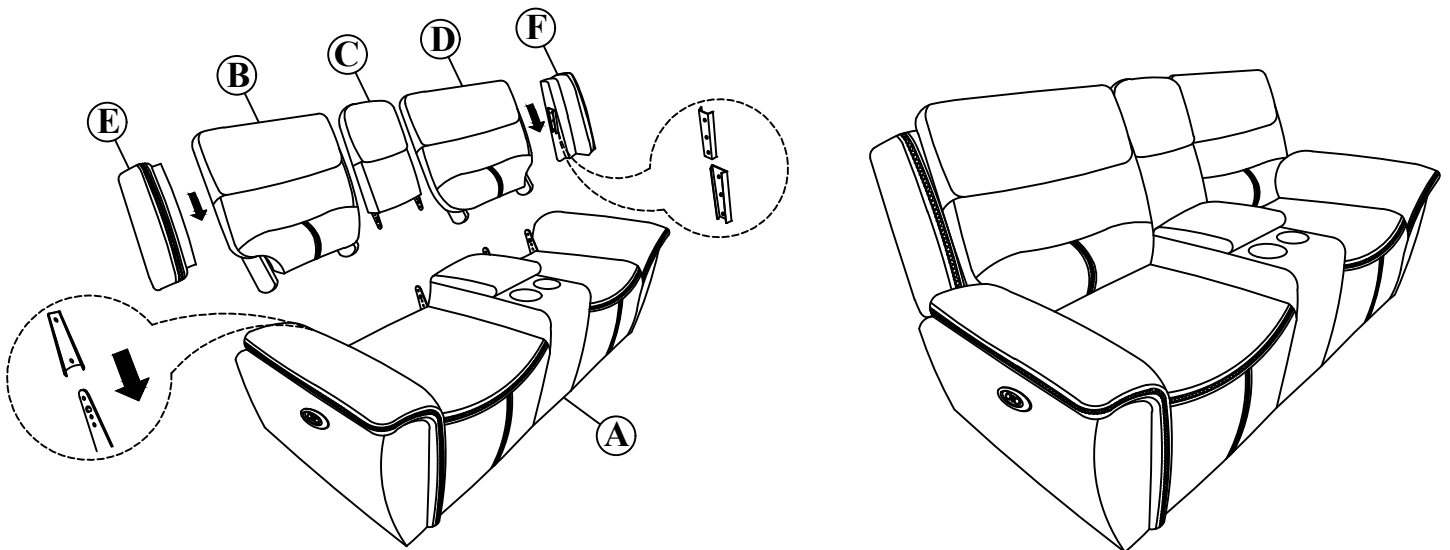

ASSEMBLY INSTRUCTION

Model: U59878-BLANCHE WHITE-RLS

Description: POWER CONSOLE RECLINING LOVESEAT BLANCHE W

Thank you for purchasing this quality product. Be sure to check all packing material carefully for small parts that may have come loose inside the carton during shipment

PARTS LIST:

NO.	DESCRIPTION	SKETCH	Q'TY
A	Seat Body		1 PC
B	Left Backrest		1 PC
C	Console Backrest		1 PC
D	Right Backrest		1 PC
E	Left wing		1 PC
F	Right wing		1 PC

HARDWARE LIST:

NO.	DESCRIPTION	DESCRIPTION	SKETCH	QTY
1	Plug			1 PC
2	Transformer			1 PC

Step 1:

Step 2: