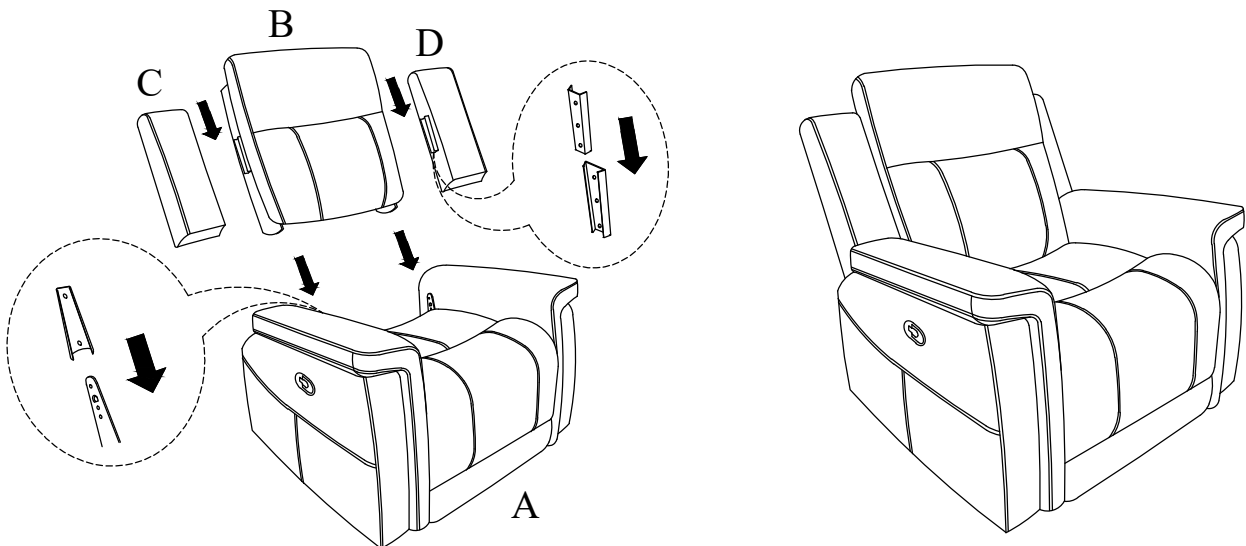

# ASSEMBLY INSTRUCTION

Model: U1797-GR

Description: GLIDER RECLINER MANUAL

Thank you for purchasing this quality product. Be sure to check all packing material carefully for small parts that may have come loose inside the carton during shipment

## PARTS LIST:

NO.	DESCRIPTION	SKETCH	Q'TY
A	Seat Body		1 PC
B	Backrest		1 PC
C	Left wing		1 PC
D	Right wing		1 PC

### Step 1:

Important:

1. Attach Backrest (B) to the Seat (A).
2. Attach the Left/Right Wings (C/D) to the Left/Right side of the Backrest (B).

### Step 2:

Important: Open the Footrest by pulling out the Switch.

Made in Vietnam