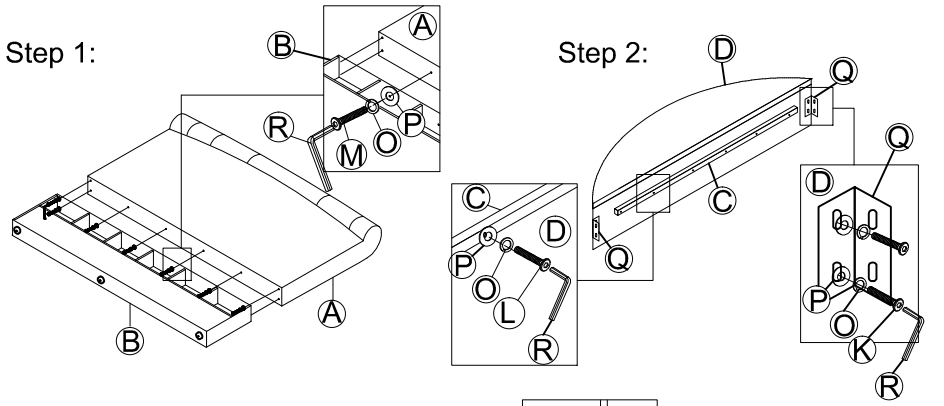

ASSEMBLY INSTRUCTION

Model : Snow Bed

Description : Queen - King Size Bed

Thank you for purchasing this quality product. Be sure to check all packing material carefully for small parts that may have come loose inside the carton during shipment.

Finished

No.	Description	Diagram	Quantity
A	Top Headboard		1
B	Bottom Headboard		1
C	Side Rail Support		2
D	Side Rail		2
E	Footboard		1
F	Center Rail		1
G	Center Support		2
H	Slat with 3 Hole		3
I	Slat with 2 Hole		10
J	Leg Support		3

HARDWARE LIST:

No.	Description	Diagram	size	Quantity
K	Bolt		Ø1/4" x 1-3/16"	16
L	Bolt		Ø1/4" x 1-1/2"	12
M	Bolt		Ø1/4" x 2"	15
N	Screw		M4 x 30mm	28
O	Lock Washer		Ø1/4"	43
P	Flat Washer		Ø1/4"	43
Q	L- Bracket			4
R	Allen Key		M4	1