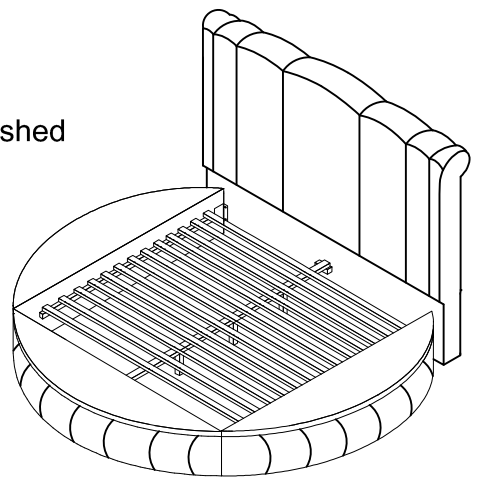

ASSEMBLY INSTRUCTION

Model : Snow Bed

Description : Queen - King Size Bed

Thank you for purchasing this quality product. Be sure to check all packing material carefully for small parts that may have come loose inside the carton during shipment.

Finished

No.	Description	Diagram	Quantity
A	Top Headboard		1
B	Bottom Headboard		1
C	Side Rail Support		2
D	Side Rail		2
E	Footboard		1
F	Center Rail		1
G	Center Support		2
H	Slat with 3 Hole		3
I	Slat with 2 Hole		10
J	Leg Support		3

HARDWARE LIST:

No.	Description	Diagram	size	Quantity
K	Bolt		Ø1/4" x 1-3/16"	16
L	Bolt		Ø1/4" x 1-1/2"	12
M	Bolt		Ø1/4" x 2"	15
N	Screw		M4 x 30mm	28
O	Lock Washer		Ø1/4"	43
P	Flat Washer		Ø1/4"	43
Q	L- Bracket			4
R	Allen Key		M4	1