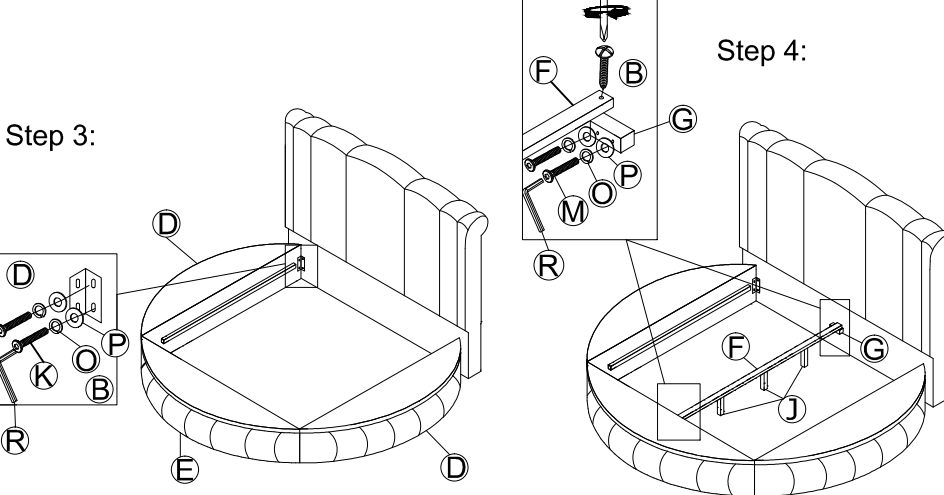

ASSEMBLY INSTRUCTION

Model : Snow Bed

Description : Queen - King Size Bed

Thank you for purchasing this quality product. Be sure to check all packing material carefully for small parts that may have come loose inside the carton during shipment.

Finished

No.	Description	Diagram	Quantity
A	Top Headboard		1
B	Bottom Headboard		1
C	Side Rail Support		2
D	Side Rail		2
E	Footboard		1
F	Center Rail		1
G	Center Support		2
H	Slat with 3 Hole		3
I	Slat with 2 Hole		10
J	Leg Support		3

HARDWARE LIST:

No.	Description	Diagram	size	Quantity
K	Bolt		Ø1/4" x 1-3/16"	16
L	Bolt		Ø1/4" x 1-1/2"	12
M	Bolt		Ø1/4" x 2"	15
N	Screw		M4 x 30mm	28
O	Lock Washer		Ø1/4"	43
P	Flat Washer		Ø1/4"	43
Q	L- Bracket			4
R	Allen Key		M4	1