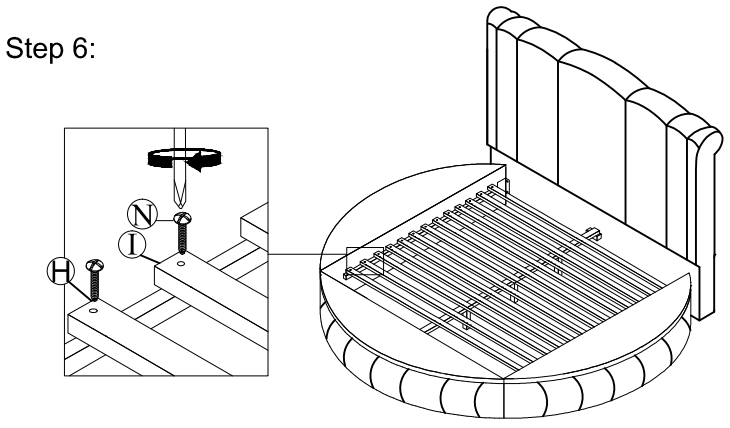

ASSEMBLY INSTRUCTION

Model : Snow Bed

Description : Queen - King Size Bed

Thank you for purchasing this quality product. Be sure to check all packing material carefully for small parts that may have come loose inside the carton during shipment.

Finished

No.	Description	Diagram	Quantity
A	Top Headboard		1
B	Bottom Headboard		1
C	Side Rail Support		2
D	Side Rail		2
E	Footboard		1
F	Center Rail		1
G	Center Support		2
H	Slat with 3 Hole		3
I	Slat with 2 Hole		10
J	Leg Support		3

HARDWARE LIST:

No.	Description	Diagram	size	Quantity
K	Bolt		Ø1/4" x 1-3/16"	16
L	Bolt		Ø1/4" x 1-1/2"	12
M	Bolt		Ø1/4" x 2"	15
N	Screw		M4 x 30mm	28
O	Lock Washer		Ø1/4"	43
P	Flat Washer		Ø1/4"	43
Q	L- Bracket			4
R	Allen Key		M4	1