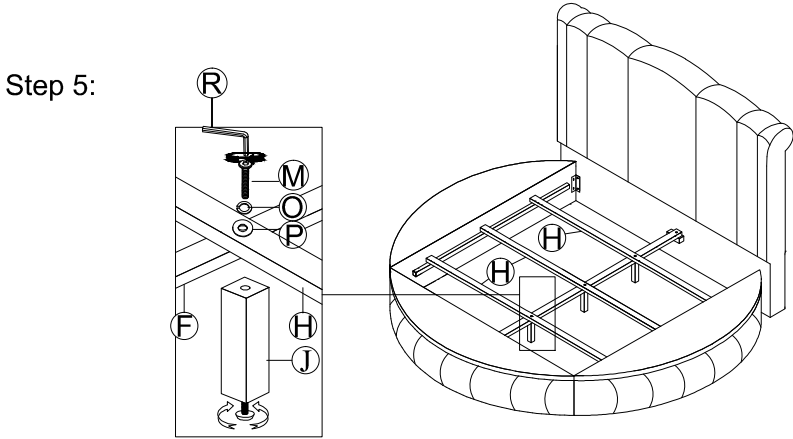

ASSEMBLY INSTRUCTION

Model : Snow Bed

Description : Queen - King Size Bed

Thank you for purchasing this quality product. Be sure to check all packing material carefully for small parts that may have come loose inside the carton during shipment.

Finished

No.	Description	Diagram	Quantity
A	Top Headboard		1
B	Bottom Headboard		1
C	Side Rail Support		2
D	Side Rail		2
E	Footboard		1
F	Center Rail		1
G	Center Support		2
H	Slat with 3 Hole		3
I	Slat with 2 Hole		10
J	Leg Support		3

HARDWARE LIST:

No.	Description	Diagram	size	Quantity
K	Bolt		Ø1/4" x 1-3/16"	16
L	Bolt		Ø1/4" x 1-1/2"	12
M	Bolt		Ø1/4" x 2"	15
N	Screw		M4 x 30mm	28
O	Lock Washer		Ø1/4"	43
P	Flat Washer		Ø1/4"	43
Q	L- Bracket			4
R	Allen Key		M4	1