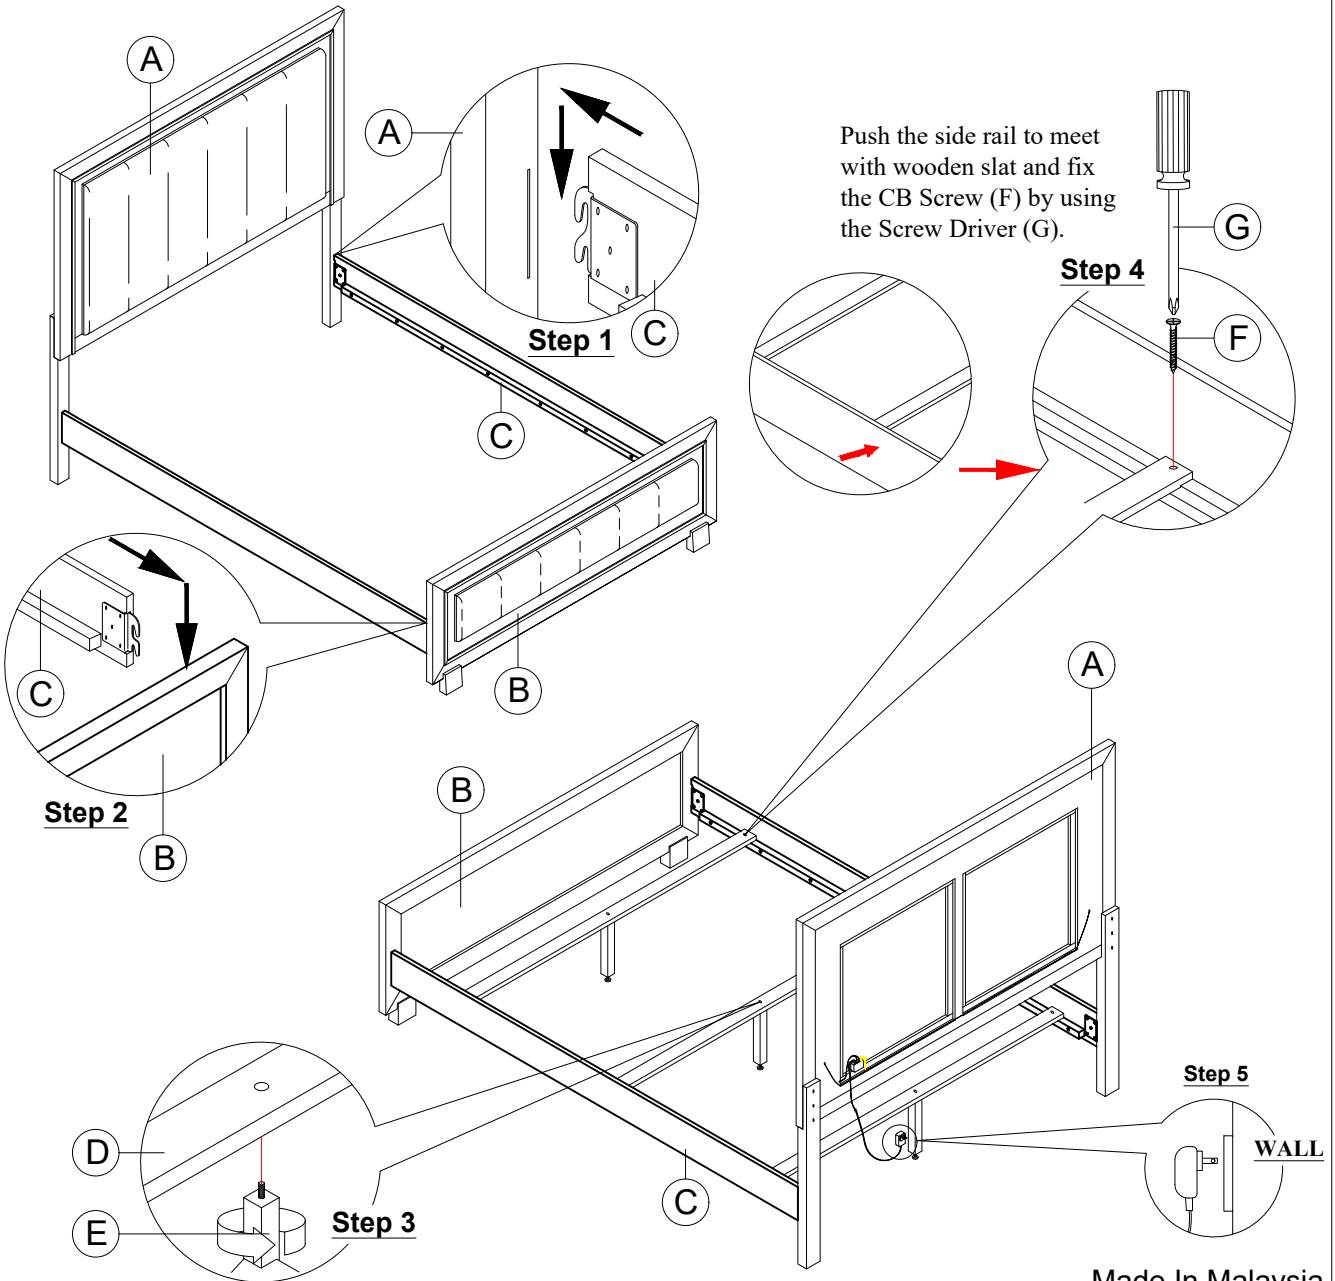

ASSEMBLY INSTRUCTION

Description : QUEEN BED

Model : SANTORINI-METALLIC WHITE-QB-HB / FB & SLATS / SR

METALLIC WHITE/MARBLE

Thank you for purchasing this quality product. Be sure to check all packing material carefully for small parts that may have come loose inside the carton during shipment.

PART LIST :

HARDWARE LIST :

No.	Description	Diagram	Quantity	No.	Description	Diagram	Size	Quantity
A	HEADBOARD		1	F	CB SCREW		M4 x 32mm	6
B	FOOTBOARD		1	G	SCREW DRIVER (*)			1
C	SIDE RAIL		2	(*) The manufacturer does not provide item G.				
D	WOODEN SLAT		3					
E	WOODEN SUPPORT		3					

Made In Malaysia

1856WCS GLO QUEEN BED