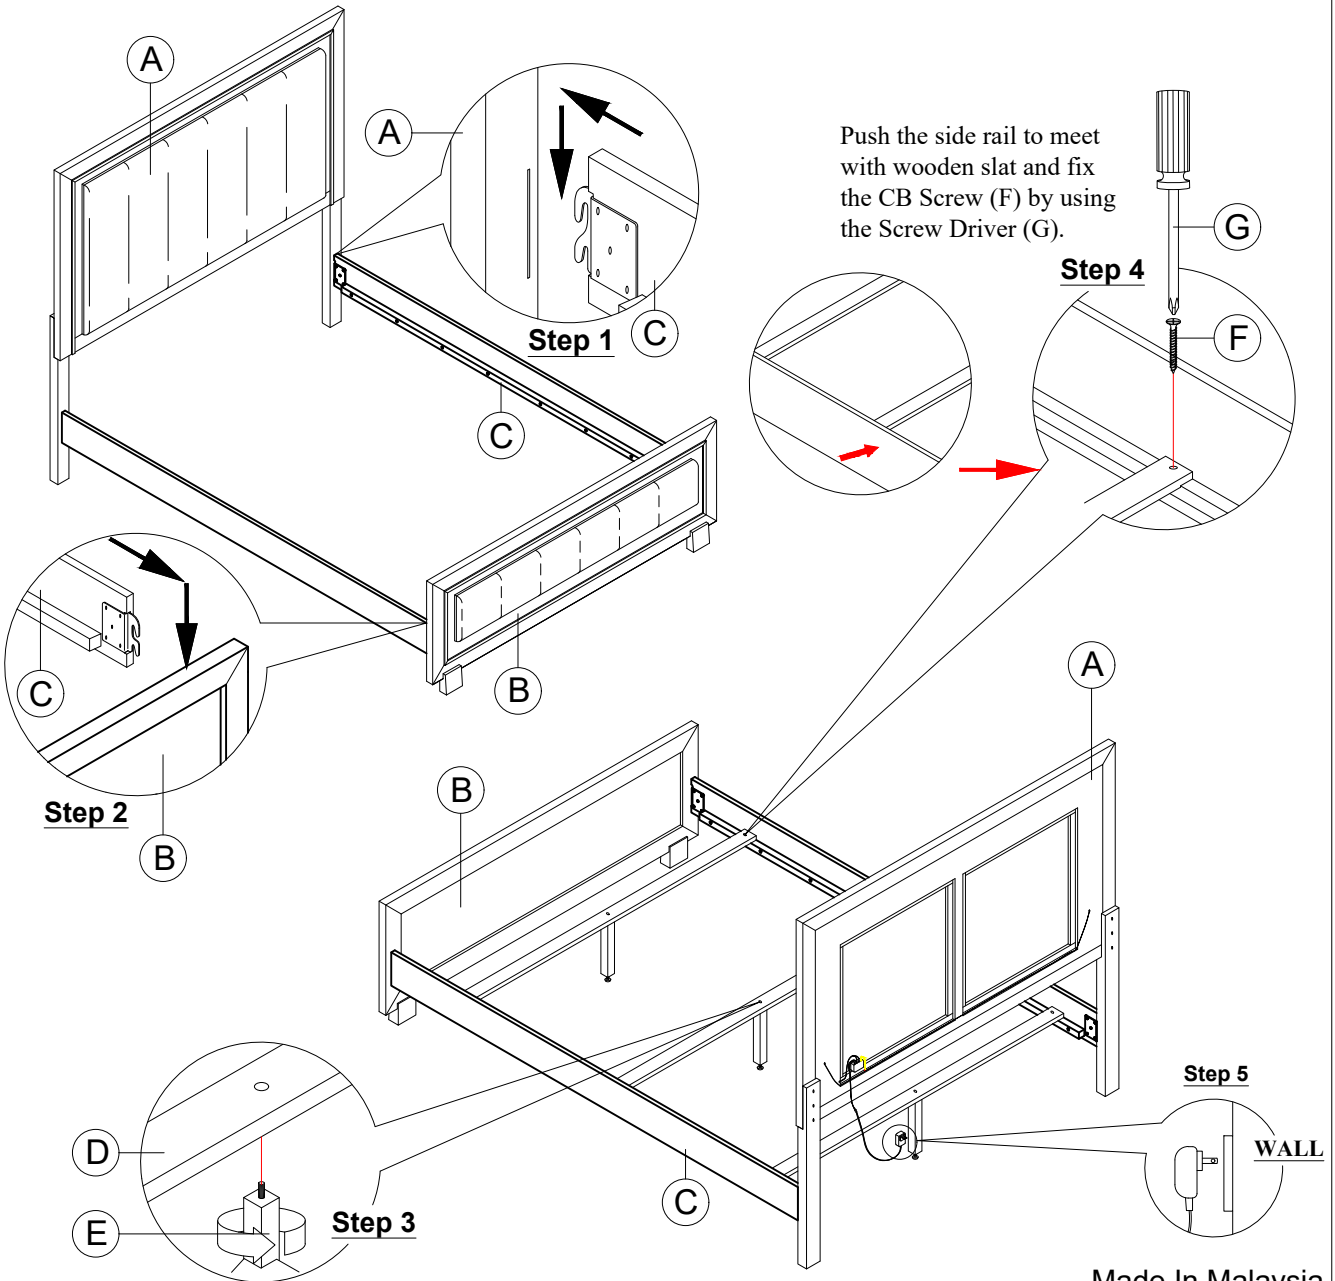

ASSEMBLY INSTRUCTION

Description : FULL BED

Model : SANTORINI-METALLIC WHITE-FB-HB / FB & SLATS / SR

METALLIC WHITE/MARBLE

Thank you for purchasing this quality product. Be sure to check all packing material carefully for small parts that may have come loose inside the carton during shipment.

PART LIST :

HARDWARE LIST :

No.	Description	Diagram	Quantity	No.	Description	Diagram	Size	Quantity
A	HEADBOARD		1	F	CB SCREW		M4 x 32mm	6
B	FOOTBOARD		1	G	SCREW DRIVER (*)			1
C	SIDE RAIL		2	(*) The manufacturer does not provide item G.				
D	WOODEN SLAT		3					
E	WOODEN SUPPORT		3					

Made In Malaysia

1856WCS GLO FULL BED