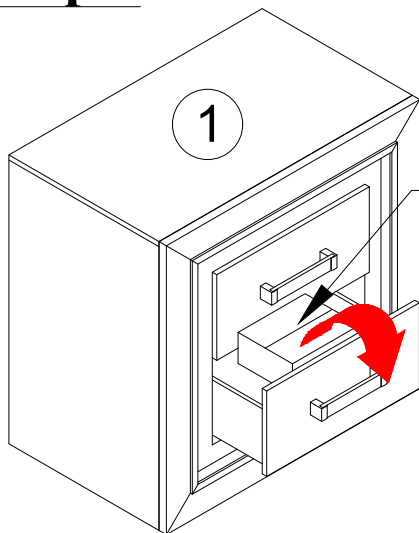

ASSEMBLY INSTRUCTION

Model : SANTORINI - METALLIC WHITE - NS

Description : NIGHTSTAND
METALLIC WHITE/MARBLE

Thank you for purchasing this quality product. Be sure to check all packing material carefully for small parts that may have come loose inside the carton during shipment.

PART LIST :				HARDWARE LIST :				
No.	Description	Diagram	Quantity	No.	Description	Diagram	Size	Quantity
1	NIGHT STAND		1	C	JCBC SCREW		M6 x 45mm	8
A	BUN FOOT FRONT		2	D	SPRING WASHER		M6 x 13mm	8
B	BUN FOOT BACK		2	E	FLAT WASHER		M6 x 13mm	8
				F	ALLEN KEY (LONG)		M4	1

Step 1

Bun Foot's Box

COMPLETED CHEST ASSEMBLY