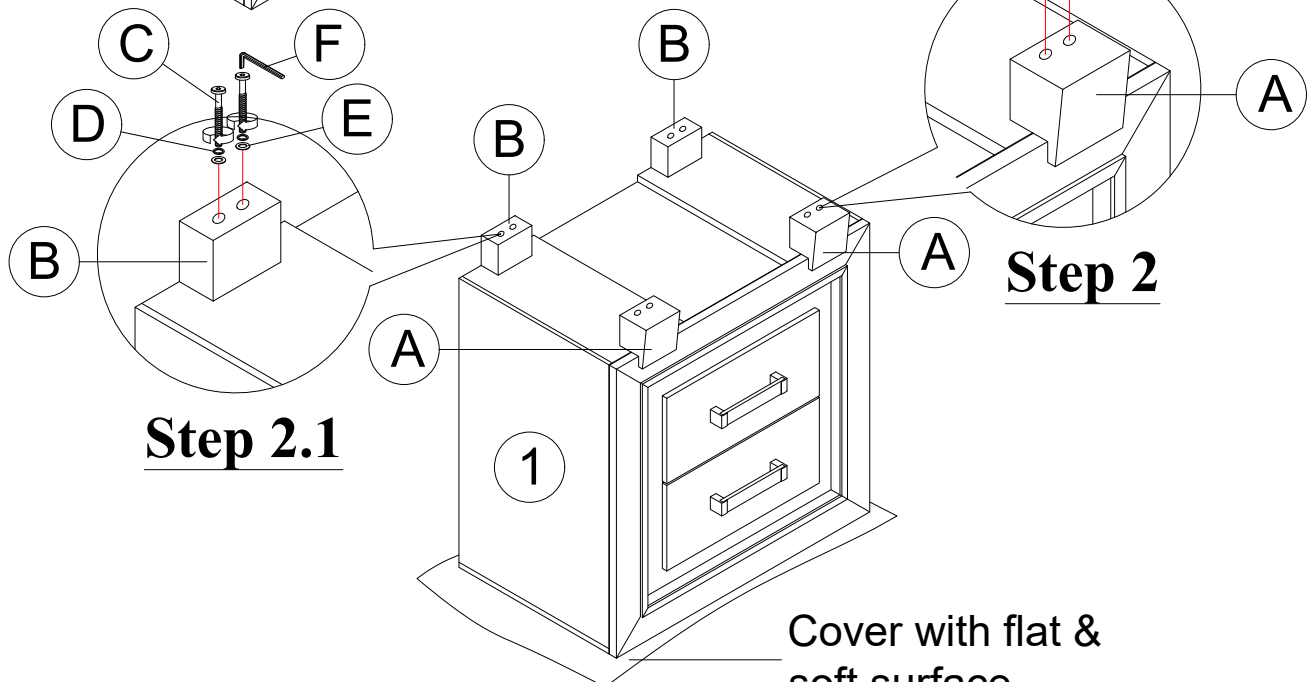

Step 2.1

Step 2

Cover with flat & soft surface

Made In Malaysia

1856WCS GLO NIGHT STAND