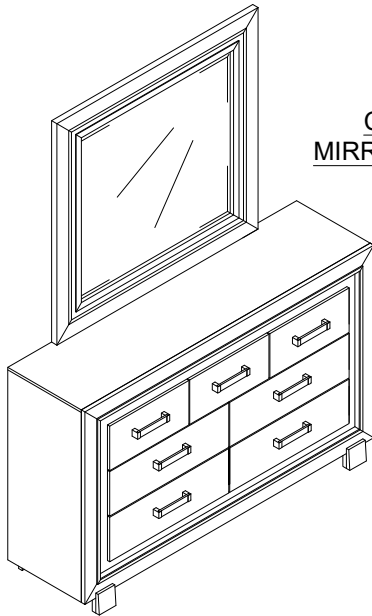

# ASSEMBLY INSTRUCTION

Model : SANTORINI-METALLIC WHITE-DR & MR

Description : MIRROR & DRESSER  
METALLIC WHITE MARBLE

Thank you for purchasing this quality product. Be sure to check all packing material carefully for small parts that may have come loose inside the carton during shipment.