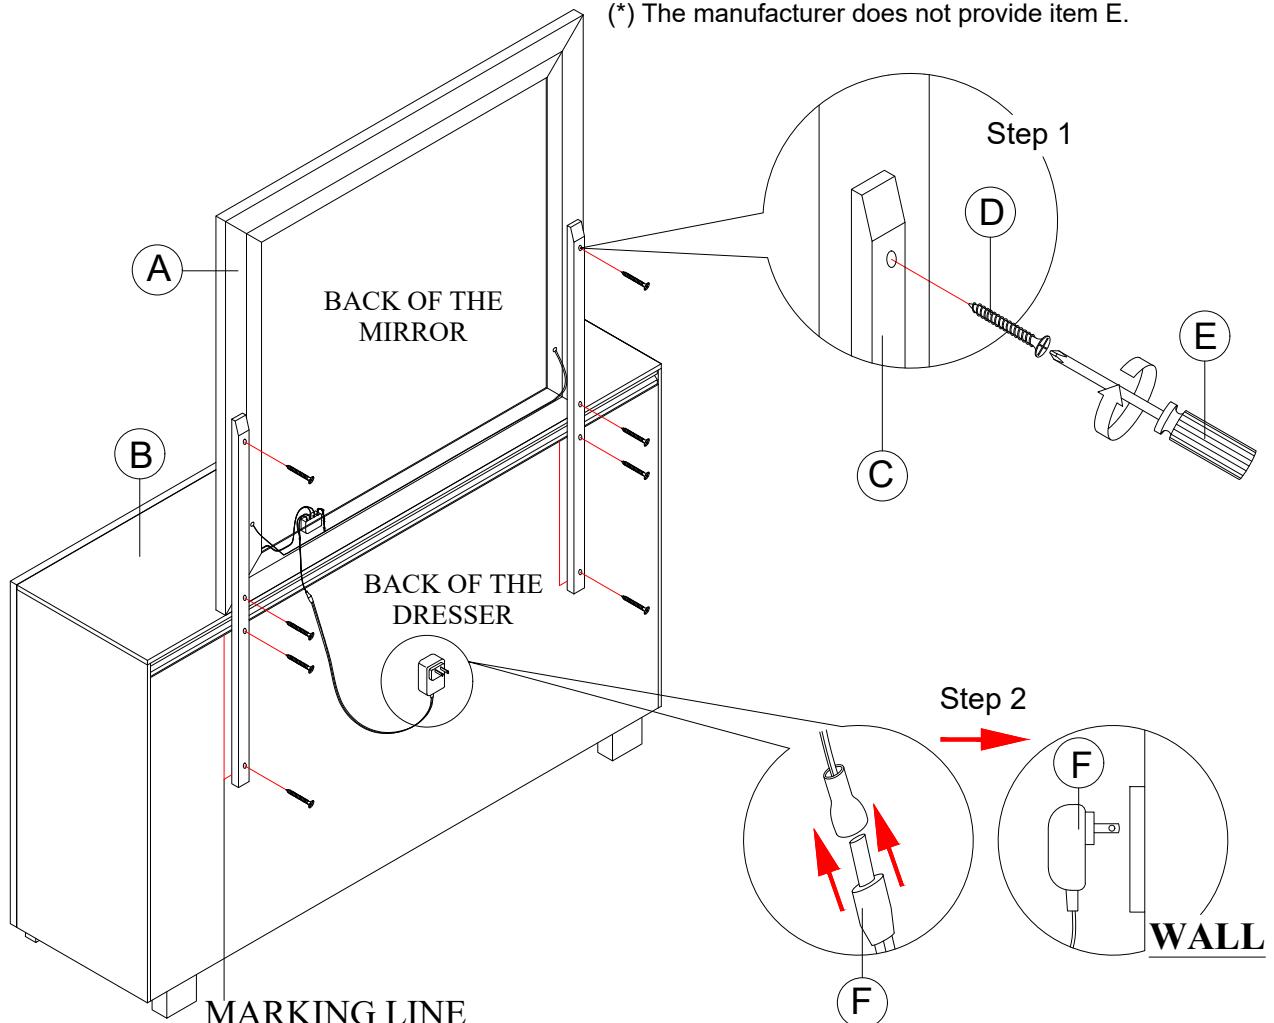

**COMPLETED  
MIRROR & DRESSER  
ASSEMBLY**

## PART LIST :

No.	Description	Diagram	Quantity
A	MIRROR		1
B	DRESSER		1
C	MIRROR SUPPORT		2

## HARDWARE LIST :

No.	Description	Diagram	Size	Quantity
D	CB SCREW		M4 x 32mm	8
E	SCREW DRIVER (*)			1
F	ADAPTOR			1

(\*) The manufacturer does not provide item E.

Made In Malaysia

1856WCS GLO MIRROR & DRESSER