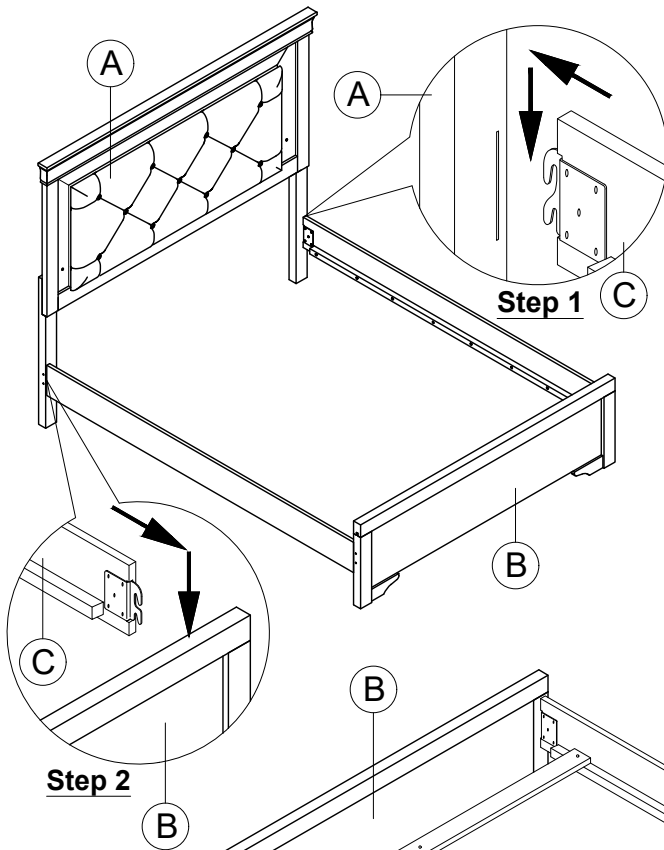

ASSEMBLY INSTRUCTION

Model : POMPEI - METALLIC GREY / WHITE / BLACK
- QB - HB / FB / KBQB - SR

Description : QUEEN BED W / LED LIGHT

Thank you for purchasing this quality product. Be sure to check all packing material carefully for small parts that may have come loose inside the carton during shipment.

PART LIST :

No.	Description	Diagram	Quantity
A	HEADBOARD		1
B	FOOTBOARD		1
C	SIDE RAIL		2
D	WOODEN SLAT		3
E	WOODEN SUPPORT		3

HARDWARE LIST :

No.	Description	Diagram	Size	Quantity
F	CB SCREW		M4 x 32mm	6
G	SCREW DRIVER (*)			1

(*) The manufacturer does not provide item G.

Made In Malaysia