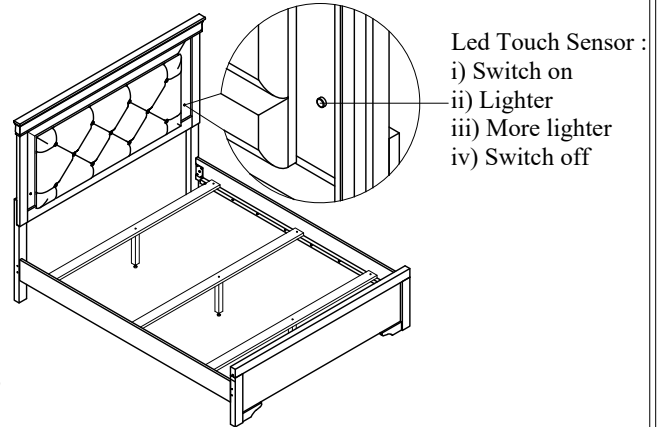

ASSEMBLY INSTRUCTION

Model : POMPEI - METALLIC GREY / WHITE / BLACK
- QB - HB / FB / KBQB - SR

Description : QUEEN BED W / LED LIGHT

Thank you for purchasing this quality product. Be sure to check all packing material carefully for small parts that may have come loose inside the carton during shipment.

PART LIST :

No.	Description	Diagram	Quantity
A	HEADBOARD		1
B	FOOTBOARD		1
C	SIDE RAIL		2
D	WOODEN SLAT		3
E	WOODEN SUPPORT		3

HARDWARE LIST :

No.	Description	Diagram	Size	Quantity
F	CB SCREW		M4 x 32mm	6
G	SCREW DRIVER (*)			1

(*) The manufacturer does not provide item G.

Made In Malaysia