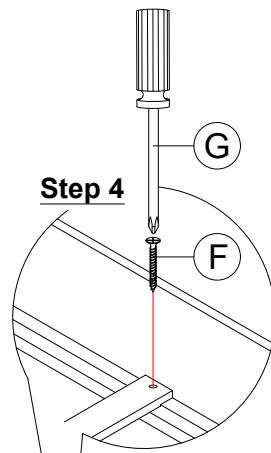

# ASSEMBLY INSTRUCTION

Model : POMPEI - METALLIC GREY / WHITE / BLACK  
 - QB - HB / FB / KBQB - SR

Description : QUEEN BED W / LED LIGHT

Thank you for purchasing this quality product. Be sure to check all packing material carefully for small parts that may have come loose inside the carton during shipment.

## PART LIST :

No.	Description	Diagram	Quantity
A	HEADBOARD		1
B	FOOTBOARD		1
C	SIDE RAIL		2
D	WOODEN SLAT		3
E	WOODEN SUPPORT		3

## HARDWARE LIST :

No.	Description	Diagram	Size	Quantity
F	CB SCREW		M4 x 32mm	6
G	SCREW DRIVER (*)			1

(\*) The manufacturer does not provide item G.

Made In Malaysia