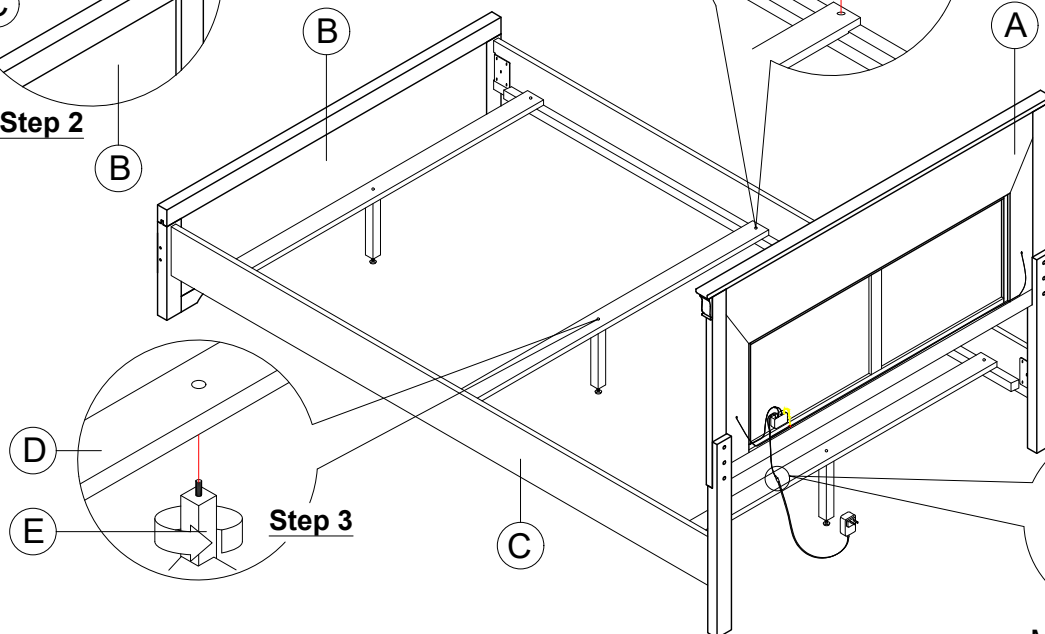

ASSEMBLY INSTRUCTION

Model : POMPEI - METALLIC GREY / WHITE / BLACK
- QB - HB / FB / KBQB - SR

Description : QUEEN BED W / LED LIGHT

Thank you for purchasing this quality product. Be sure to check all packing material carefully for small parts that may have come loose inside the carton during shipment.

PART LIST :

No.	Description	Diagram	Quantity
A	HEADBOARD		1
B	FOOTBOARD		1
C	SIDE RAIL		2
D	WOODEN SLAT		3
E	WOODEN SUPPORT		3

HARDWARE LIST :

No.	Description	Diagram	Size	Quantity
F	CB SCREW		M4 x 32mm	6
G	SCREW DRIVER (*)			1

(*) The manufacturer does not provide item G.

Made In Malaysia