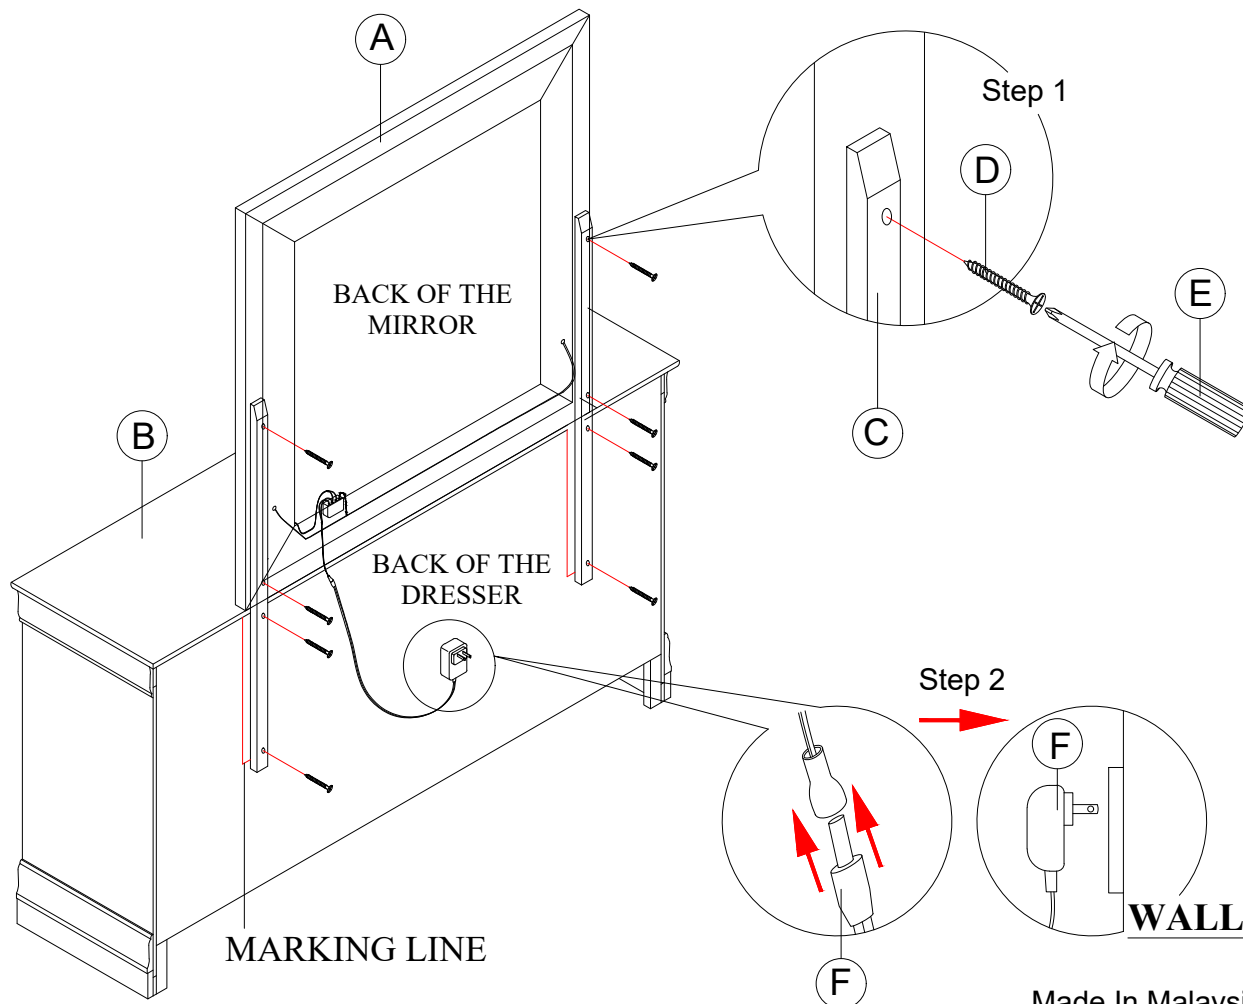

ASSEMBLY INSTRUCTION

Model : POMPEI - METALLIC GREY / WHITE / BLACK
- MR W / LED & DR / DR W / CHROME KNOB

Description : MIRROR W / LED & DRESSER /
DRESSER WITH CHROME KNOB

Thank you for purchasing this quality product. Be sure to check all packing material carefully for small parts that may have come loose inside the carton during shipment.

**COMPLETED
MIRROR W / LED &
DRESSER
ASSEMBLY**

**COMPLETED
MIRROR W / LED &
DRESSER
W / CHROME KNOB
ASSEMBLY**

Led Touch Sensor :
i) Switch on
ii) Lighter
iii) More lighter
iv) Switch off

PART LIST :

No.	Description	Diagram	Quantity
A	MIRROR W / LED		1
B	DRESSER / DRESSER W / CHROME KNOB		1
C	MIRROR SUPPORT		2

HARDWARE LIST :

No.	Description	Diagram	Size	Quantity
D	CB SCREW		M4 x 32mm	8
E	SCREW DRIVER (*)			1
F	ADAPTOR			1

(*) The manufacturer does not provide item E.

Made In Malaysia