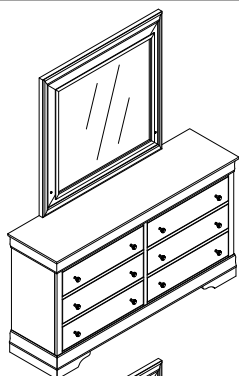

ASSEMBLY INSTRUCTION

Model : POMPEI - METALLIC GREY / WHITE / BLACK
- MR W / LED & DR / DR W / CHROME KNOB

Description : MIRROR W / LED & DRESSER /
DRESSER WITH CHROME KNOB

Thank you for purchasing this quality product. Be sure to check all packing material carefully for small parts that may have come loose inside the carton during shipment.

**COMPLETED
MIRROR W / LED &
DRESSER
ASSEMBLY**

**COMPLETED
MIRROR W / LED &
DRESSER
W / CHROME KNOB
ASSEMBLY**

Led Touch Sensor :
i) Switch on
ii) Lighter
iii) More lighter
iv) Switch off

PART LIST :

No.	Description	Diagram	Quantity
A	MIRROR W / LED		1
B	DRESSER / DRESSER W / CHROME KNOB		1
C	MIRROR SUPPORT		2