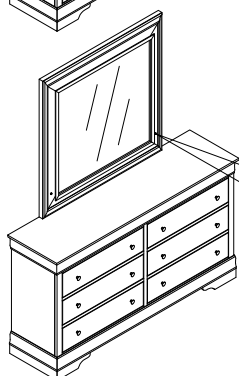

ASSEMBLY INSTRUCTION

Model : POMPEI - METALLIC GREY / WHITE / BLACK
- MR W / LED & DR / DR W / CHROME KNOB

Description : MIRROR W / LED & DRESSER /
DRESSER WITH CHROME KNOB

Thank you for purchasing this quality product. Be sure to check all packing material carefully for small parts that may have come loose inside the carton during shipment.

**COMPLETED
MIRROR W / LED &
DRESSER
ASSEMBLY**

**COMPLETED
MIRROR W / LED &
DRESSER
W / CHROME KNOB
ASSEMBLY**

Led Touch Sensor :
i) Switch on
ii) Lighter
iii) More lighter
iv) Switch off

PART LIST :

No.	Description	Diagram	Quantity
A	MIRROR W / LED		1
B	DRESSER / DRESSER W / CHROME KNOB		1
C	MIRROR SUPPORT		2