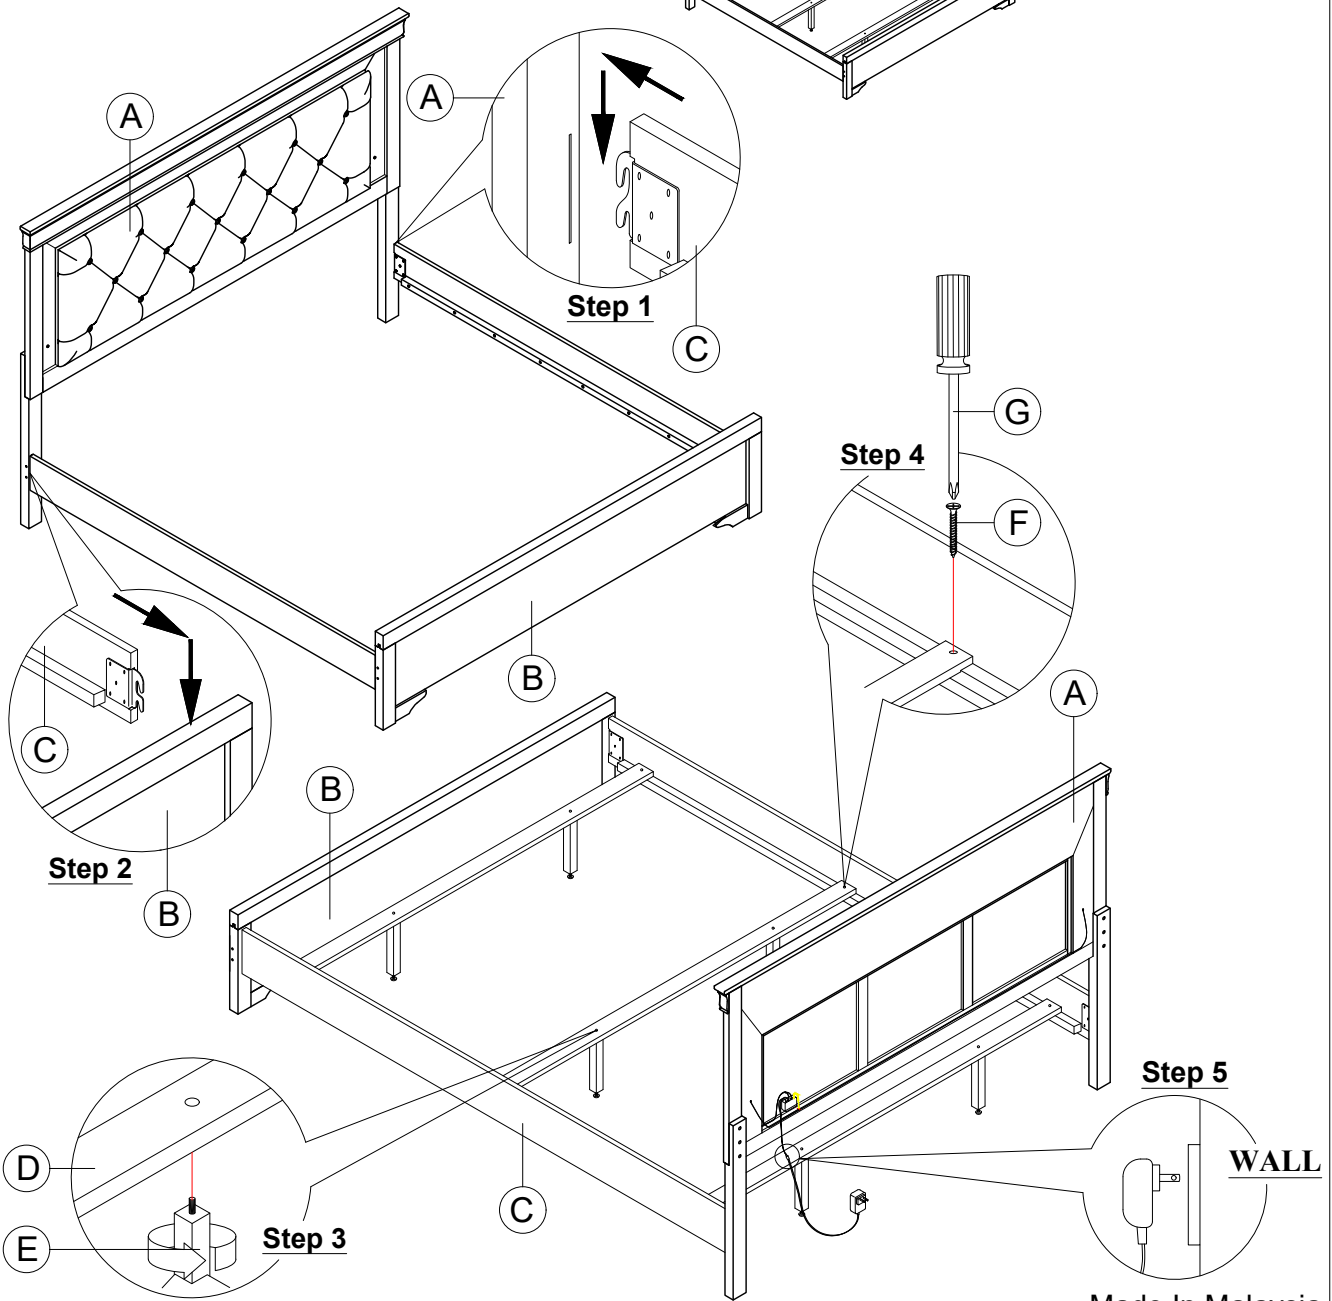

# ASSEMBLY INSTRUCTION

Model : POMPEI - METALLIC GREY / WHITE / BLACK  
 - KB - HB / FB / KBQB - SR

Description : KING BED W / LED LIGHT

Thank you for purchasing this quality product. Be sure to check all packing material carefully for small parts that may have come loose inside the carton during shipment.

**PART LIST :**

**HARDWARE LIST :**

No.	Description	Diagram	Quantity	No.	Description	Diagram	Size	Quantity
A	HEADBOARD		1	F	CB SCREW		M4 x 32mm	6
B	FOOTBOARD		1	G	SCREW DRIVER (*)			1
C	SIDE RAIL		2	(*) The manufacturer does not provide item G.  Led Touch Sensor : i) Switch on ii) Lighter iii) More lighter iv) Switch off				
D	WOODEN SLAT		3					
E	WOODEN SUPPORT		6					