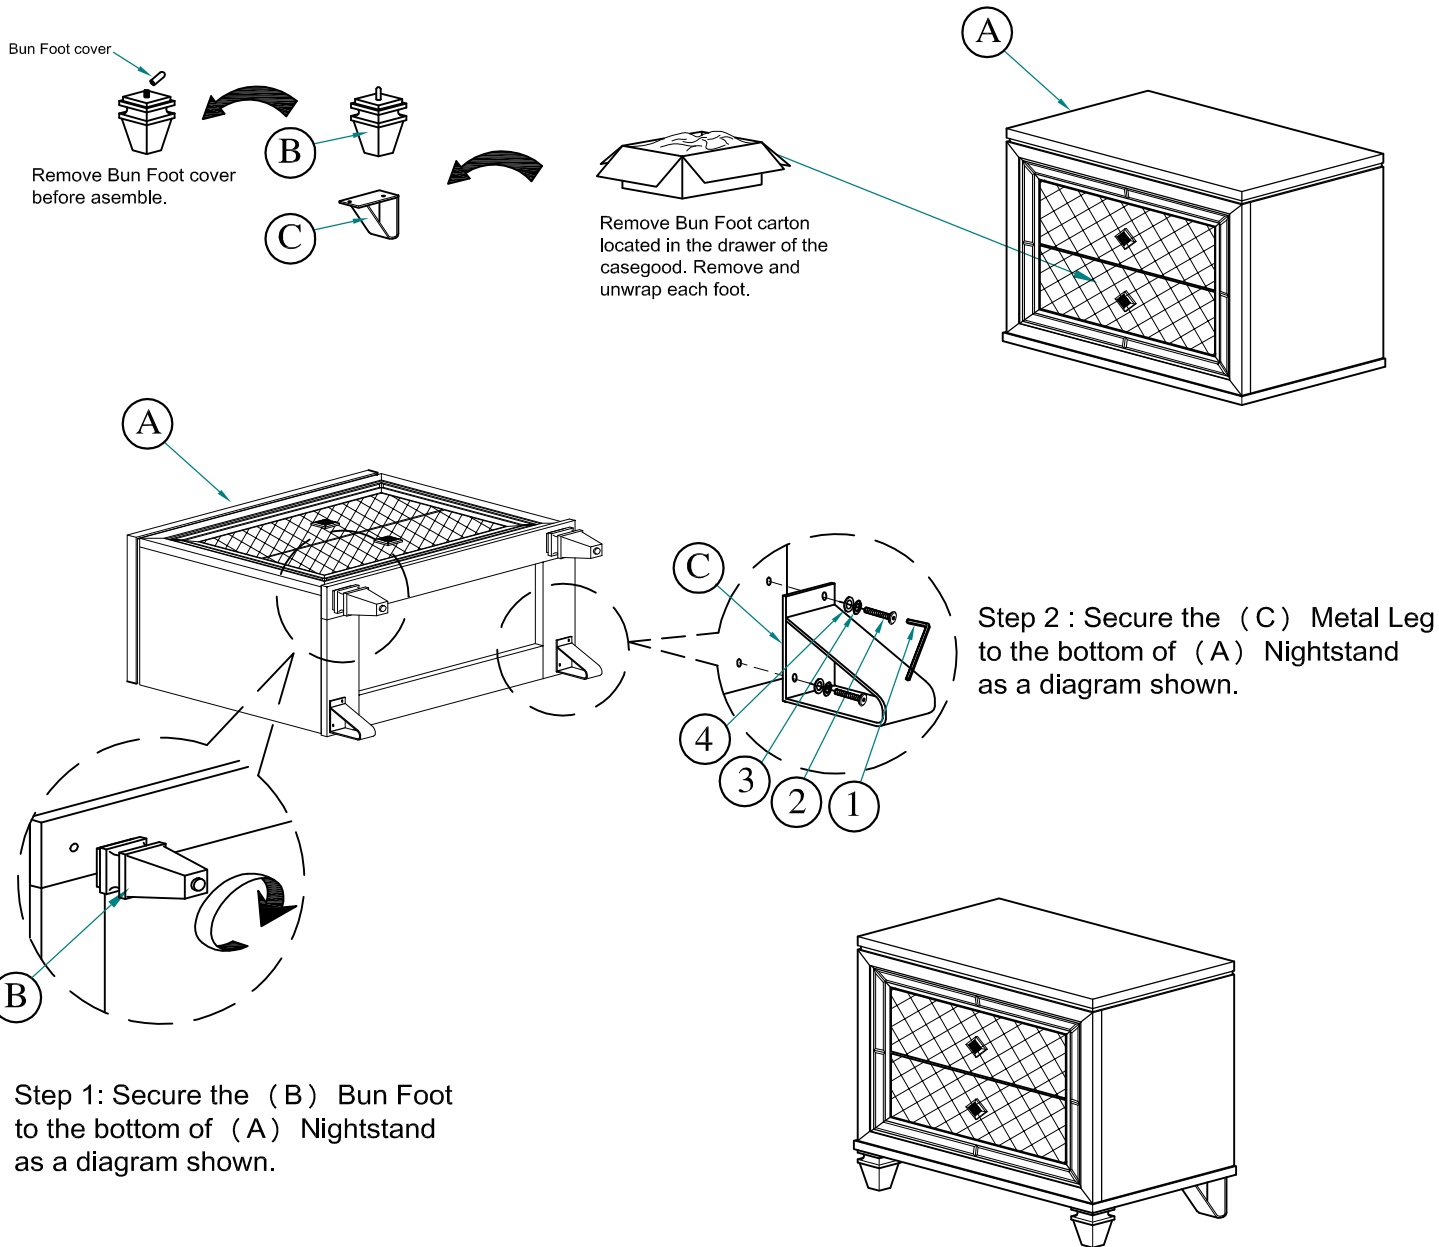

ASSEMBLY INSTRUCTION

GLOBAL FURNITURE USA

MODEL : 9749 PARIS
DESCRIPTION : PARIS-NS-AL

Thank you for purchasing this quality product. Be sure to check all packing material carefully for small parts which may have loose inside the carton during shipment. Identify and count all parts and compare with the parts list below.

PART LIST#

NO	DRAWING	DESCRIPTION	QTY
A		Night Stand	1pc
B		Bun Foot	2pcs
C		Metal Leg	2pcs

HARDWARE LIST#

NO	NAME	PART	QTY
1	Allen Key		1pc
2	JCBC - M6 x 20mm		4pcs
3	M6 Spring Washer		4pcs
4	M6 Flat Washer		4pcs

HARDWARE LIST (ANTI TIPPING)

NO	NAME	PART	QTY
A	Bracket		2pcs
B	Tie Wrap		1pc
C	Long Screw		1pc
D	Short Screw		1pc

Assembly completed