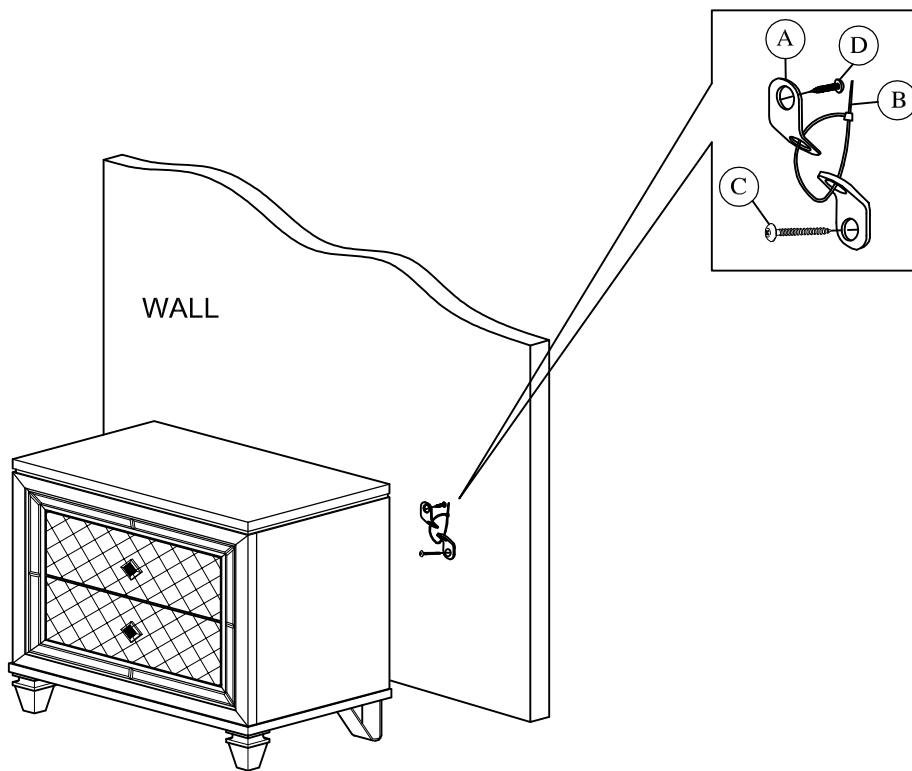

PART LIST#

NO	DRAWING	DESCRIPTION	QTY
A		Night Stand	1pc
B		Bun Foot	2pcs
C		Metal Leg	2pcs

HARDWARE LIST#

NO	NAME	PART	QTY
1	Allen Key		1pc
2	JCBC - M6 x 20mm		4pcs
3	M6 Spring Washer		4pcs
4	M6 Flat Washer		4pcs

HARDWARE LIST (ANTI TIPPING)

NO	NAME	PART	QTY
A	Bracket		2pcs
B	Tie Wrap		1pc
C	Long Screw		1pc
D	Short Screw		1pc

Assembly completed