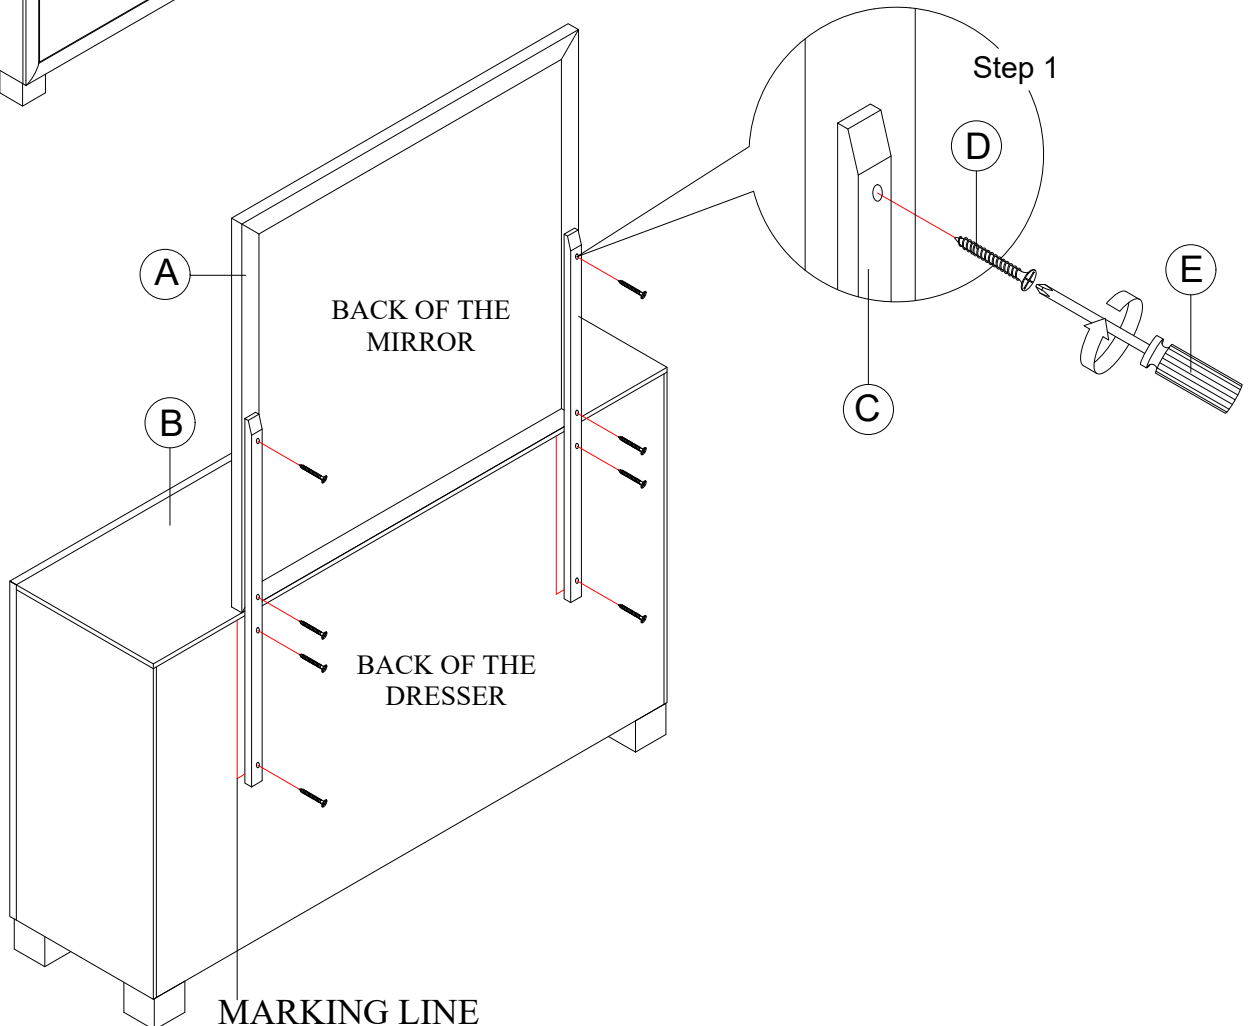

ASSEMBLY INSTRUCTION

Model : NOLAN-GREY-MR

Description : NOLAN MIRROR
GREY

Thank you for purchasing this quality product. Be sure to check all packing material carefully for small parts that may have come loose inside the carton during shipment.

PART LIST :

No.	Description	Diagram	Quantity
A	MIRROR		1
B	DRESSER		1
C	MIRROR SUPPORT		2

HARDWARE LIST :

No.	Description	Diagram	Size	Quantity
D	CB SCREW		M4 x 32mm	8
E	SCREW DRIVER (*)			1

(*) The manufacturer does not provide item E.