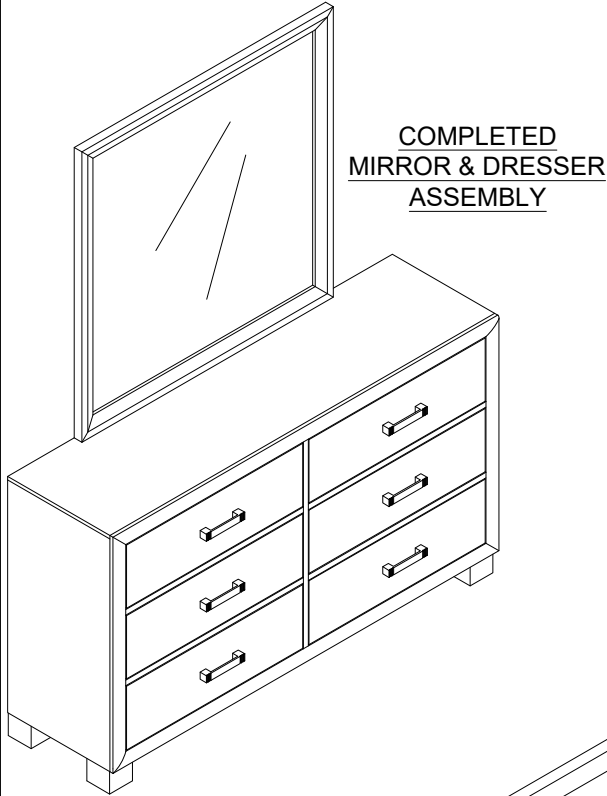

ASSEMBLY INSTRUCTION

Model : NOLAN-GREY-MR

Description : NOLAN MIRROR
GREY

Thank you for purchasing this quality product. Be sure to check all packing material carefully for small parts that may have come loose inside the carton during shipment.

PART LIST :

No.	Description	Diagram	Quantity
A	MIRROR		1
B	DRESSER		1
C	MIRROR SUPPORT		2

HARDWARE LIST :

No.	Description	Diagram	Size	Quantity
D	CB SCREW		M4 x 32mm	8
E	SCREW DRIVER (*)			1

(*) The manufacturer does not provide item E.