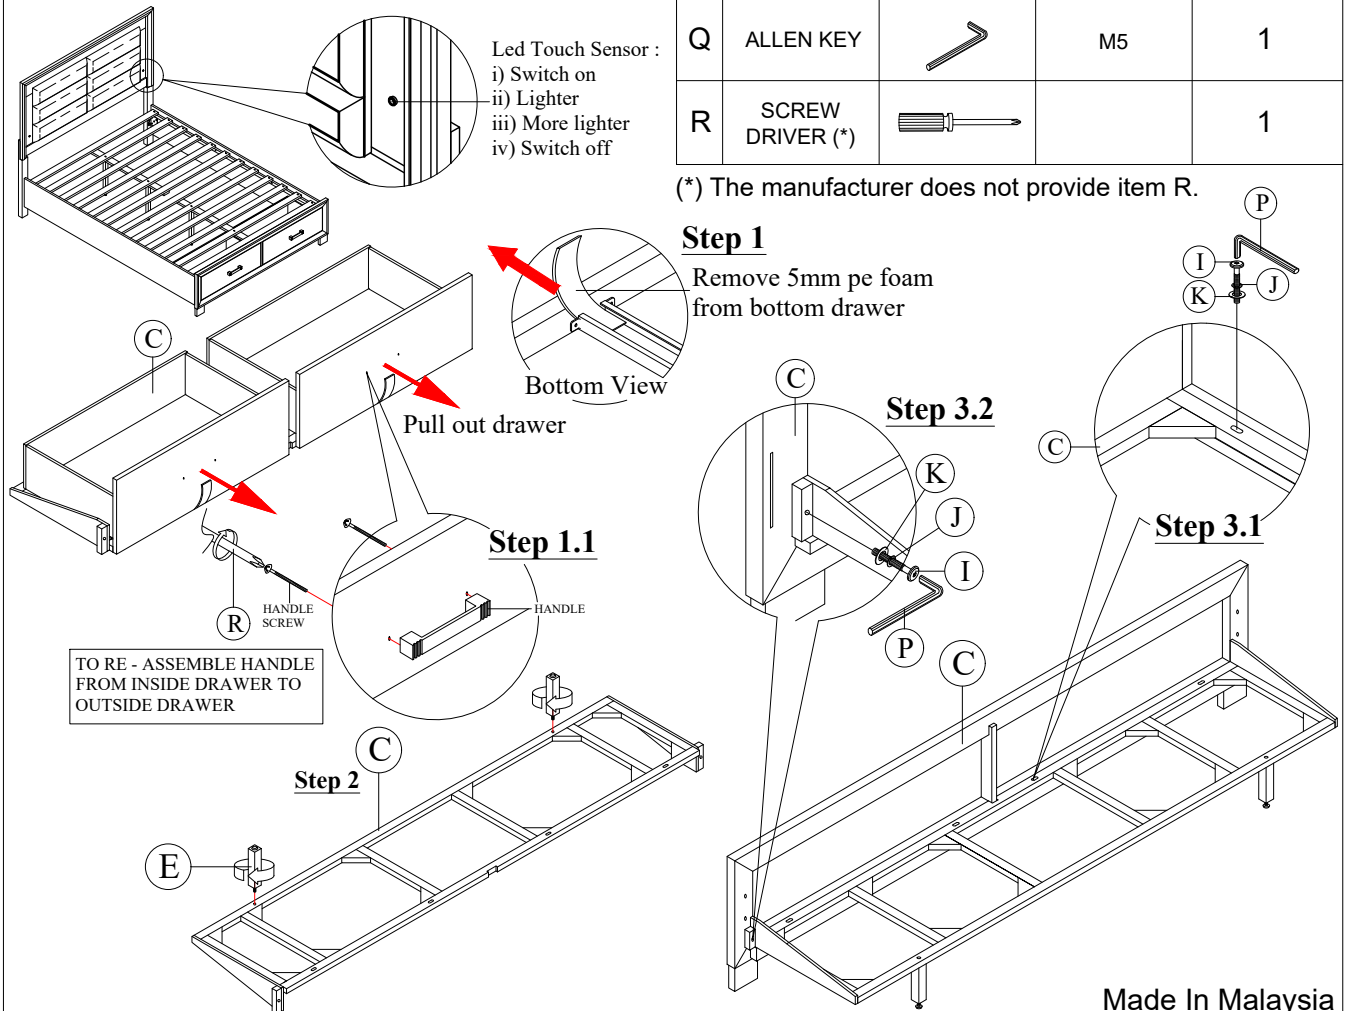

ASSEMBLY INSTRUCTION

Model : NOLAN-GREY
-KB-HB-KB-STORAGE-FB-KB-STORAGE-SR

Description : KING BED STORAGE FOOTBOARD
W/SLATS

Thank you for purchasing this quality product. Be sure to check all packing material carefully for small parts that may have come loose inside the carton during shipment.

PART LIST :

HARDWARE LIST :

No.	Description	Diagram	Quantity	No.	Description	Diagram	Size	Quantity
A	HEADBOARD		1	I	JCBC SCREW		M6 x 35mm	6
B	FOOTBOARD		1	J	SPRING WASHER		M6 x 13mm	6
C	DRAWER FRAME WITH DRAWER		1	K	FLAT WASHER		M6 x 19mm	6
D	SIDE RAIL		2	L	JCBB SCREW		M8 x 25mm	8
E	SUPPORT LEG FOR DRAWER FRAME		2	M	SPRING WASHER		M8 x 15mm	8
F	WOODEN SLAT		12	N	FLAT WASHER		M8 x 22mm	8
G	CENTER RAIL		2	O	CB SCREW		M4 x 32mm	24
H	WOODEN SUPPORT		4	P	ALLEN KEY		M4	1
				Q	ALLEN KEY		M5	1
				R	SCREW DRIVER (*)			1

Led Touch Sensor :
i) Switch on
ii) Lighter
iii) More lighter
iv) Switch off

(*) The manufacturer does not provide item R.

Made In Malaysia