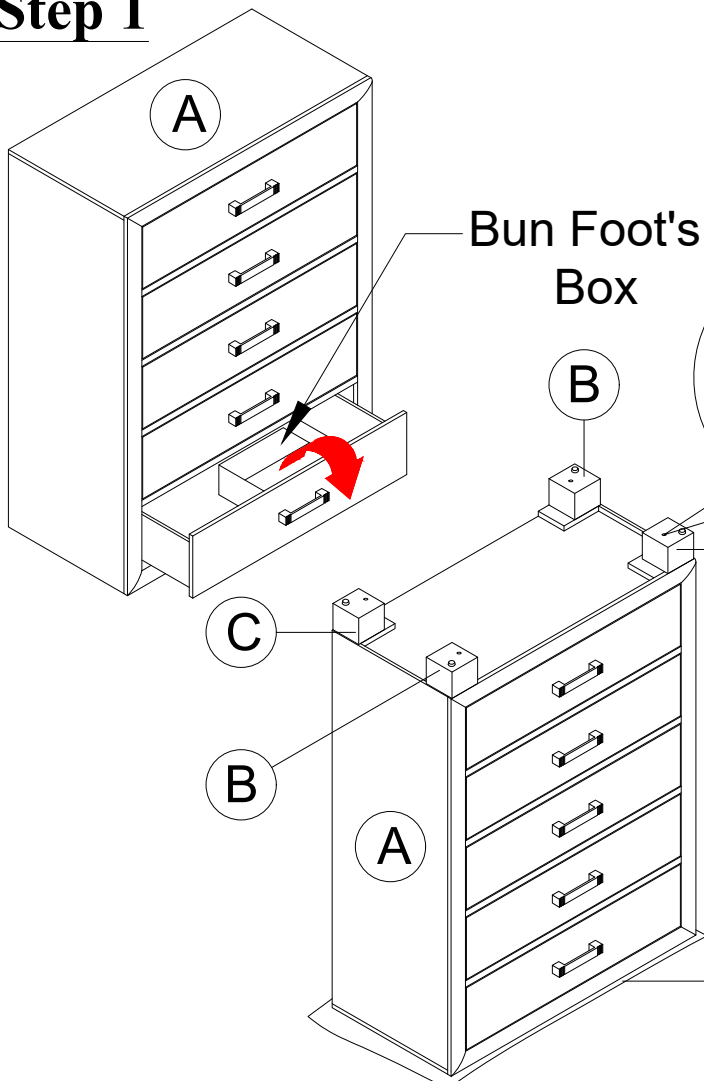

ASSEMBLY INSTRUCTION

Model : NOLAN-GREY-CH

Description : NOLAN CHEST
GREY

Thank you for purchasing this quality product. Be sure to check all packing material carefully for small parts that may have come loose inside the carton during shipment.

PART LIST :

HARDWARE LIST :

No.	Description	Diagram	Quantity	No.	Description	Diagram	Size	Quantity
A	CHEST		1	D	JCBC SCREW		M6 x 45mm	4
B	BUN FOOT 1		2	E	SPRING WASHER		M6 x 13mm	4
C	BUN FOOT 2		2	F	FLAT WASHER		M6 x 13mm	4
				G	DOWEL		M8 x 40mm	4
				H	ALLEN KEY		M4	1

**COMPLETED
CHEST
ASSEMBLY**

Step 1

Step 2

Cover with flat & soft surface

Made In Malaysia

2207GR GLO CHEST