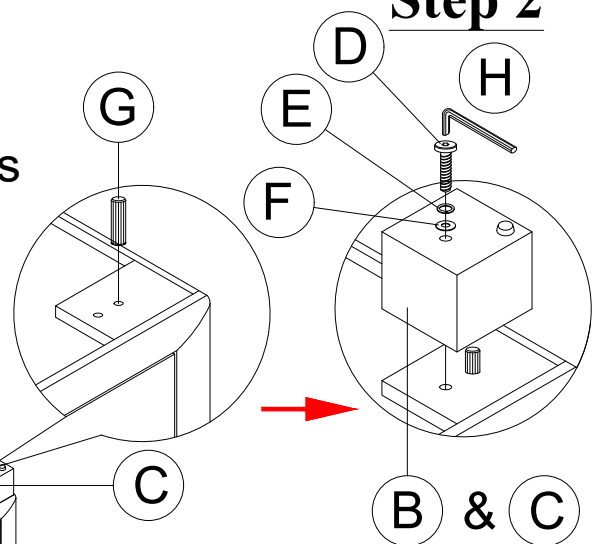

Step 2

Cover with flat & soft surface

Made In Malaysia

2207GR GLO CHEST