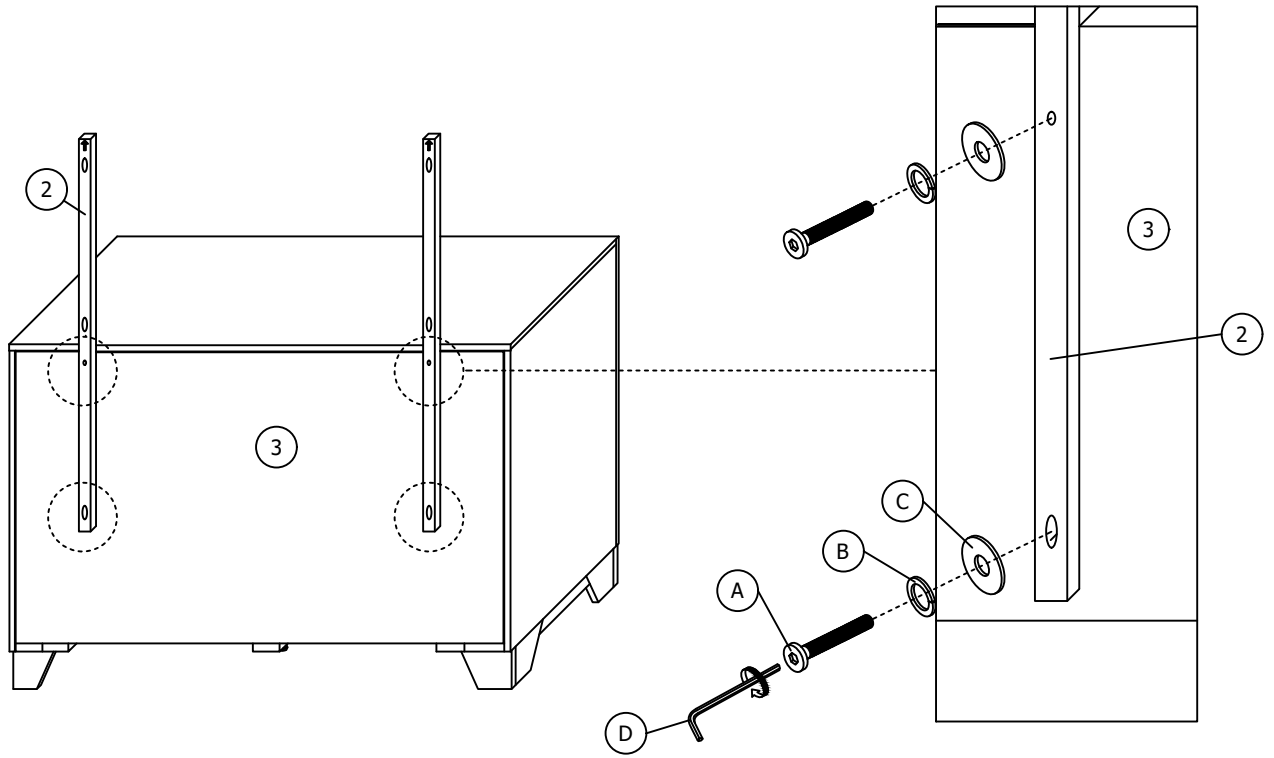

MR-LISBON ASSEMBLY INSTRUCTION

ASSEMBLY STEPS

STEP 1

STEP 2