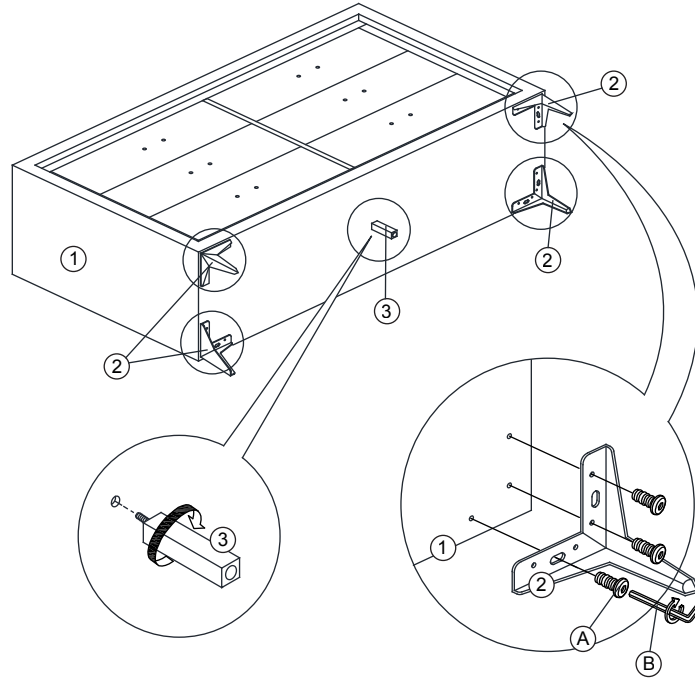

# ASSEMBLY INSTRUCTION

ITEM :

NO	PARTLIST	QTY
1	 NIGHTSTAND	1PC
2	 LEG	4PCS
3	 CENTER SUPPORT LEG WITH ADJUSTABLE FEET	1PC
ITEM	HARDWARE	QTY
A	 JCB SCREW M6 x 15MM	12PCS
B	 L-KEY M4 x 65MM	1PC

STEP 1

STEP 2

STEP 3

**ASSEMBLY  
COMPLETED**