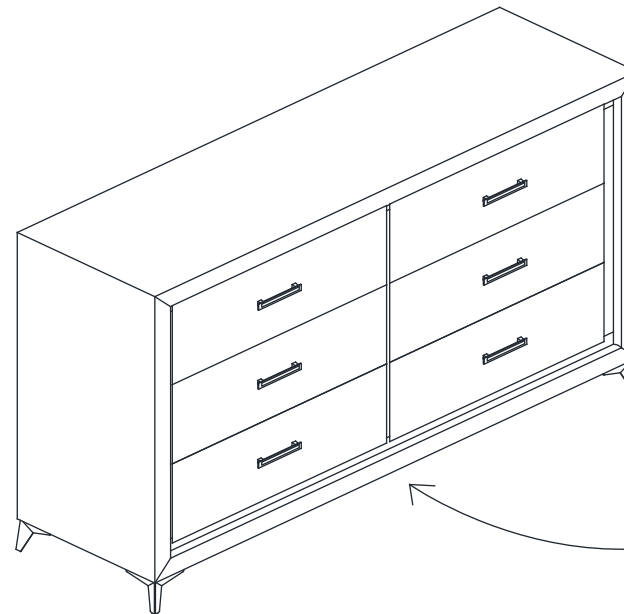

ASSEMBLY INSTRUCTION

ITEM :

NO	PARTLIST	QTY
1	NIGHTSTAND	1PC
2	LEG	4PCS
3	CENTER SUPPORT LEG WITH ADJUSTABLE FEET	1PC
ITEM	HARDWARE	QTY
A	JCB SCREW M6 x 15MM	12PCS
B	L-KEY M4 x 65MM	1PC

STEP 1

STEP 2

STEP 3

**ASSEMBLY
COMPLETED**