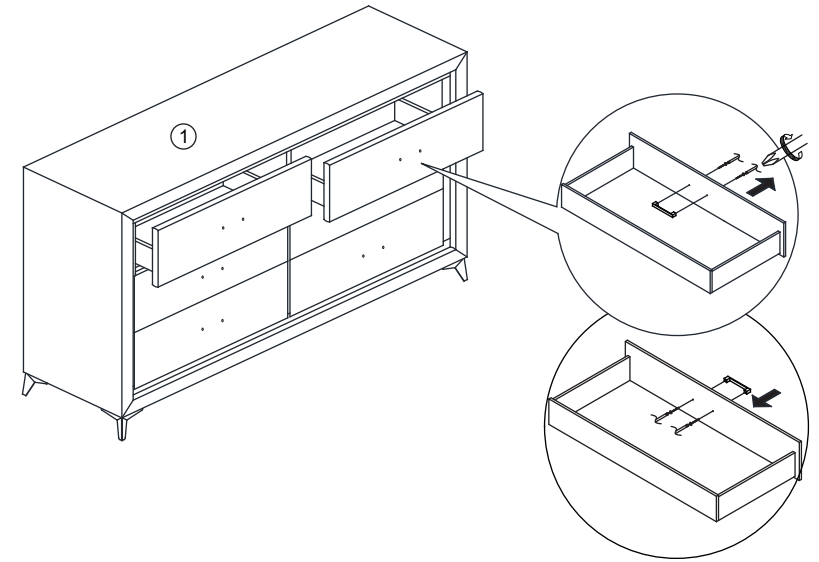

# ASSEMBLY INSTRUCTION

ITEM :

NO	PARTLIST	QTY
1	 NIGHTSTAND	1PC
2	 LEG	4PCS
3	 CENTER SUPPORT LEG WITH ADJUSTABLE FEET	1PC
ITEM	HARDWARE	QTY
A	 JCB SCREW M6 x 15MM	12PCS
B	 L-KEY M4 x 65MM	1PC

STEP 1

STEP 2

STEP 3

**ASSEMBLY  
COMPLETED**