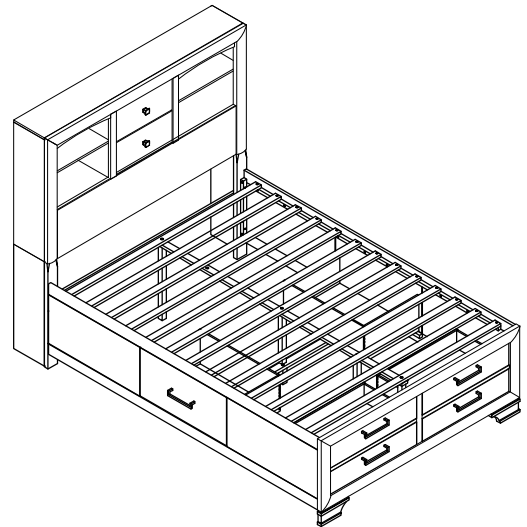

ASSEMBLY INSTRUCTION

MODEL NO: JORDYN - WHITE / GREY - FB - HB - STORAGE & LIGHT   DESCRIPTION: FULL STORAGE HEADBOARD W/LIGHT
JORDYN - WHITE / GREY - FB - FB - FRAME & SLATS   FULL STORAGE FOOTBOARD W/FRAME & SLATS
JORDYN - WHITE / GREY - FB - FB & SR DRAWER 1   FULL 2PCS FOOTBOARD DRAWER & 1PC SIDE RAILS DRAWER
JORDYN - WHITE / GREY - FB - FB & SR DRAWER 2   FULL 2PCS FOOTBOARD DRAWER & 1PC SIDE RAILS DRAWER
JORDYN - WHITE / GREY - FB - SR & CENTER STORAGE   FULL SIDE RAIL & CENTER STORAGE

Thank you for purchasing this quality product. Be sure to check all packing material carefully for small parts that may have come loose inside the carton during shipment.

PART LIST :

ITEM	DRAWING	DESCRIPTION	QTY
A		FULL HEADBOARD	1
B		FULL FOOTBOARD	1
C		STORAGE SIDE RAIL	1 SET
D		DRAWER FRAME	2 SETS
E		SLATS	1 SET
F		VERTICAL LEG - 1	2
G		VERTICAL LEG - 2	1
H		VERTICAL LEG - 3	1
I		VERTICAL LEG - 4	1
J		CENTER DRAWER SUPPORT	1
K		CENTER RAIL	1
L		DRAWER SIDE RAIL	2
M		DRAWER FRAME SUPPORT LEGS	2
N		DRAWER FOOTBOARD	4

HARDWARE LIST :

ITEM	DRAWING	DESCRIPTION	QTY
O		JCBC SCREW (M6 x 35mm)	22
P		SPRING WASHER (M8)	22
Q		FLAT WASHER (M8 x 18mm)	22
R		ALLEN KEY (M4 x 65mm)	1
S		PANHEAD SCREW (M4 x 32mm)	26
T		Ø8 x 30mm	8
U		SCREW DRIVER(*)	1

(*) The manufacturer does not provide ITEM U

COMPLETED FULL BOOKCASE HEADBOARD

NOTE : MUST TIGHTEN SCREWS PERIODICALLY. WITH USE SCREW MAY BECOME LOOSE. CHECK TIGHTNESS OF ALL SCREWS EVERY 6-8 WEEKS.

CLEANING INSTRUCTION :
AFTER ASSEMBLE, CLEAN & POLISH THE COMPLETED PARTS IF NECESSARY WITH SOFT CLOTH AND INDUSTRIAL RECOGNIZED FURNITURE POLISH.

MADE IN MALAYSIA