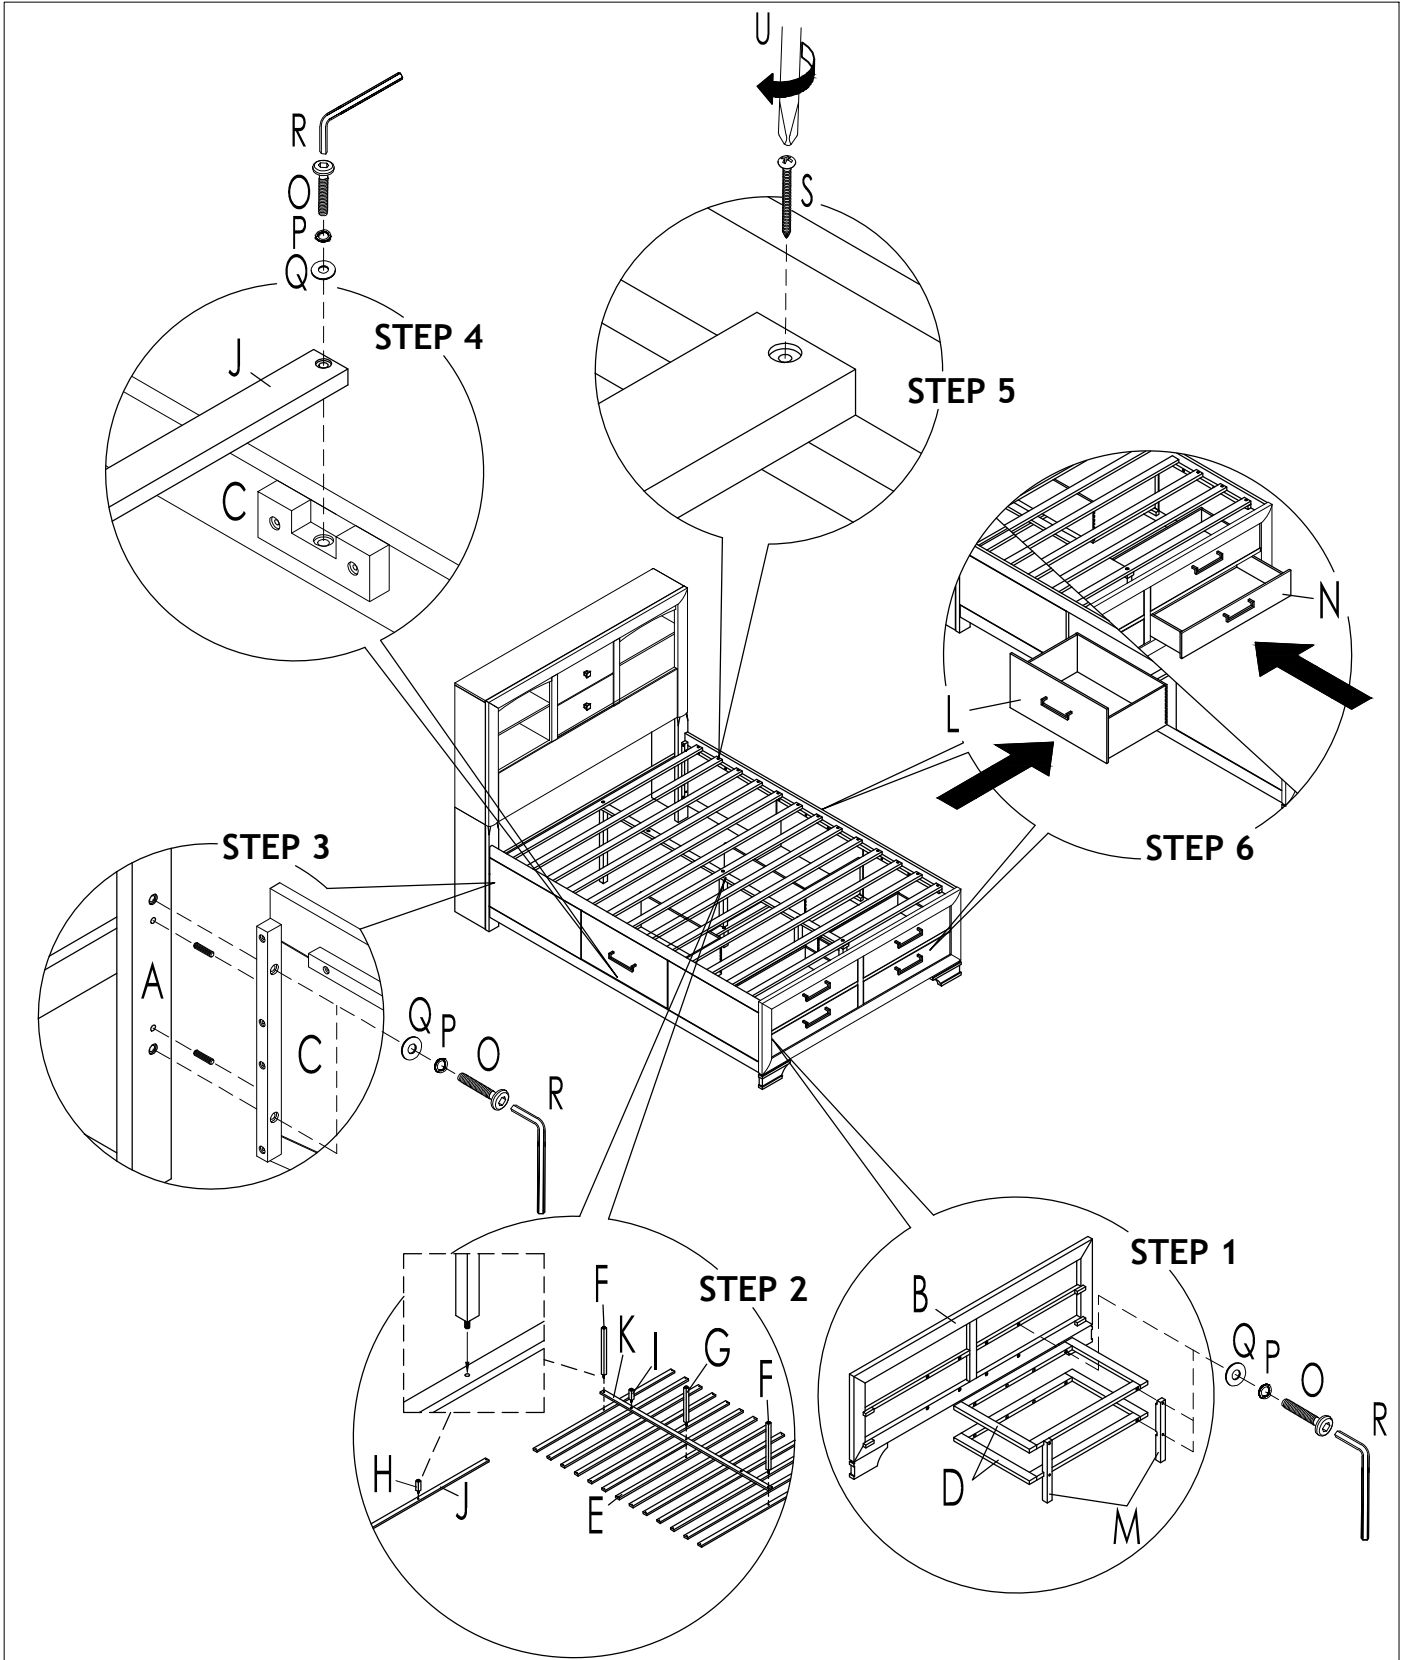

ASSEMBLY INSTRUCTION

MODEL NO: JORDYN - WHITE / GREY - FB - HB - STORAGE & LIGHT   DESCRIPTION: FULL STORAGE HEADBOARD W/LIGHT
JORDYN - WHITE / GREY - FB - FB - FRAME & SLATS   FULL STORAGE FOOTBOARD W/FRAME & SLATS
JORDYN - WHITE / GREY - FB - FB & SR DRAWER 1   FULL 2PCS FOOTBOARD DRAWER & 1PC SIDE RAILS DRAWER
JORDYN - WHITE / GREY - FB - FB & SR DRAWER 2   FULL 2PCS FOOTBOARD DRAWER & 1PC SIDE RAILS DRAWER
JORDYN - WHITE / GREY - FB - SR & CENTER STORAGE   FULL SIDE RAIL & CENTER STORAGE

Thank you for purchasing this quality product. Be sure to check all packing material carefully for small parts that may have come loose inside the carton during shipment.

NOTE : MUST TIGHTEN SCREWS PERIODICALLY. WITH USE SCREW MAY BECOME LOOSE. CHECK TIGHTNESS OF ALL SCREWS EVERY 6-8 WEEKS.

CLEANING INSTRUCTION :
AFTER ASSEMBLE, CLEAN & POLISH THE COMPLETED PARTS IF NECESSARY WITH SOFT CLOTH AND INDUSTRIAL RECOGNIZED FURNITURE POLISH.

MADE IN MALAYSIA