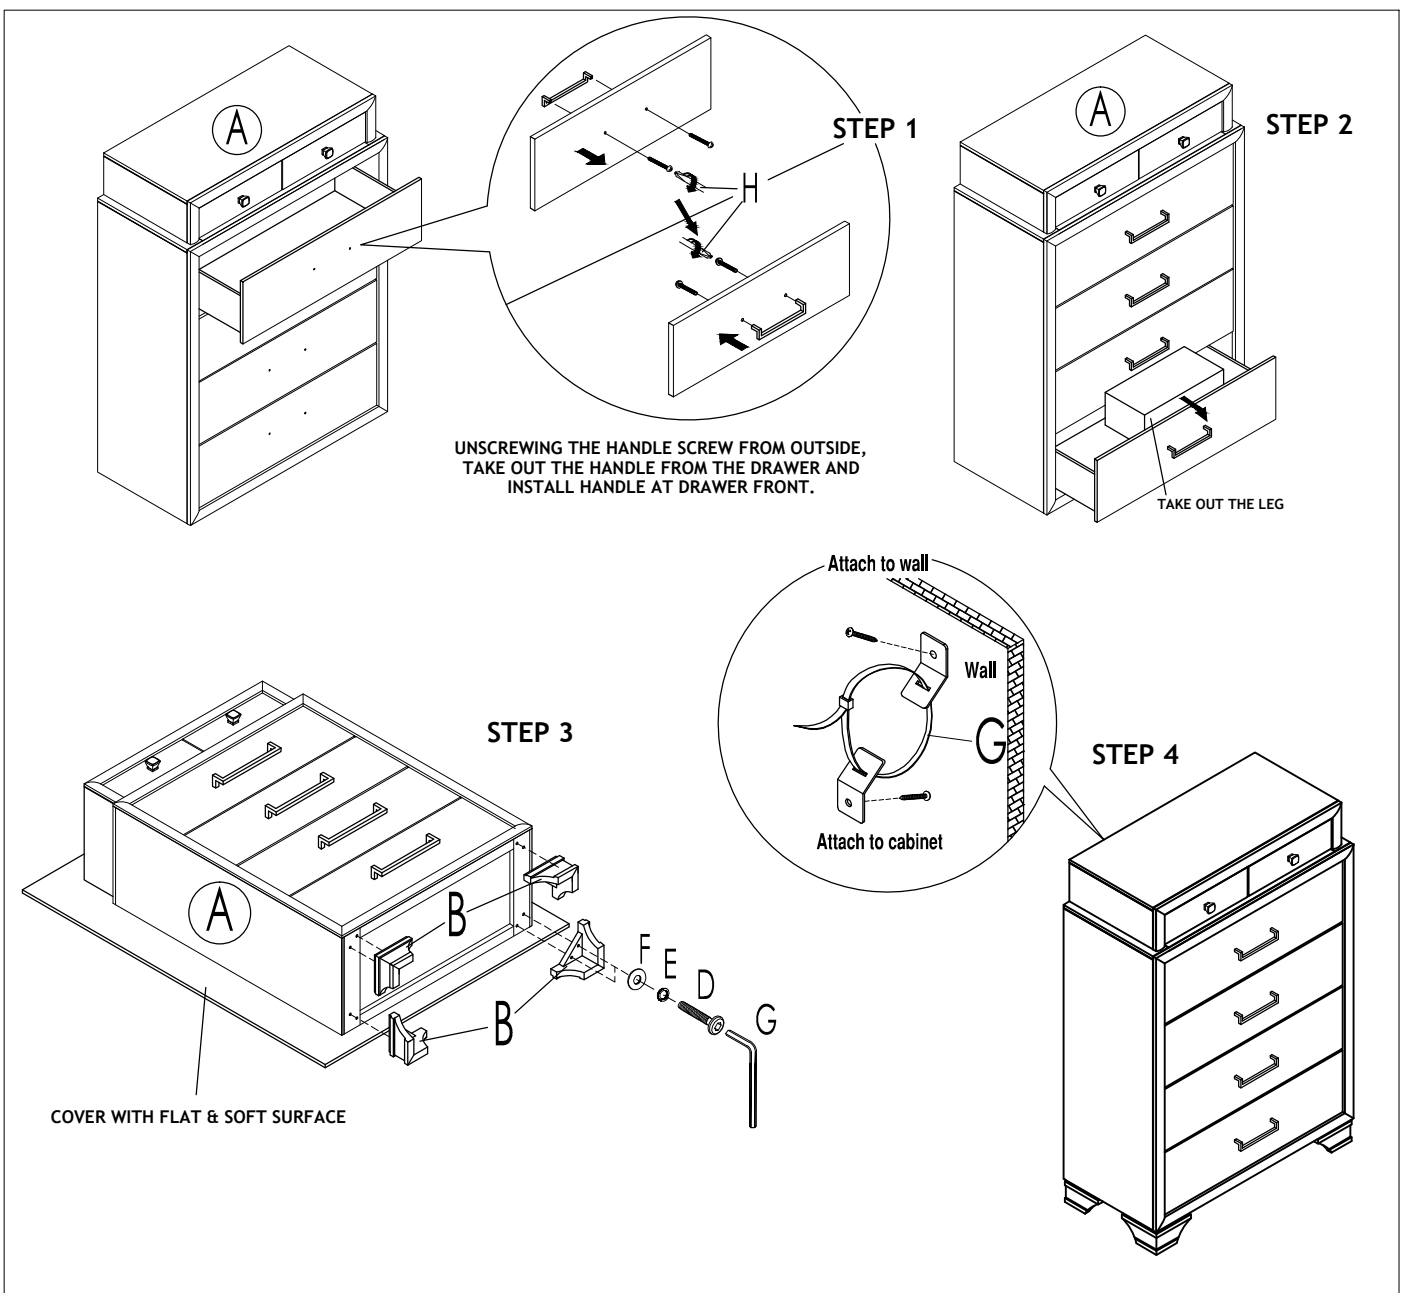

ASSEMBLY INSTRUCTION

MODEL NO: JORDYN - WHITE / GREY - CH

DESCRIPTION: CHEST

Thank you for purchasing this quality product. Be sure to check all packing material carefully for small parts that may have come loose inside the carton during shipment.

PART LIST :

ITEM	DRAWING	DESCRIPTION	QTY
A		CHEST	1
B		LEG	4

HARDWARE LIST :

ITEM	DRAWING	DESCRIPTION	QTY
C		JCBC SCREW (M6 x 35mm)	8
D		SPRING WASHER (M8)	8
E		FLAT WASHER (M8 x 18mm)	8
F		ALLEN KEY (M4 x 65mm)	1
G		TIPPING RESTRAINT	1
H		SCREW DRIVER(*)	1

(*) The manufacturer does not provide ITEM H

COMPLETED CHEST

NOTE : MUST TIGHTEN SCREWS PERIODICALLY. WITH USE SCREW MAY BECOME LOOSE. CHECK TIGHTNESS OF ALL SCREWS EVERY 6-8 WEEKS.

CLEANING INSTRUCTION :
AFTER ASSEMBLE, CLEAN & POLISH THE COMPLETED PARTS IF NECESSARY WITH SOFT CLOTH AND INDUSTRIAL RECOGNIZED FURNITURE POLISH.