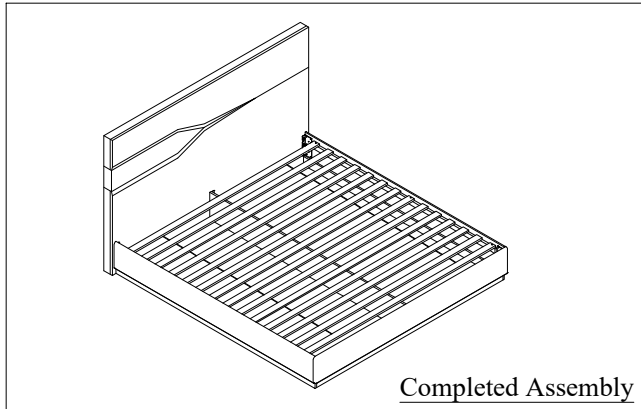

Assembly Instruction

DD-F02

Model No : HUDSON 988 Bed

Thank you for purchasing this quality product.
Please check all packing material carefully which
may have come loose inside the carton during shipment.

PART LIST

No	Description	Qty
1	Headboard	1pc
2	Footboard	1pc
3	Side Rail	2pcs
4	Center Rail	1pc
5	Slat	1set

HARDWARE LIST

No	Description	Qty
A	TRUSS HD C/B M4 x 32mm 	6pcs

Step : 1

Step : 2