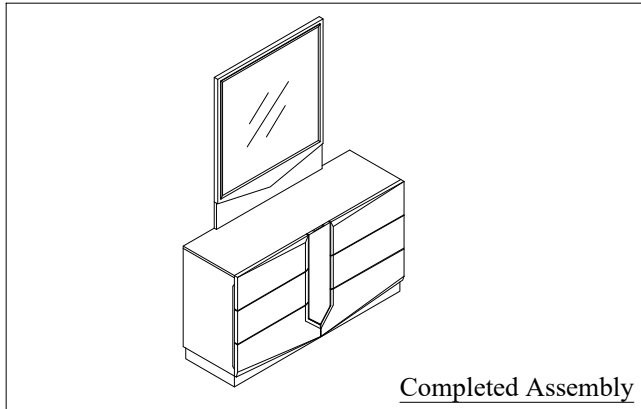

Assembly Instruction

DD-F02

Model No : HUDSON 988 Dressing Table

Thank you for purchasing this quality product.
Please check all packing material carefully which may have come loose inside the carton during shipment.

PART LIST

No	Description	Qty
1	Dressing Table	1pc
2	Mirror	1pc
3	Mirror Support	2pcs

HARDWARE LIST

No	Description	Qty
A	TRUSS HD C/B M4 x 32mm 	8pcs

Step : 1

Step : 2