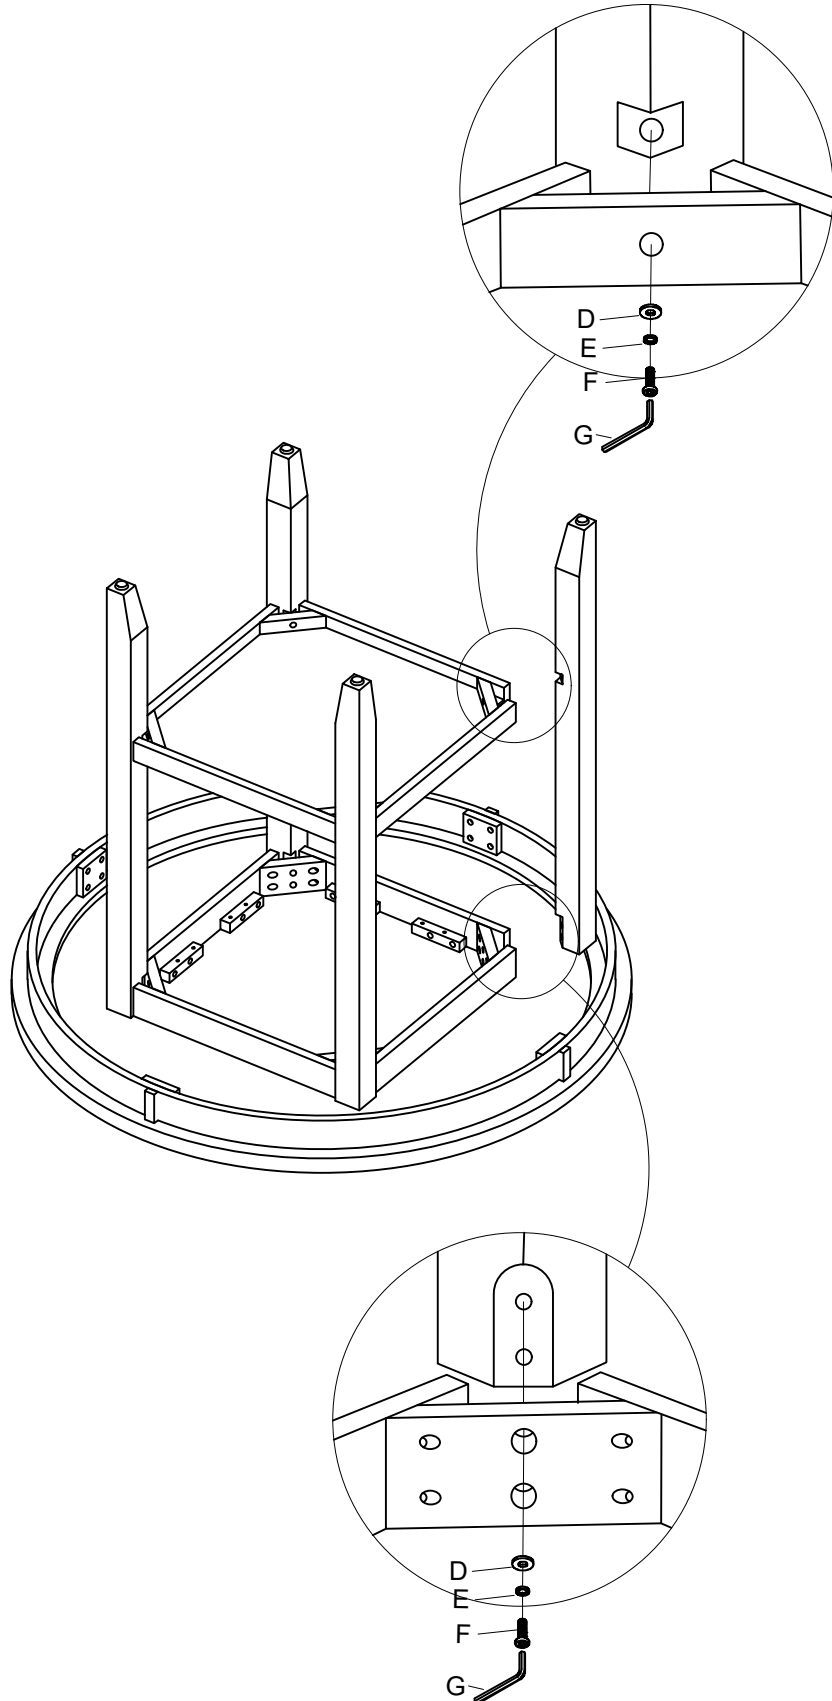

ASSEMBLY INSTRUCTION

Model: D40011BT

Description: BAR TABLE & amp

Thank you for purchasing this quality product. Be sure to check all packing material carefully for small parts that may have come loose inside the carton during shipment.

PARTS			
A		TOP	1PC
B		SHELF	1PC
C		LEG	4PC
HARDWARE LIST			
D		∅5/16"*22mm	12PCS
E		∅5/16"	12PCS
F		∅5/16"*2-1/2"	12PCS
G		M5	1PCS