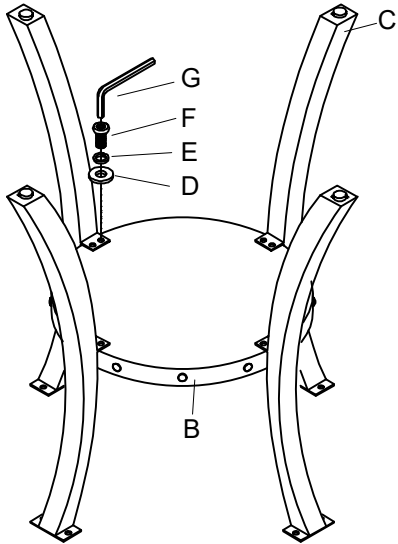

# ASSEMBLY INSTRUCTION

Model: D1622DT

Description: ROUND DINING TABLE

Thank you for purchasing this quality product. Be sure to check all packing material carefully for small parts that may have come loose inside the carton during shipment.

## Step 1

PARTS			
A		TOP	1PC
B		SHELF	1PC
C		LEG	4PC
HARDWARE LIST			
D		∅5/16"*22mm	16PCS
E		∅5/16"	16PCS
F		∅5/16"*3/4"	16PCS
G		M5	1PCS