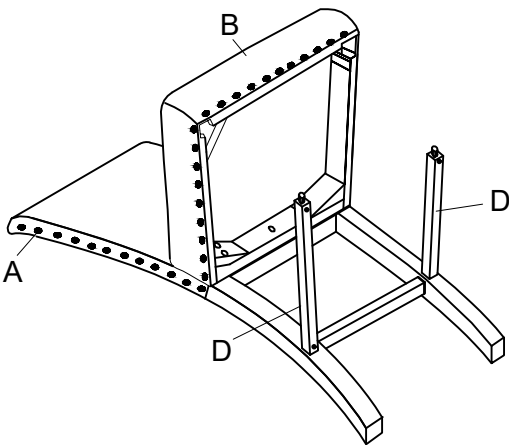

ASSEMBLY INSTRUCTION

Model: D1622BS

Description: BAR STOOL(2/BOX)

Thank you for purchasing this quality product. Be sure to check all packing material carefully for small parts that may have come loose inside the carton during shipment.

Step 1

Step 2

Step 2

Step 2

PARTS			
A		CHAIR BACK	1PCS
B		SEAT	1PCS
C		FRONT LEG	2PCS
D		SIDE STRETCHER	2PCS
E		FRONT STRETCHER	1PCS
HARDWARE LIST			
F		∅5/16"*22mm	9PCS
G		∅5/16"	9PCS
H		∅5/16"*3-1/2"	4PCS
I		∅5/16"*2-1/4"	5PCS
K		M5	1PCS
L		∅10*30mm	2PCS
M		∅8*1-3/4"	6PCS