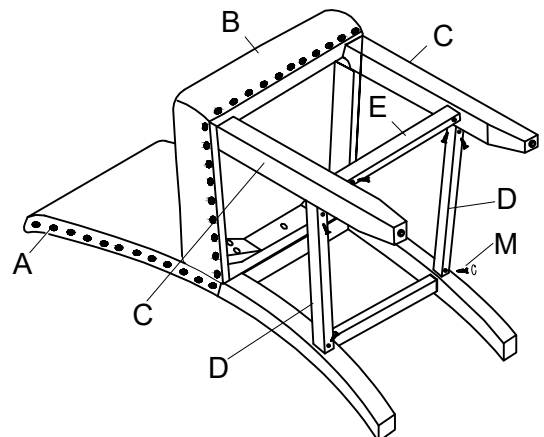

ASSEMBLY INSTRUCTION

Model: D1622BS

Description: BAR STOOL(2/BOX)

Thank you for purchasing this quality product. Be sure to check all packing material carefully for small parts that may have come loose inside the carton during shipment.

Step 1

Step 2

Step 2

Step 2

PARTS			
A		CHAIR BACK	1PCS
B		SEAT	1PCS
C		FRONT LEG	2PCS
D		SIDE STRETCHER	2PCS
E		FRONT STRETCHER	1PCS
HARDWARE LIST			
F		∅5/16"*22mm	9PCS
G		∅5/16"	9PCS
H		∅5/16"*3-1/2"	4PCS
I		∅5/16"*2-1/4"	5PCS
K		M5	1PCS
L		∅10*30mm	2PCS
M		∅8*1-3/4"	6PCS