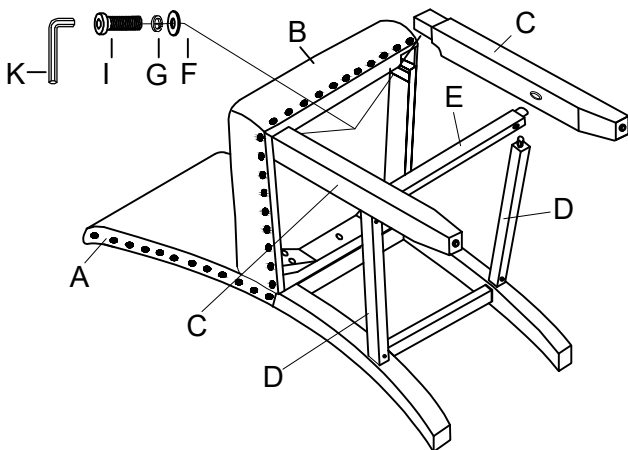

ASSEMBLY INSTRUCTION

Model: D1622BS

Description: BAR STOOL(2/BOX)

Thank you for purchasing this quality product. Be sure to check all packing material carefully for small parts that may have come loose inside the carton during shipment.

Step 1

Step 2

Step 2

Step 2

PARTS			
A		CHAIR BACK	1PCS
B		SEAT	1PCS
C		FRONT LEG	2PCS
D		SIDE STRETCHER	2PCS
E		FRONT STRETCHER	1PCS
HARDWARE LIST			
F		∅5/16"*22mm	9PCS
G		∅5/16"	9PCS
H		∅5/16"*3-1/2"	4PCS
I		∅5/16"*2-1/4"	5PCS
K		M5	1PCS
L		∅10*30mm	2PCS
M		∅8*1-3/4"	6PCS