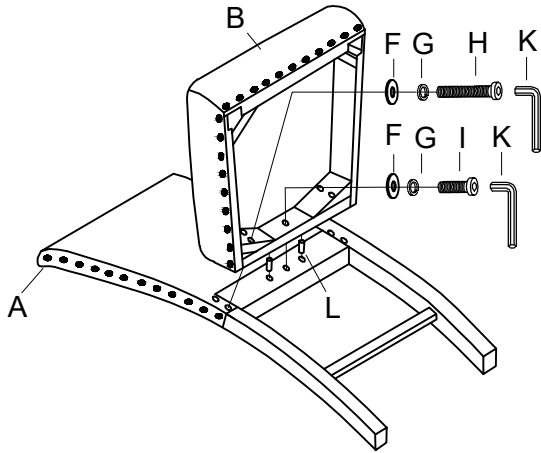

ASSEMBLY INSTRUCTION

Model: D1622BS

Description: BAR STOOL(2/BOX)

Thank you for purchasing this quality product. Be sure to check all packing material carefully for small parts that may have come loose inside the carton during shipment.

Step 1

Step 2

Step 2

Step 2

PARTS			
A		CHAIR BACK	1PCS
B		SEAT	1PCS
C		FRONT LEG	2PCS
D		SIDE STRETCHER	2PCS
E		FRONT STRETCHER	1PCS
HARDWARE LIST			
F		∅5/16"*22mm	9PCS
G		∅5/16"	9PCS
H		∅5/16"*3-1/2"	4PCS
I		∅5/16"*2-1/4"	5PCS
K		M5	1PCS
L		∅10*30mm	2PCS
M		∅8*1-3/4"	6PCS