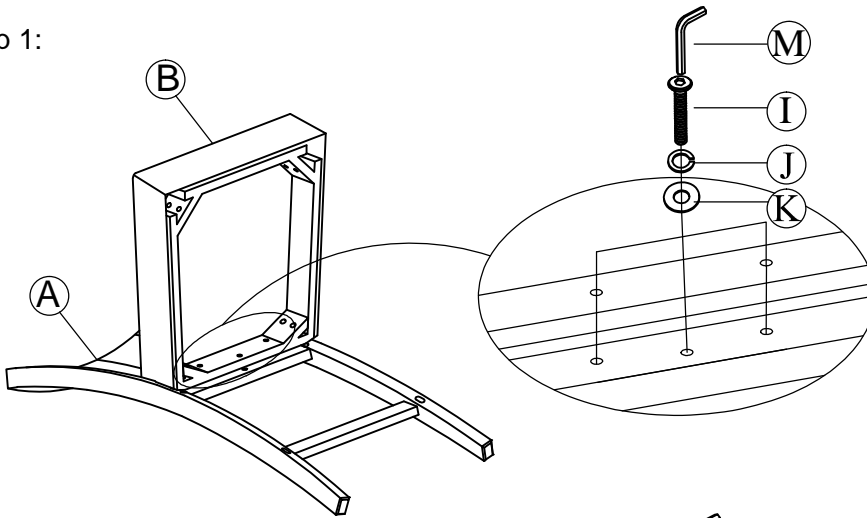

ASSEMBLY INSTRUCTION

Model : D06BS

Description : Bar Stool

Thank you for purchasing this quality product. Be sure to check all packing material carefully for small parts that may have come loose inside the carton during shipment.

Step 1:

Step 2:

Step 3:

PART LIST:

No.	Description	Diagram	Quantity
A	Chair Back		1
B	Seat Cushion		1
C	Chair Legs		2
D	Front Stretcher		1
E	Left Stretcher		1
F	Right Stretcher		1

HARDWARE LIST:

No.	Description	Diagram	size	Quantity
G	Bolt		Ø5/16" x 3-1/4"	4
H	Bolt		Ø5/16" x 2-3/8"	4
I	Bolt		Ø5/16" x 1-3/4"	3
J	Lock Washer		Ø5/16"	11
K	Flat Washer		Ø5/16"	11
L	Screw		M4*1-1/2"	6
M	Allen Key		M5	1