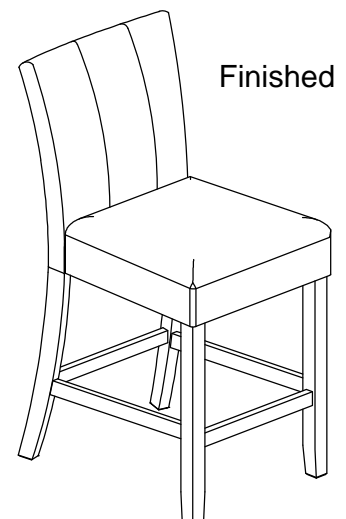

ASSEMBLY INSTRUCTION

Model : D06BS

Description : Bar Stool

Thank you for purchasing this quality product. Be sure to check all packing material carefully for small parts that may have come loose inside the carton during shipment.

Step 1:

Step 2:

Step 3:

PART LIST:

No.	Description	Diagram	Quantity
A	Chair Back		1
B	Seat Cushion		1
C	Chair Legs		2
D	Front Stretcher		1
E	Left Stretcher		1
F	Right Stretcher		1

HARDWARE LIST:

No.	Description	Diagram	size	Quantity
G	Bolt		Ø5/16" x 3-1/4"	4
H	Bolt		Ø5/16" x 2-3/8"	4
I	Bolt		Ø5/16" x 1-3/4"	3
J	Lock Washer		Ø5/16"	11
K	Flat Washer		Ø5/16"	11
L	Screw		M4*1-1/2"	6
M	Allen Key		M5	1