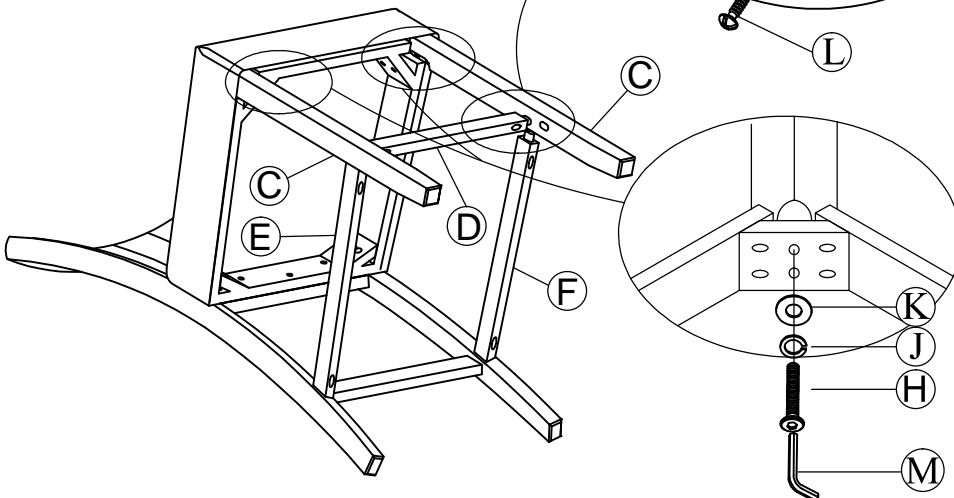

ASSEMBLY INSTRUCTION

Model : D06BS

Description : Bar Stool

Thank you for purchasing this quality product. Be sure to check all packing material carefully for small parts that may have come loose inside the carton during shipment.

Step 1:

Step 2:

Step 3:

PART LIST:

No.	Description	Diagram	Quantity
A	Chair Back		1
B	Seat Cushion		1
C	Chair Legs		2
D	Front Stretcher		1
E	Left Stretcher		1
F	Right Stretcher		1

HARDWARE LIST:

No.	Description	Diagram	size	Quantity
G	Bolt		Ø5/16" x 3-1/4"	4
H	Bolt		Ø5/16" x 2-3/8"	4
I	Bolt		Ø5/16" x 1-3/4"	3
J	Lock Washer		Ø5/16"	11
K	Flat Washer		Ø5/16"	11
L	Screw		M4*1-1/2"	6
M	Allen Key		M5	1