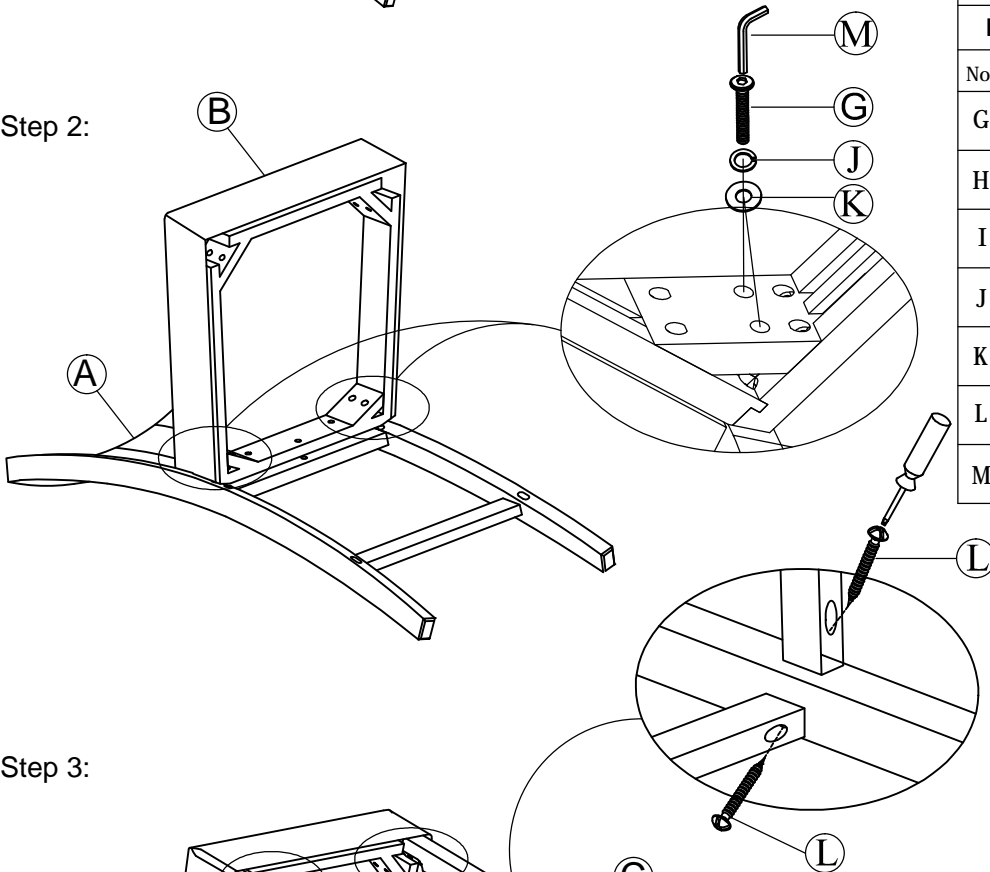

ASSEMBLY INSTRUCTION

Model : D06BS

Description : Bar Stool

Thank you for purchasing this quality product. Be sure to check all packing material carefully for small parts that may have come loose inside the carton during shipment.

Step 1:

Step 2:

Step 3:

PART LIST:

No.	Description	Diagram	Quantity
A	Chair Back		1
B	Seat Cushion		1
C	Chair Legs		2
D	Front Stretcher		1
E	Left Stretcher		1
F	Right Stretcher		1

HARDWARE LIST:

No.	Description	Diagram	size	Quantity
G	Bolt		Ø5/16" x 3-1/4"	4
H	Bolt		Ø5/16" x 2-3/8"	4
I	Bolt		Ø5/16" x 1-3/4"	3
J	Lock Washer		Ø5/16"	11
K	Flat Washer		Ø5/16"	11
L	Screw		M4*1-1/2"	6
M	Allen Key		M5	1