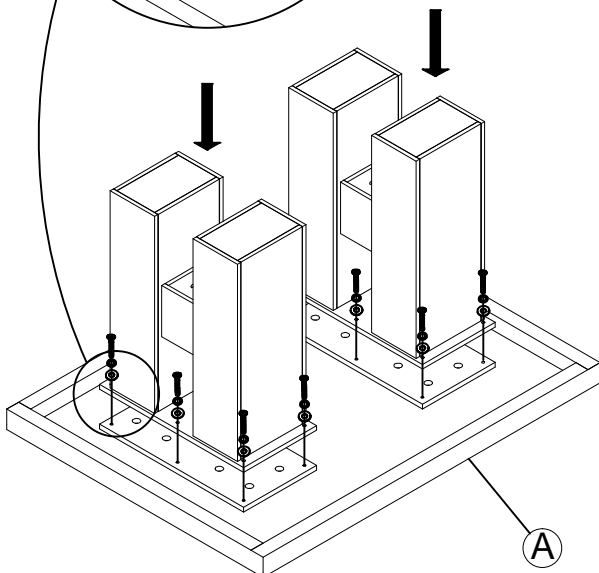

ASSEMBLY INSTRUCTION

Model : D04BT

Description : Bar Table

Thank you for purchasing this quality product. Be sure to check all packing material carefully for small parts that may have come loose inside the carton during shipment.

Step 1:

PART LIST:

No.	Description	Diagram	Quantity
A	Table Top		1
B	Table Legs		4
C	Connection Box		2
D	Connection Panel		2

HARDWARE LIST:

No.	Description	Diagram	size	Quantity
E	Bolt		Ø1/4" x 1-3/8"	36
F	Lock Washer		Ø1/4"	36
G	Flat Washer		Ø1/4"	36
H	Allen Key		M4	1

Step 2:

Step 3:

Finished

Made in Viet Nam