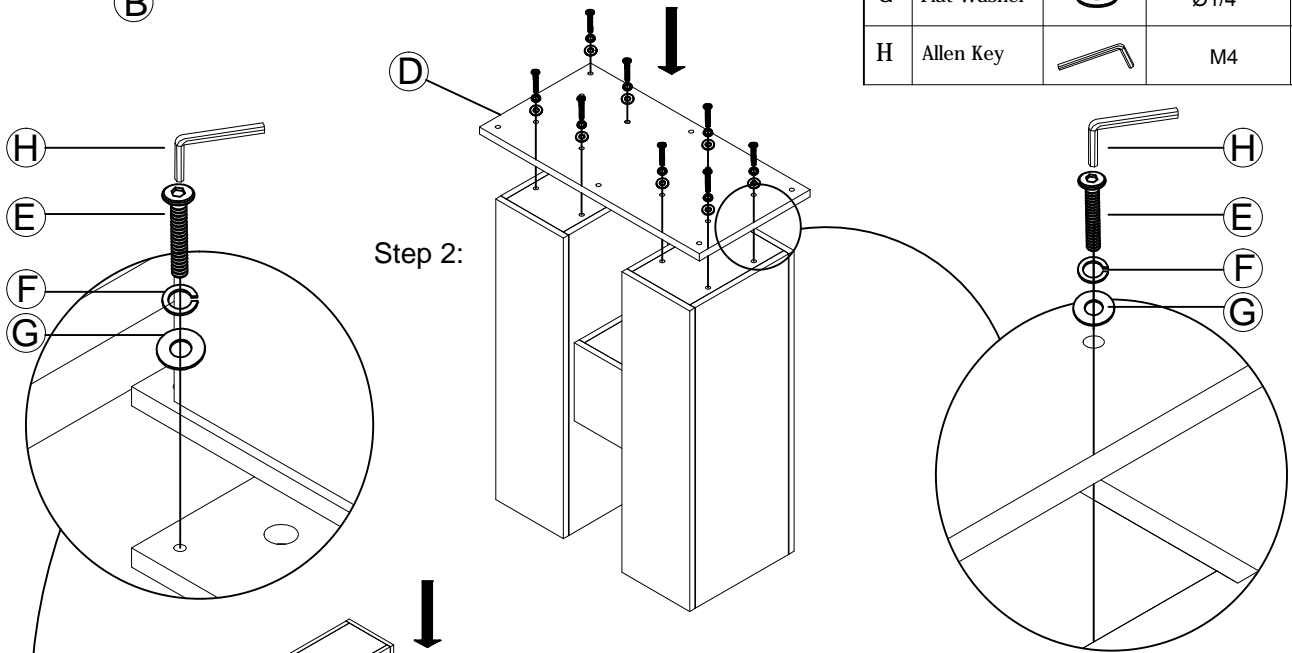

HARDWARE LIST:

No.	Description	Diagram	size	Quantity
E	Bolt		Ø1/4" x 1-3/8"	36
F	Lock Washer		Ø1/4"	36
G	Flat Washer		Ø1/4"	36
H	Allen Key		M4	1

Step 2:

Step 3: