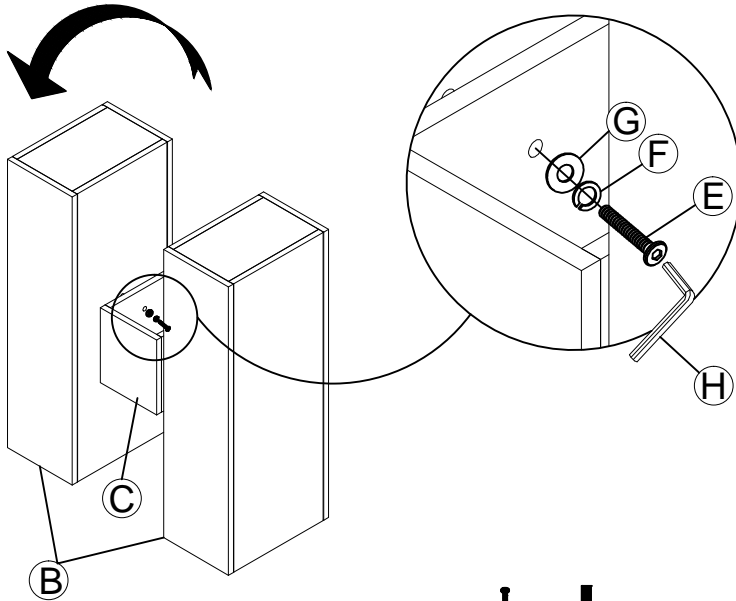

ASSEMBLY INSTRUCTION

Model : D04BT

Description : Bar Table

Thank you for purchasing this quality product. Be sure to check all packing material carefully for small parts that may have come loose inside the carton during shipment.

Step 1:

PART LIST:

| No. | Description | Diagram | Quantity |
|-----|------------------|---------|----------|
| A | Table Top | | 1 |
| B | Table Legs | | 4 |
| C | Connection Box | | 2 |
| D | Connection Panel | | 2 |

HARDWARE LIST:

| No. | Description | Diagram | size | Quantity |
|-----|-------------|---------|----------------|----------|
| E | Bolt | | Ø1/4" x 1-3/8" | 36 |
| F | Lock Washer | | Ø1/4" | 36 |
| G | Flat Washer | | Ø1/4" | 36 |
| H | Allen Key | | M4 | 1 |