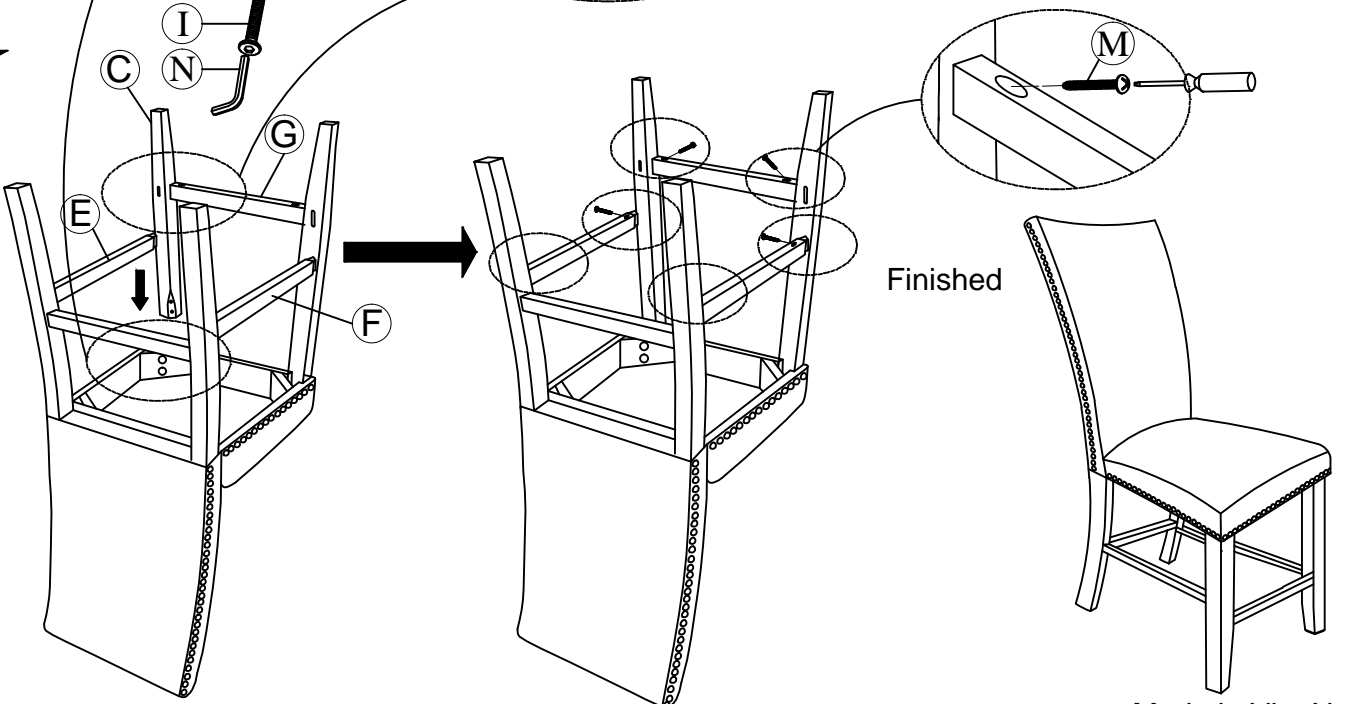

# ASSEMBLY INSTRUCTION

Model : D04BS

Description : Bar Stool

Thank you for purchasing this quality product. Be sure to check all packing material carefully for small parts that may have come loose inside the carton during shipment.

Step 1:

Step 2:

Step 3:

## PART LIST:

No.	Description	Diagram	Quantity
A	Chair Back		1
B	Seat Cushion		1
C	Chair Left Leg		1
D	Chair Right Leg		1
E	Left Stretcher		1
F	Right Stretcher		1
G	Front Stretcher		1

## HARDWARE LIST:

No.	Description	Diagram	size	Quantity
H	Bolt		Ø1/4" x 3-1/4"	4
I	Bolt		Ø1/4" x 2-1/4"	4
J	Bolt		Ø1/4" x 1-1/2"	3
K	Lock Washer		Ø1/4"	11
L	Flat Washer		Ø1/4"	11
M	Screw		M3*1-3/4"	6
N	Allen Key		M4	1