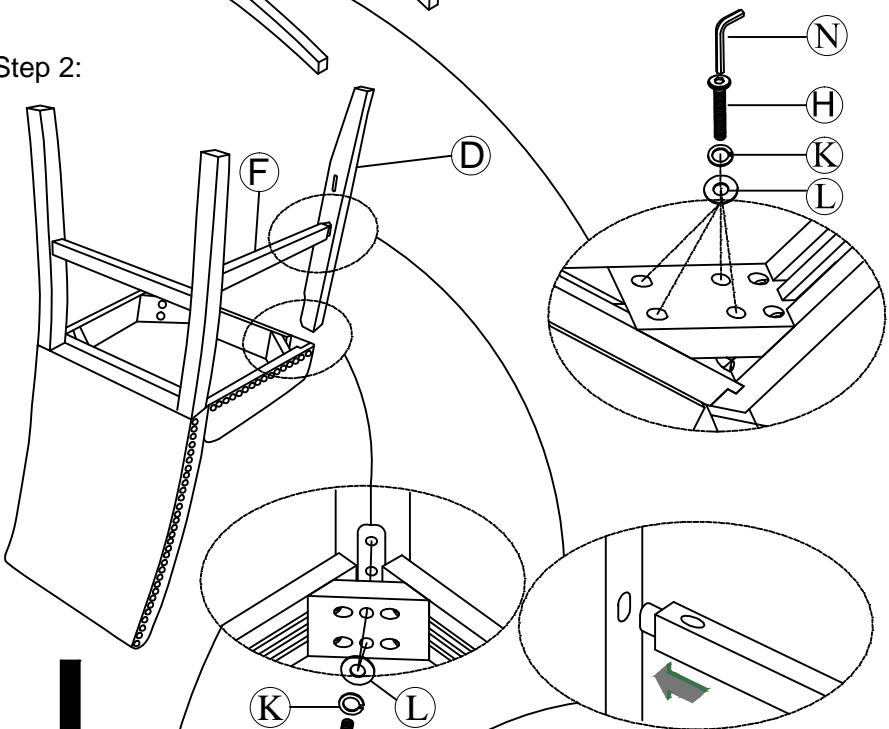

# ASSEMBLY INSTRUCTION

Model : D04BS

Description : Bar Stool

Thank you for purchasing this quality product. Be sure to check all packing material carefully for small parts that may have come loose inside the carton during shipment.

Step 1:

Step 2:

Step 3:

## PART LIST:

No.	Description	Diagram	Quantity
A	Chair Back		1
B	Seat Cushion		1
C	Chair Left Leg		1
D	Chair Right Leg		1
E	Left Stretcher		1
F	Right Stretcher		1
G	Front Stretcher		1

## HARDWARE LIST:

No.	Description	Diagram	size	Quantity
H	Bolt		Ø1/4" x 3-1/4"	4
I	Bolt		Ø1/4" x 2-1/4"	4
J	Bolt		Ø1/4" x 1-1/2"	3
K	Lock Washer		Ø1/4"	11
L	Flat Washer		Ø1/4"	11
M	Screw		M3*1-3/4"	6
N	Allen Key		M4	1