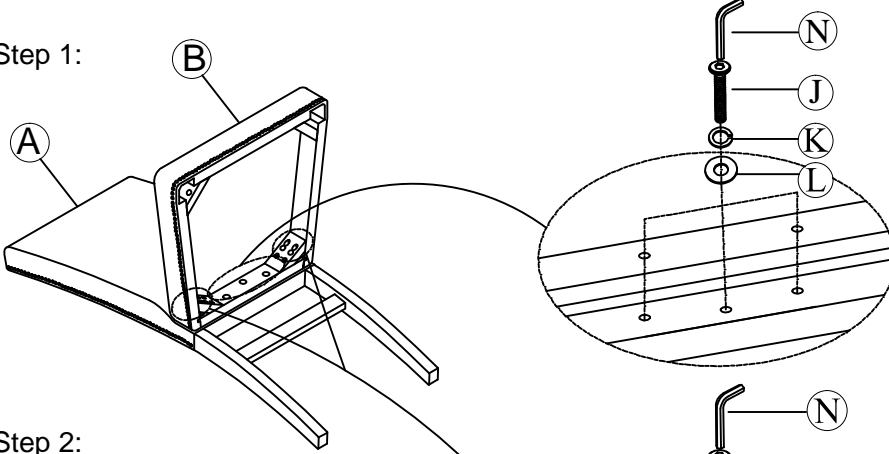

# ASSEMBLY INSTRUCTION

Model : D04BS

Description : Bar Stool

Thank you for purchasing this quality product. Be sure to check all packing material carefully for small parts that may have come loose inside the carton during shipment.

Step 1:

Step 2:

Step 3:

## PART LIST:

No.	Description	Diagram	Quantity
A	Chair Back		1
B	Seat Cushion		1
C	Chair Left Leg		1
D	Chair Right Leg		1
E	Left Stretcher		1
F	Right Stretcher		1
G	Front Stretcher		1

## HARDWARE LIST:

No.	Description	Diagram	size	Quantity
H	Bolt		Ø1/4" x 3-1/4"	4
I	Bolt		Ø1/4" x 2-1/4"	4
J	Bolt		Ø1/4" x 1-1/2"	3
K	Lock Washer		Ø1/4"	11
L	Flat Washer		Ø1/4"	11
M	Screw		M3*1-3/4"	6
N	Allen Key		M4	1