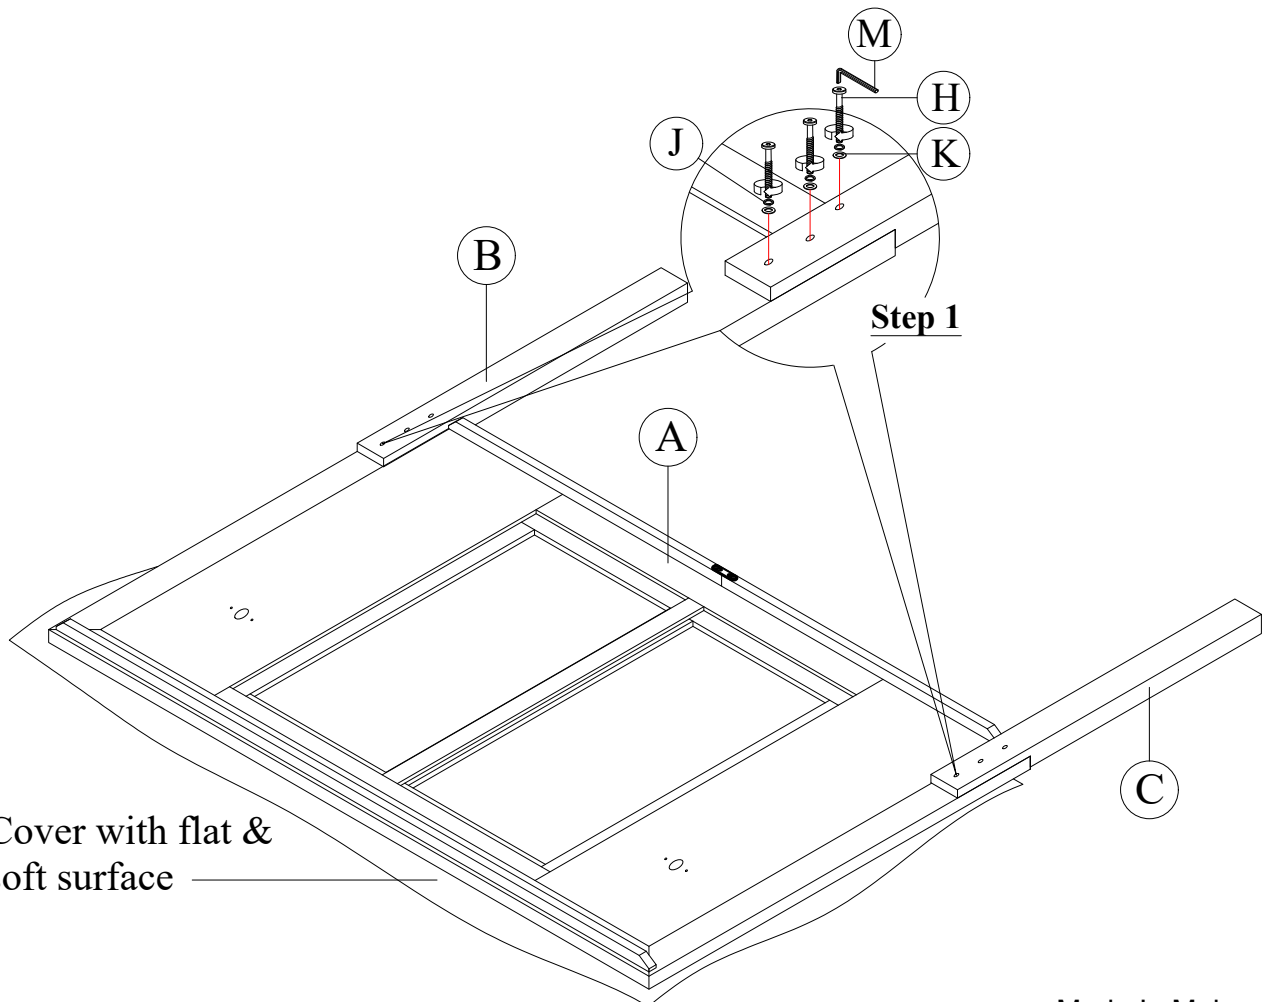

ASSEMBLY INSTRUCTION

Model : BLAKE-BLACK/GOLD
-QB-HB/FB/SLATS-QB/KB-SR

Description : BLAKE QUEEN BED
HEADBOARD/FOOTBOARD/SLATS
QUEEN/KING BED RAILS BLACK/GOLD

Thank you for purchasing this quality product. Be sure to check all packing material carefully for small parts that may have come loose inside the carton during shipment.

PART LIST :

HARDWARE LIST :

No.	Description	Diagram	Quantity	No.	Description	Diagram	Size	Quantity
A	HEADBOARD PANEL		1	H	JCBB SCREW		M8 x 40mm	6
B	LEFT HEADBOARD LEG		1	I	JCBB SCREW		M8 x 25mm	8
C	RIGHT HEADBOARD LEG		1	J	SPRING WASHER		M8 x 15mm	14
D	FOOTBOARD		1	K	FLAT WASHER		M8 x 22mm	14
E	SIDE RAIL		2	L	CB SCREW		M4 x 32mm	6
F	WOODEN SLAT		3	M	ALLEN KEY		M5	1
G	WOODEN SUPPORT		3	N	SCREW DRIVER (*)			1

(*) The manufacturer does not provide item N.

Made In Malaysia

ASSEMBLY INSTRUCTION

Model : BLAKE-BLACK/GOLD
-QB-HB/FB/SLATS-QB/KB-SR

Description : BLAKE QUEEN BED
HEADBOARD/FOOTBOARD/SLATS
QUEEN/KING BED RAILS BLACK/GOLD