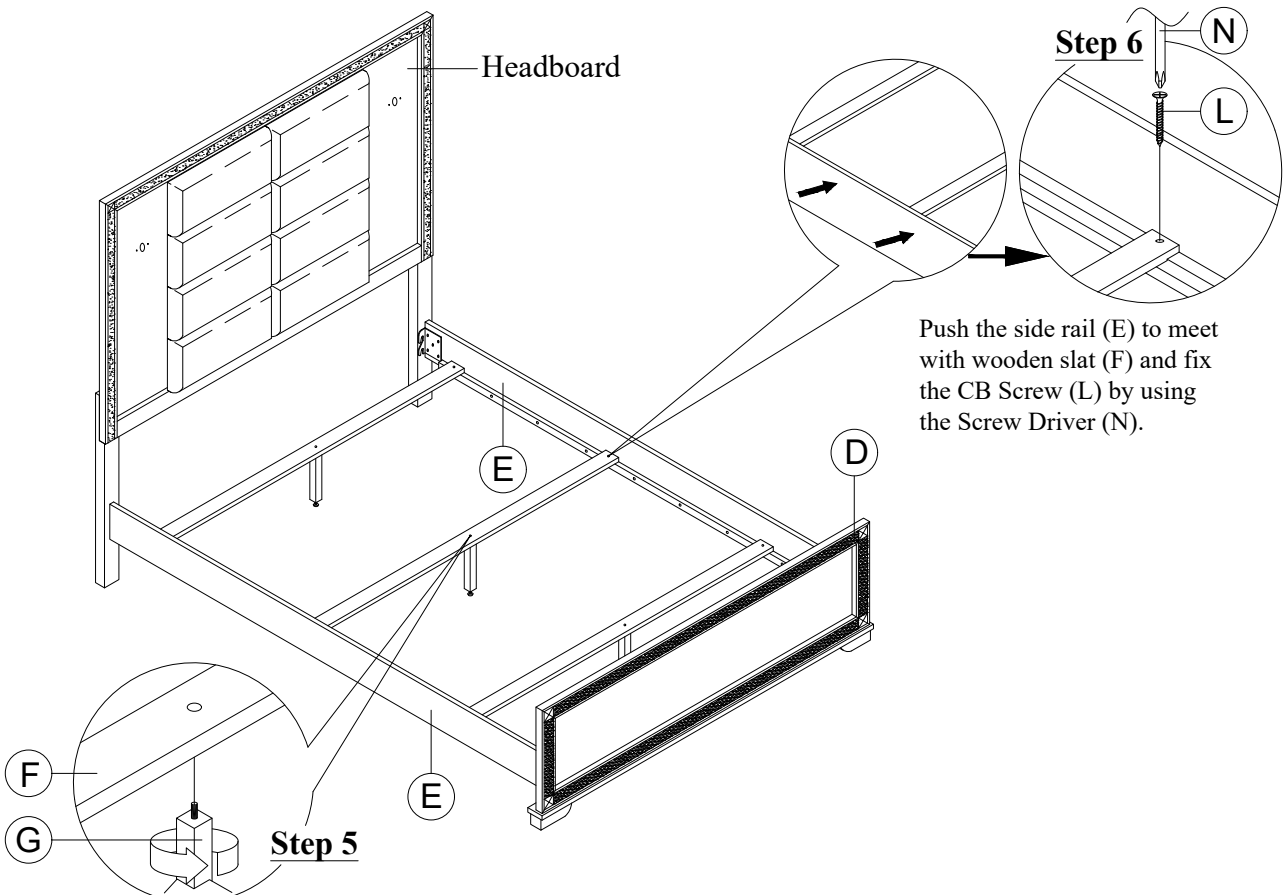

ASSEMBLY INSTRUCTION

Model : BLAKE-BLACK/GOLD
-QB-HB/FB/SLATS-QB/KB-SR

Description : BLAKE QUEEN BED
HEADBOARD/FOOTBOARD/SLATS
QUEEN/KING BED RAILS BLACK/GOLD

Thank you for purchasing this quality product. Be sure to check all packing material carefully for small parts that may have come loose inside the carton during shipment.

Made In Malaysia