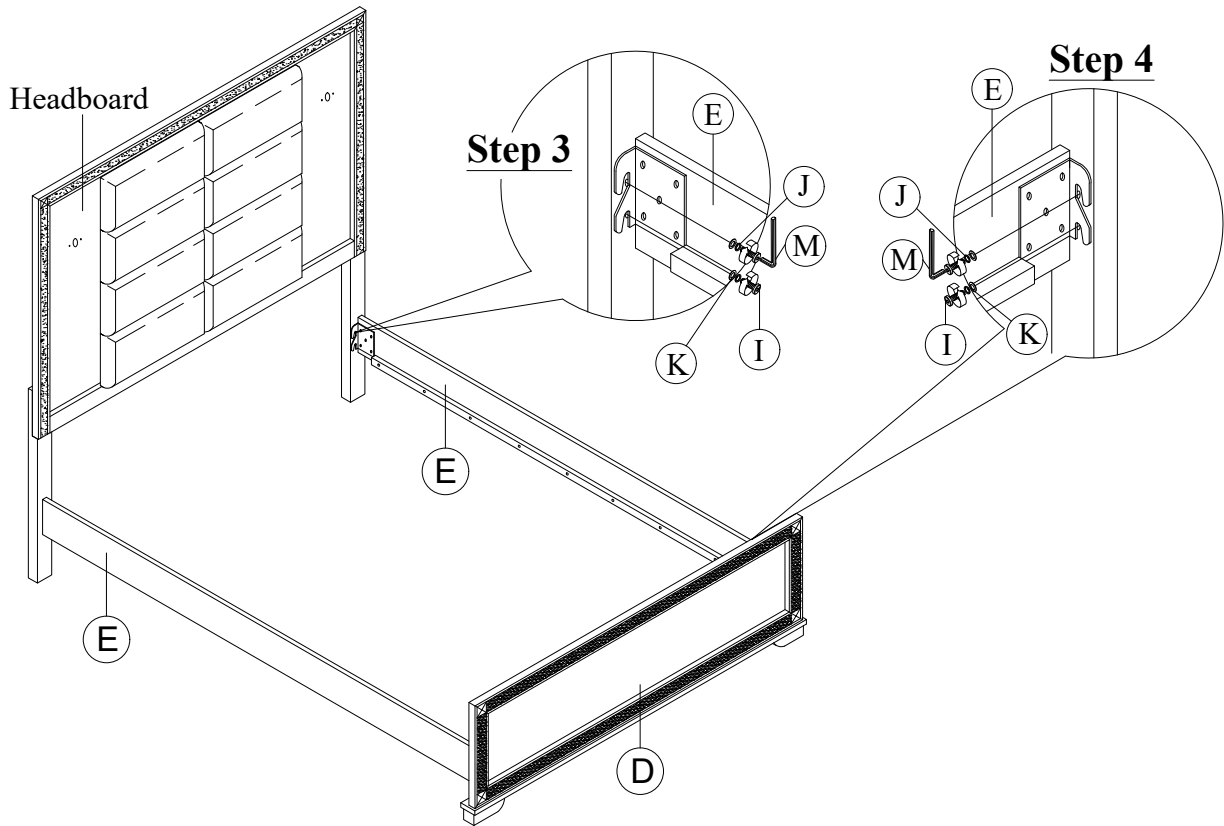

ASSEMBLY INSTRUCTION

Model : BLAKE-BLACK/GOLD
-QB-HB/FB/SLATS-QB/KB-SR

Description : BLAKE QUEEN BED
HEADBOARD/FOOTBOARD/SLATS
QUEEN/KING BED RAILS BLACK/GOLD

Thank you for purchasing this quality product. Be sure to check all packing material carefully for small parts that may have come loose inside the carton during shipment.

Made In Malaysia