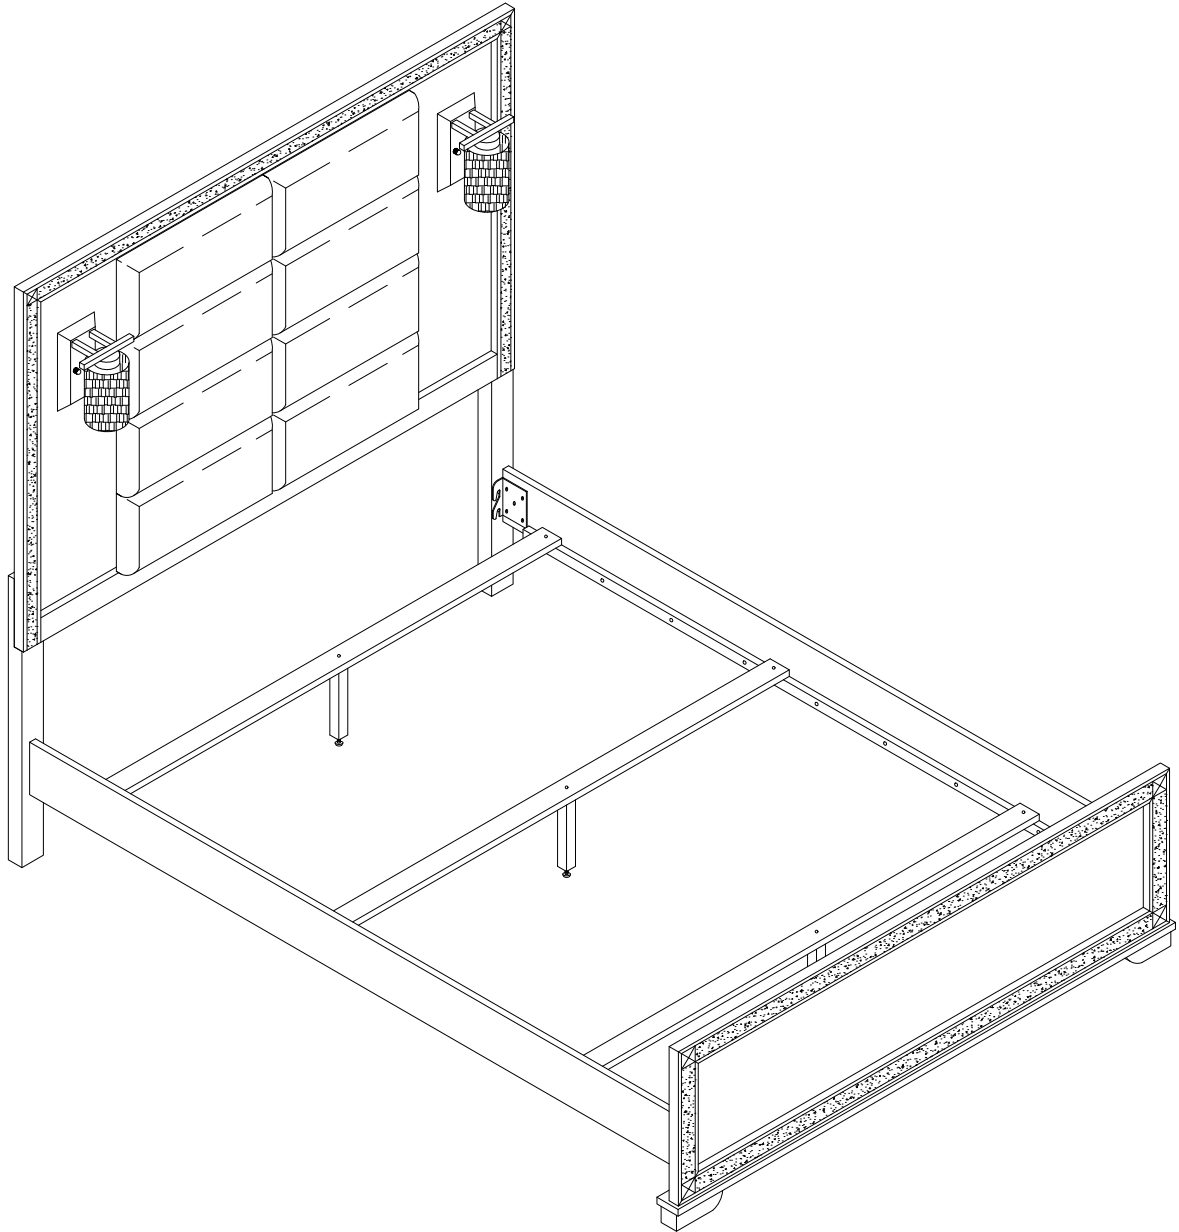

ASSEMBLY INSTRUCTION

Model : BLAKE-BLACK/GOLD
-QB-HB/FB/SLATS-QB/KB-SR

Description : BLAKE QUEEN BED
HEADBOARD/FOOTBOARD/SLATS
QUEEN/KING BED RAILS BLACK/GOLD

Thank you for purchasing this quality product. Be sure to check all packing material carefully for small parts that may have come loose inside the carton during shipment.

PART LIST :

HARDWARE LIST :

No.	Description	Diagram	Quantity	No.	Description	Diagram	Size	Quantity
A	HEADBOARD PANEL		1	H	JCBB SCREW		M8 x 40mm	6
B	LEFT HEADBOARD LEG		1	I	JCBB SCREW		M8 x 25mm	8
C	RIGHT HEADBOARD LEG		1	J	SPRING WASHER		M8 x 15mm	14
D	FOOTBOARD		1	K	FLAT WASHER		M8 x 22mm	14
E	SIDE RAIL		2	L	CB SCREW		M4 x 32mm	6
F	WOODEN SLAT		3	M	ALLEN KEY		M5	1
G	WOODEN SUPPORT		3	N	SCREW DRIVER (*)			1

(*) The manufacturer does not provide item N.

Made In Malaysia

ASSEMBLY INSTRUCTION

Model : BLAKE-BLACK/GOLD
-QB-HB/FB/SLATS-QB/KB-SR

Description : BLAKE QUEEN BED
HEADBOARD/FOOTBOARD/SLATS
QUEEN/KING BED RAILS BLACK/GOLD

Model : BLAKE-BLACK/GOLD
-QB-HB/FB/SLATS-QB/KB-SR

Description : BLAKE QUEEN BED
HEADBOARD/FOOTBOARD/SLATS
QUEEN/KING BED RAILS BLACK/GOLD

Thank you for purchasing this quality product. Be sure to check all packing material carefully for small parts that may have come loose inside the carton during shipment.