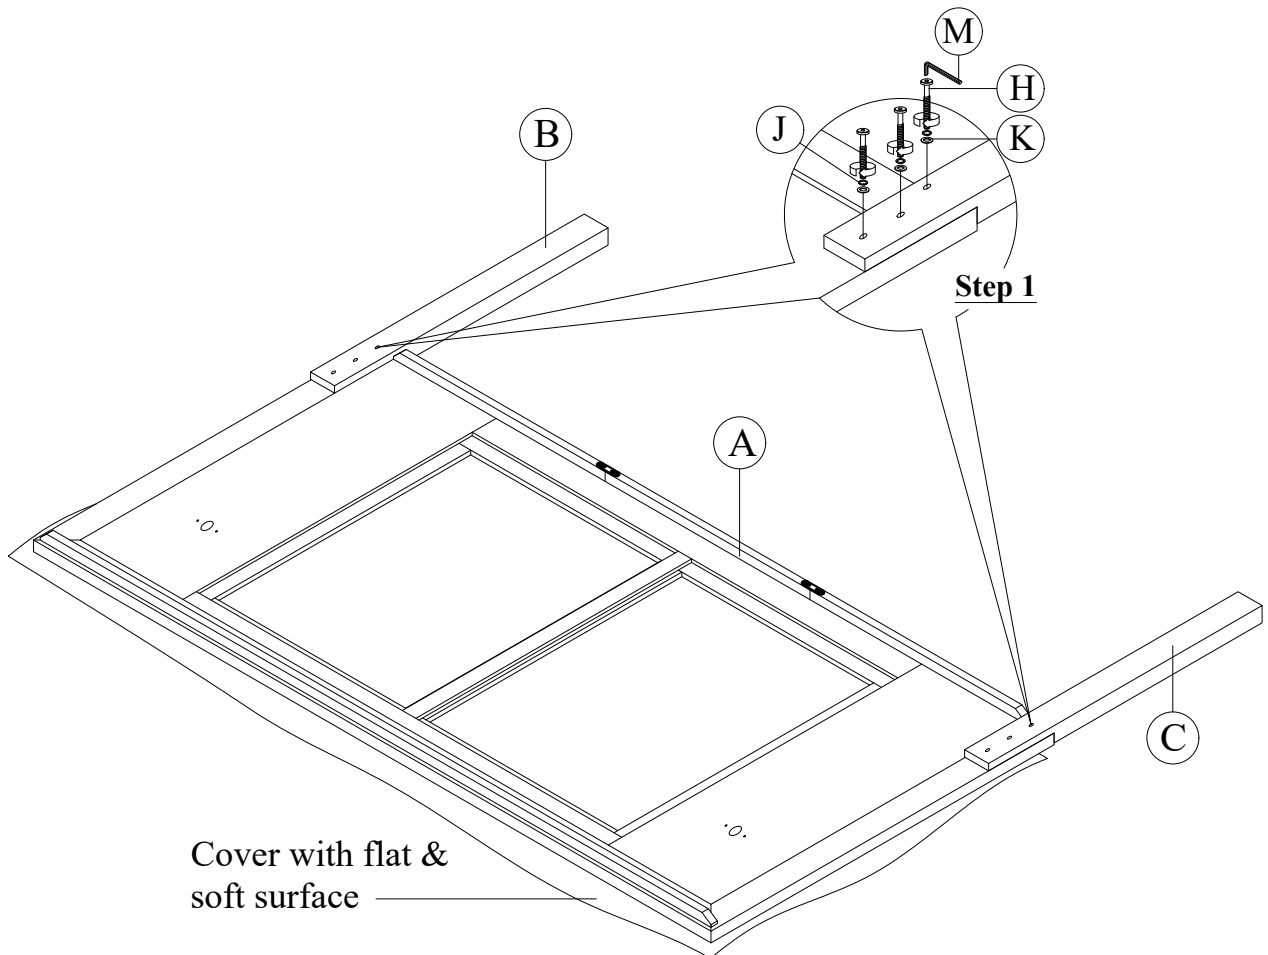

ASSEMBLY INSTRUCTION

Model : BLAKE-BLACK/GOLD
-KB-HB/FB/SLATS-QB/KB-SR

Description : BLAKE KING BED
HEADBOARD/FOOTBOARD/SLATS
QUEEN/KING BED RAILS BLACK/GOLD

Thank you for purchasing this quality product. Be sure to check all packing material carefully for small parts that may have come loose inside the carton during shipment.

PART LIST :				HARDWARE LIST :				
No.	Description	Diagram	Quantity	No.	Description	Diagram	Size	Quantity
A	HEADBOARD PANEL		1	H	JCBB SCREW		M8 x 40mm	6
B	LEFT HEADBOARD LEG		1	I	JCBB SCREW		M8 x 25mm	8
C	RIGHT HEADBOARD LEG		1	J	SPRING WASHER		M8 x 15mm	14
D	FOOTBOARD		1	K	FLAT WASHER		M8 x 22mm	14
E	SIDE RAIL		2	L	CB SCREW		M4 x 32mm	6
F	WOODEN SLAT		3	M	ALLEN KEY		M5	1
G	WOODEN SUPPORT		6	N	SCREW DRIVER (*)			1

(*) The manufacturer does not provide item N.

Made In Malaysia