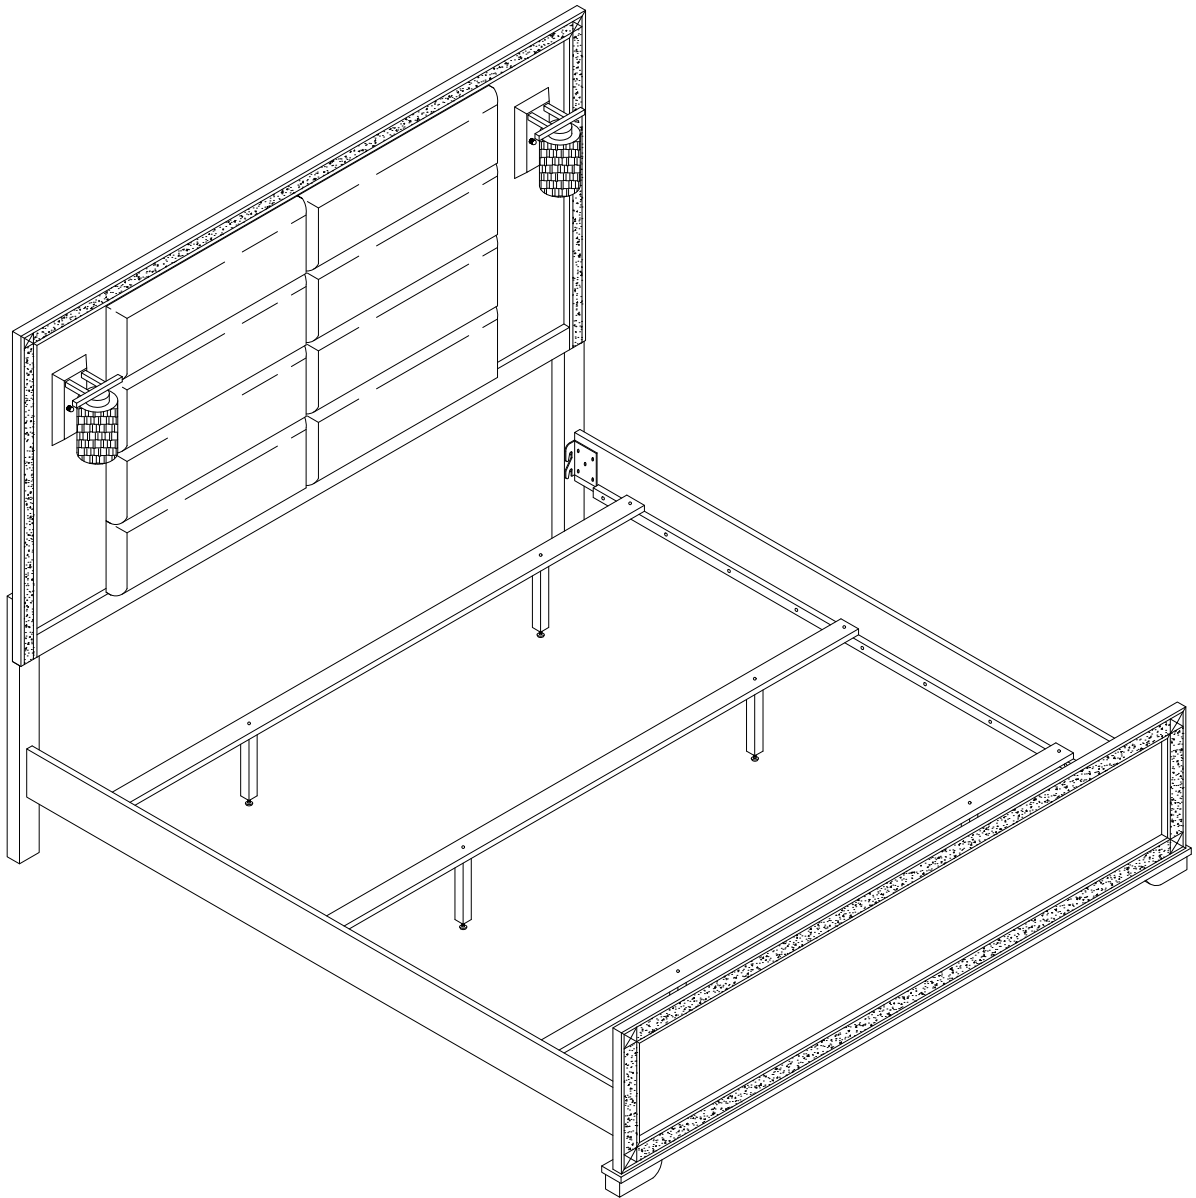

ASSEMBLY INSTRUCTION

Model : BLAKE-BLACK/GOLD
-KB-HB/FB/SLATS-QB/KB-SR

Description : BLAKE KING BED
HEADBOARD/FOOTBOARD/SLATS
QUEEN/KING BED RAILS BLACK/GOLD

Thank you for purchasing this quality product. Be sure to check all packing material carefully for small parts that may have come loose inside the carton during shipment.

PART LIST :				HARDWARE LIST :				
No.	Description	Diagram	Quantity	No.	Description	Diagram	Size	Quantity
A	HEADBOARD PANEL		1	H	JCBB SCREW		M8 x 40mm	6
B	LEFT HEADBOARD LEG		1	I	JCBB SCREW		M8 x 25mm	8
C	RIGHT HEADBOARD LEG		1	J	SPRING WASHER		M8 x 15mm	14
D	FOOTBOARD		1	K	FLAT WASHER		M8 x 22mm	14
E	SIDE RAIL		2	L	CB SCREW		M4 x 32mm	6
F	WOODEN SLAT		3	M	ALLEN KEY		M5	1
G	WOODEN SUPPORT		6	N	SCREW DRIVER (*)			1

(*) The manufacturer does not provide item N.

Made In Malaysia

ASSEMBLY INSTRUCTION

Model : BLAKE-BLACK/GOLD
-KB-HB/FB/SLATS-QB/KB-SR

Description : BLAKE KING BED
HEADBOARD/FOOTBOARD/SLATS
QUEEN/KING BED RAILS BLACK/GOLD

Model : BLAKE-BLACK/GOLD
-KB-HB/FB/SLATS-QB/KB-SR

Description : BLAKE KING BED
HEADBOARD/FOOTBOARD/SLATS
QUEEN/KING BED RAILS BLACK/GOLD

Thank you for purchasing this quality product. Be sure to check all packing material carefully for small parts that may have come loose inside the carton during shipment.