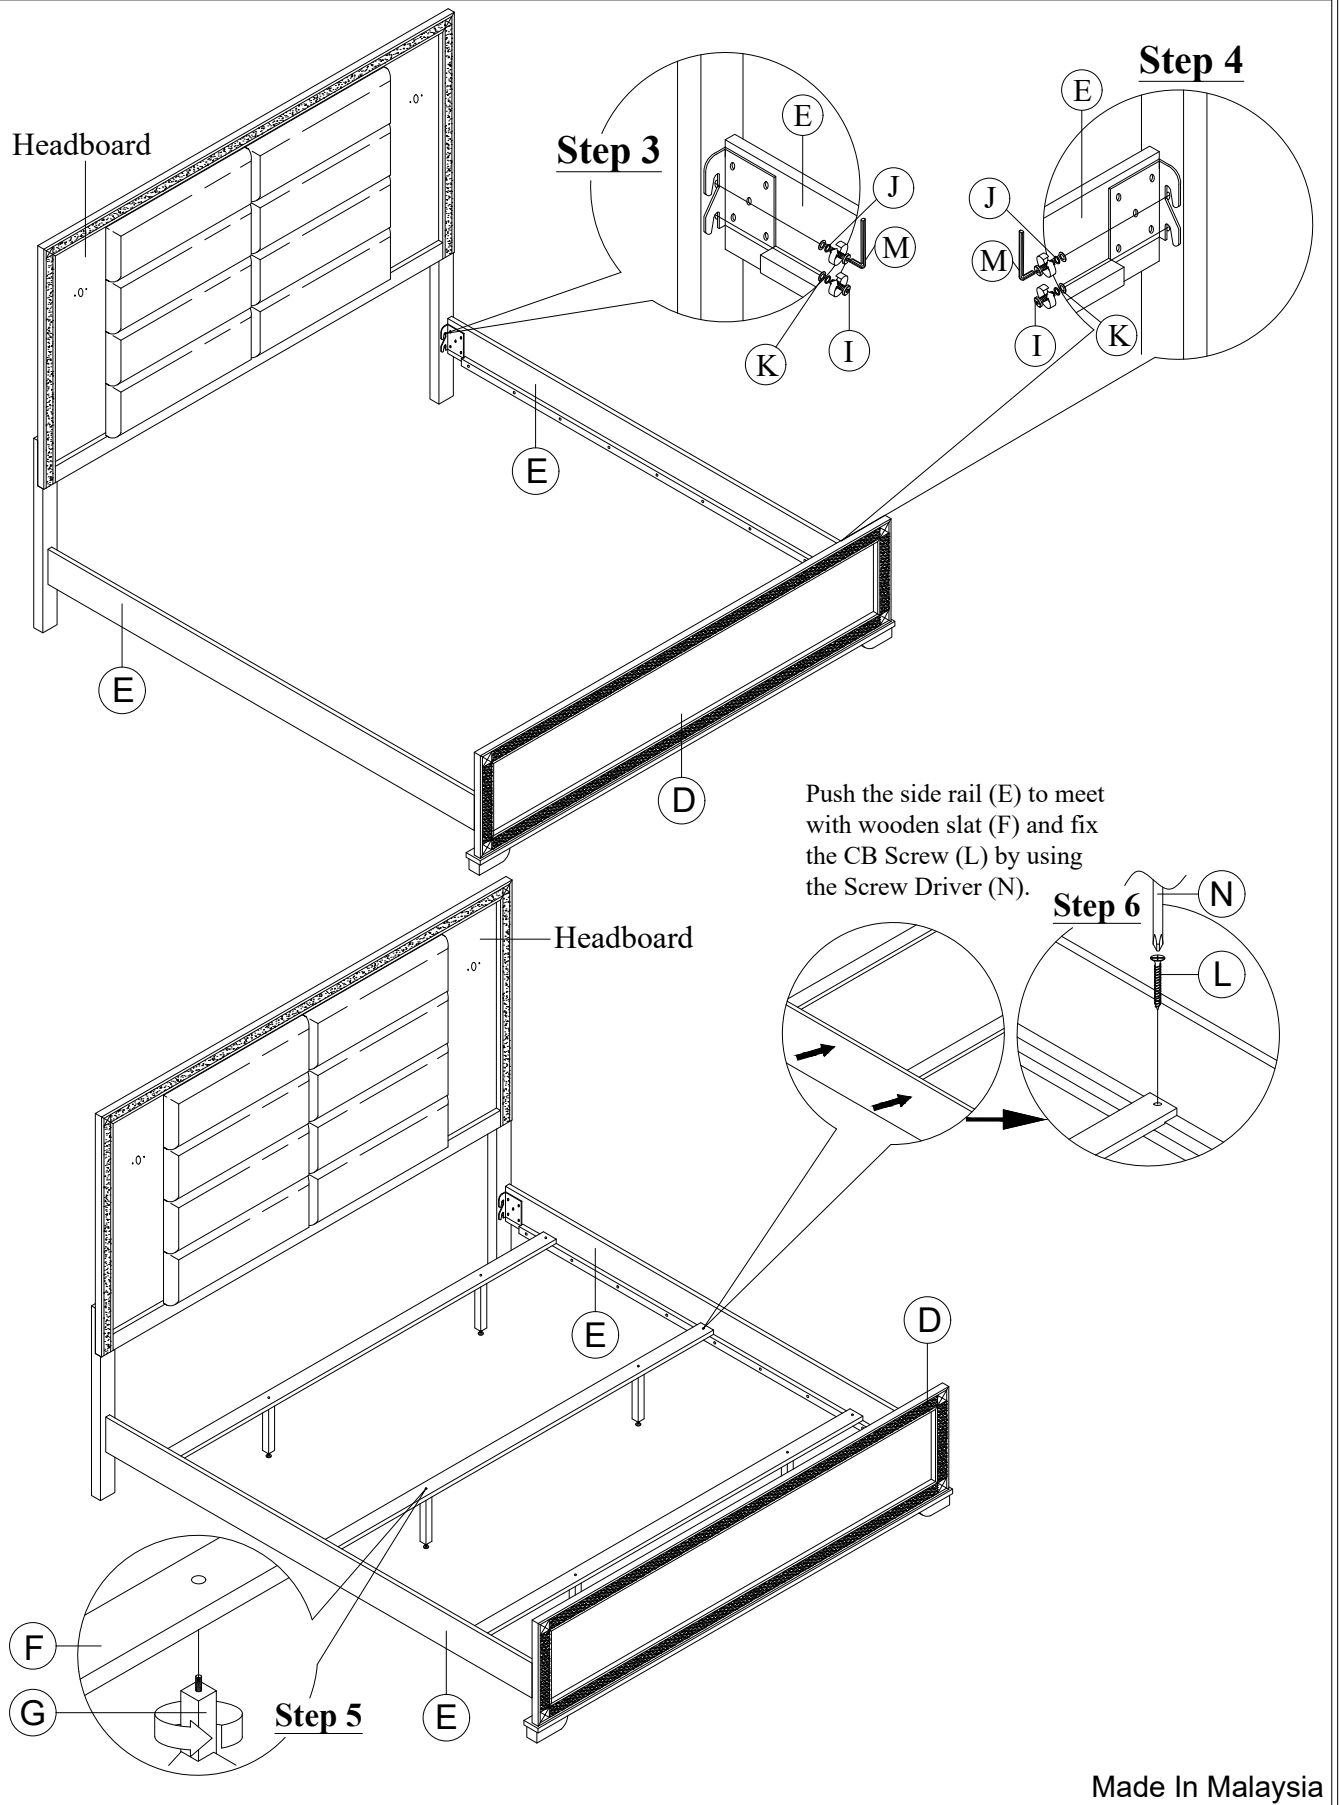

ASSEMBLY INSTRUCTION

Model : BLAKE-BLACK/GOLD
-KB-HB/FB/SLATS-QB/KB-SR

Description : BLAKE KING BED
HEADBOARD/FOOTBOARD/SLATS
QUEEN/KING BED RAILS BLACK/GOLD

Thank you for purchasing this quality product. Be sure to check all packing material carefully for small parts that may have come loose inside the carton during shipment.

Made In Malaysia