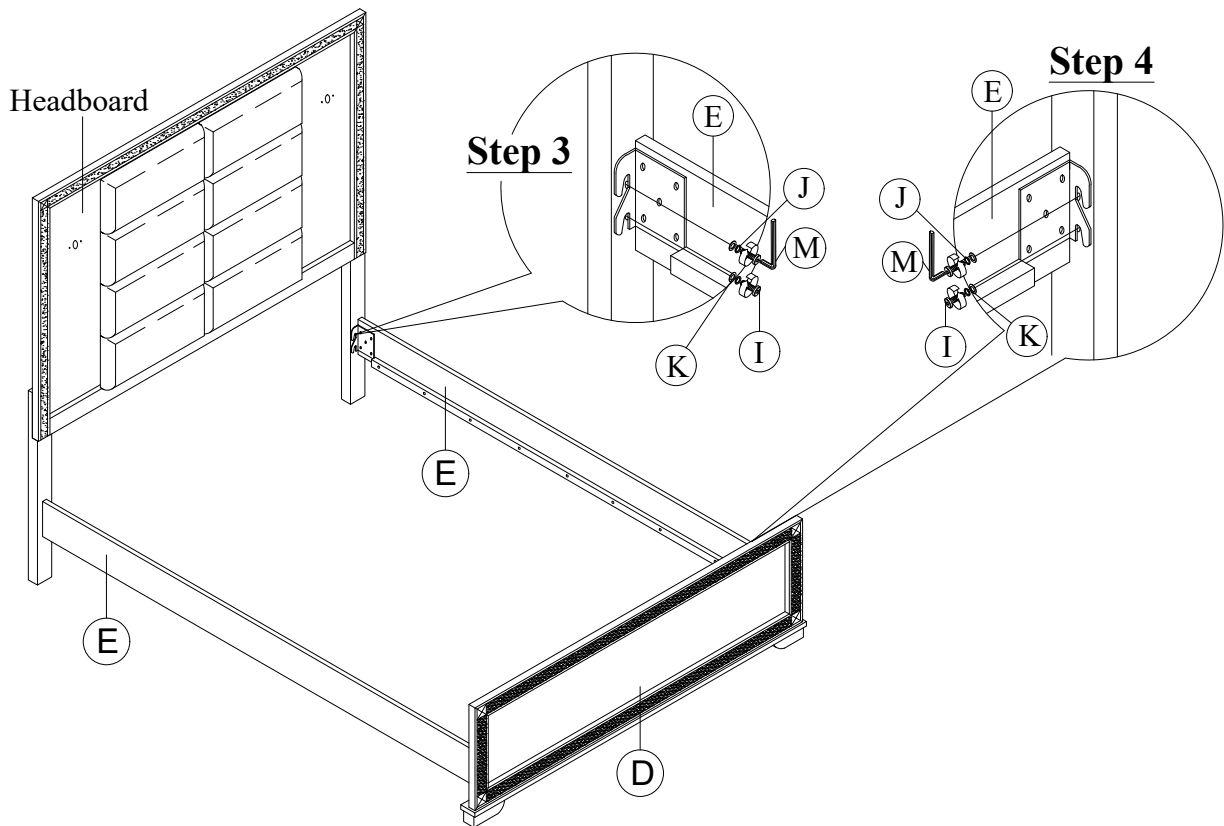

ASSEMBLY INSTRUCTION

Model : BLAKE-BLACK/GOLD
-FB-HB/FB/SLATS-FB-SR

Description : BLAKE FULL BED
HEADBOARD/FOOTBOARD/SLATS
FULL BED RAILS BLACK/GOLD

Thank you for purchasing this quality product. Be sure to check all packing material carefully for small parts that may have come loose inside the carton during shipment.

Made In Malaysia