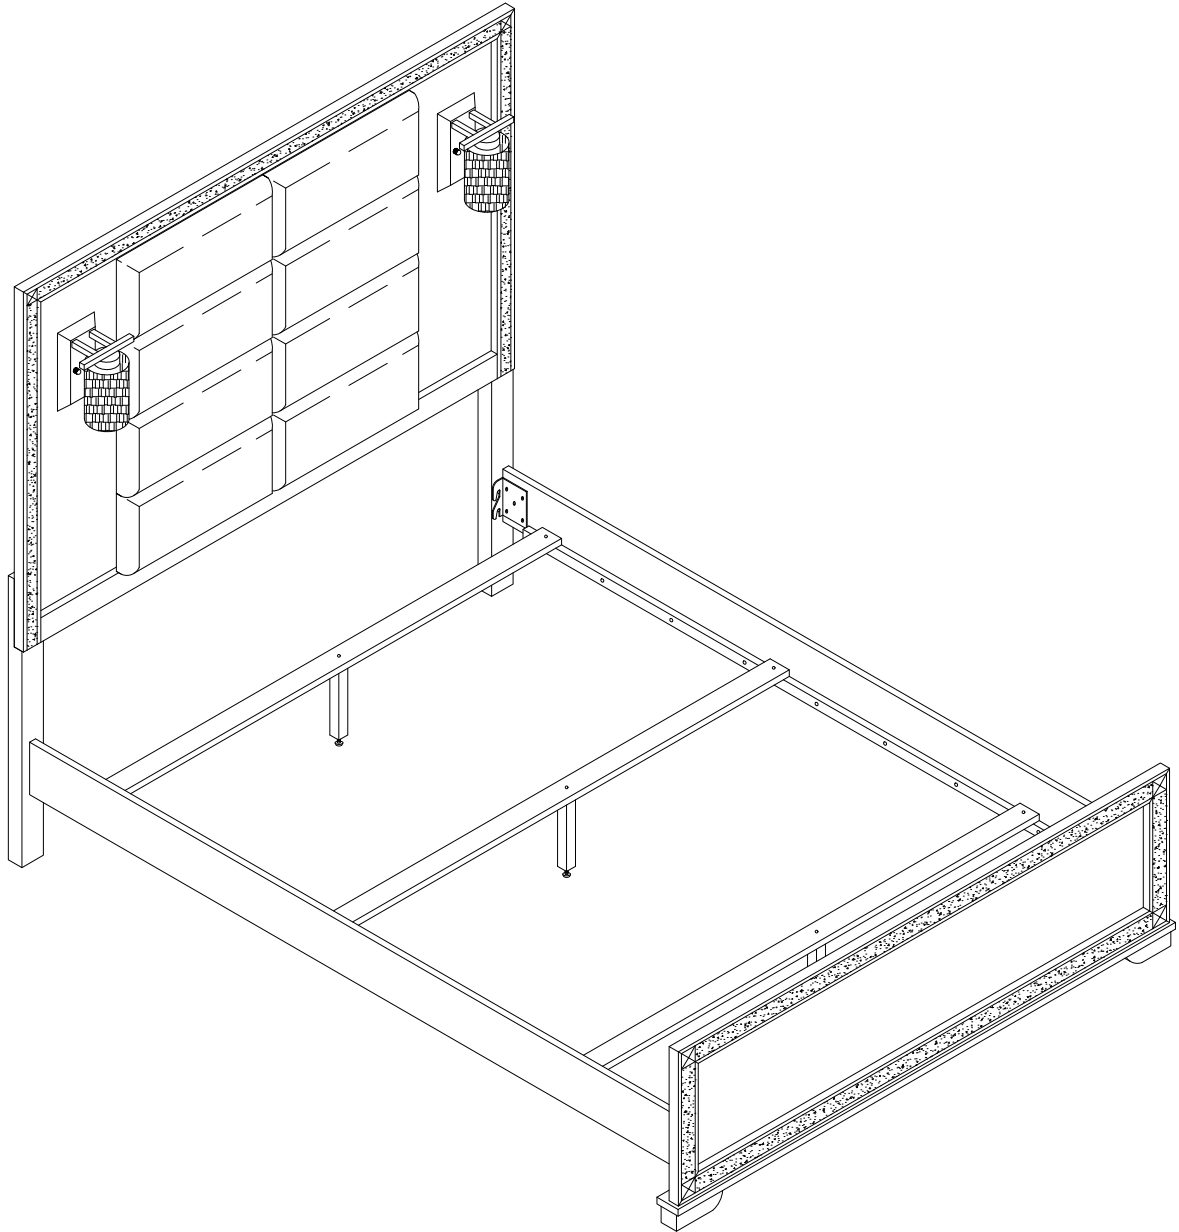

ASSEMBLY INSTRUCTION

Model : BLAKE-BLACK/GOLD
-FB-HB/FB/SLATS-FB-SR

Description : BLAKE FULL BED
HEADBOARD/FOOTBOARD/SLATS
FULL BED RAILS BLACK/GOLD

Thank you for purchasing this quality product. Be sure to check all packing material carefully for small parts that may have come loose inside the carton during shipment.

PART LIST :				HARDWARE LIST :				
No.	Description	Diagram	Quantity	No.	Description	Diagram	Size	Quantity
A	HEADBOARD PANEL		1	H	JCBB SCREW		M8 x 40mm	6
B	LEFT HEADBOARD LEG		1	I	JCBB SCREW		M8 x 25mm	8
C	RIGHT HEADBOARD LEG		1	J	SPRING WASHER		M8 x 15mm	14
D	FOOTBOARD		1	K	FLAT WASHER		M8 x 22mm	14
E	SIDE RAIL		2	L	CB SCREW		M4 x 32mm	6
F	WOODEN SLAT		3	M	ALLEN KEY		M5	1
G	WOODEN SUPPORT		3	N	SCREW DRIVER (*)			1

(*) The manufacturer does not provide item N.

Made In Malaysia

ASSEMBLY INSTRUCTION

Model : BLAKE-BLACK/GOLD
-FB-HB/FB/SLATS-FB-SR

Description : BLAKE FULL BED
HEADBOARD/FOOTBOARD/SLATS
FULL BED RAILS BLACK/GOLD

Model : BLAKE-BLACK/GOLD
-FB-HB/FB/SLATS-FB-SR

Description : BLAKE FULL BED
HEADBOARD/FOOTBOARD/SLATS
FULL BED RAILS BLACK/GOLD

Thank you for purchasing this quality product. Be sure to check all packing material carefully for small parts that may have come loose inside the carton during shipment.