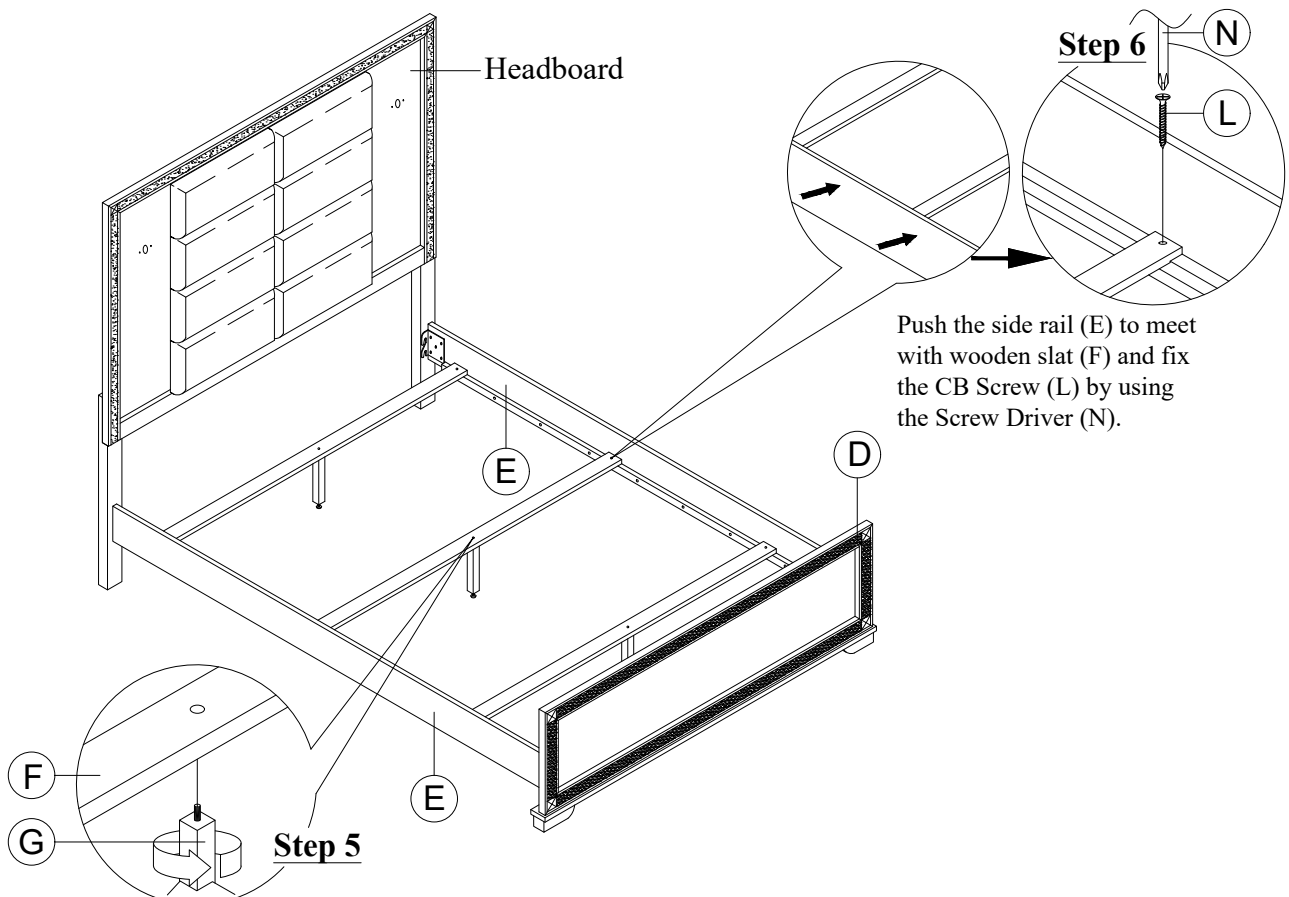

ASSEMBLY INSTRUCTION

Model : BLAKE-BLACK/GOLD
-FB-HB/FB/SLATS-FB-SR

Description : BLAKE FULL BED
HEADBOARD/FOOTBOARD/SLATS
FULL BED RAILS BLACK/GOLD

Thank you for purchasing this quality product. Be sure to check all packing material carefully for small parts that may have come loose inside the carton during shipment.

Made In Malaysia