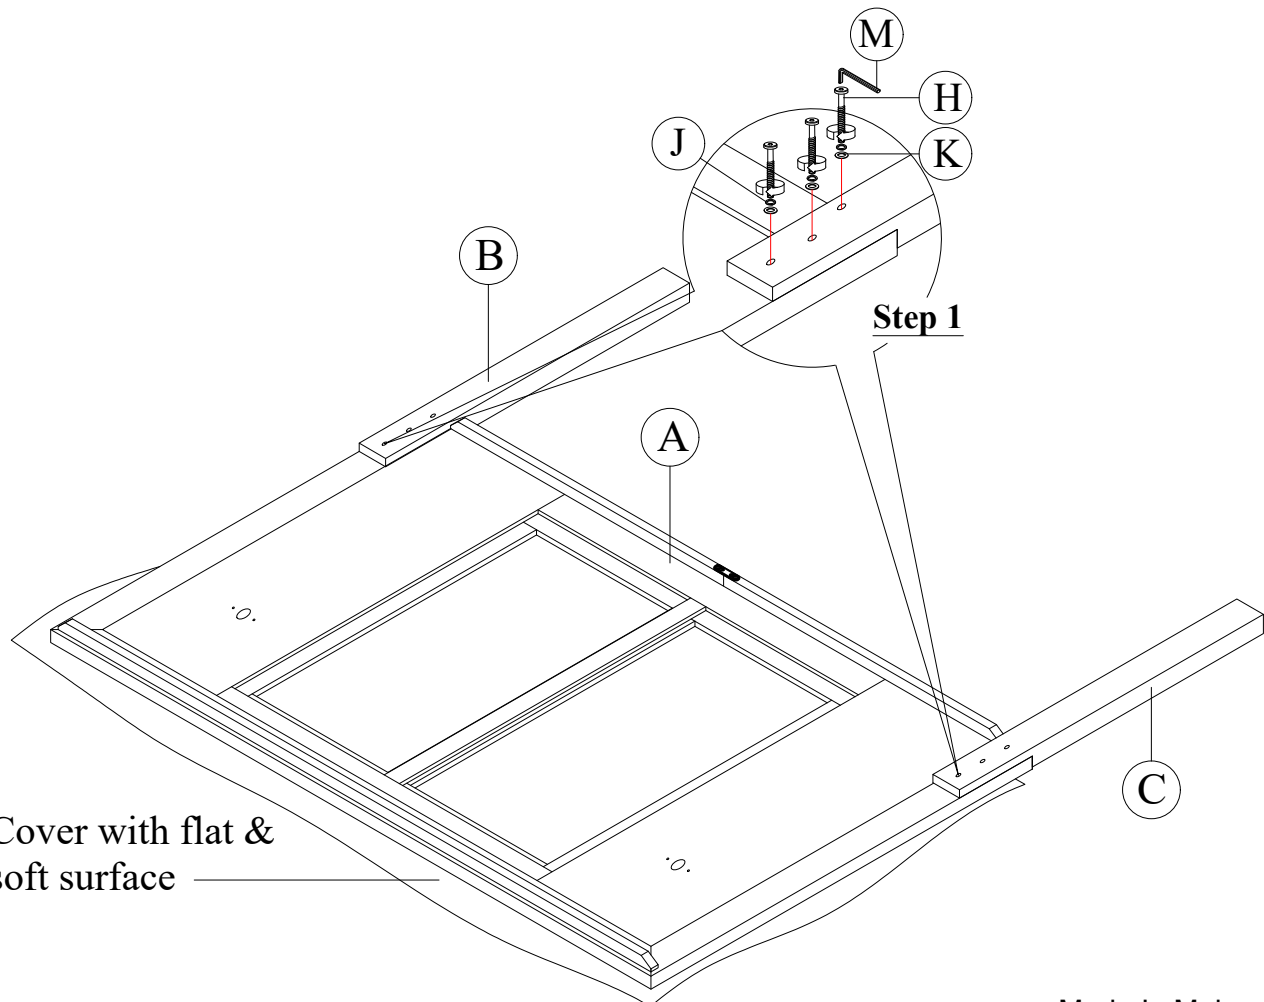

ASSEMBLY INSTRUCTION

Model : BLAKE-BLACK/GOLD
-FB-HB/FB/SLATS-FB-SR

Description : BLAKE FULL BED
HEADBOARD/FOOTBOARD/SLATS
FULL BED RAILS BLACK/GOLD

Thank you for purchasing this quality product. Be sure to check all packing material carefully for small parts that may have come loose inside the carton during shipment.

PART LIST :				HARDWARE LIST :				
No.	Description	Diagram	Quantity	No.	Description	Diagram	Size	Quantity
A	HEADBOARD PANEL		1	H	JCBB SCREW		M8 x 40mm	6
B	LEFT HEADBOARD LEG		1	I	JCBB SCREW		M8 x 25mm	8
C	RIGHT HEADBOARD LEG		1	J	SPRING WASHER		M8 x 15mm	14
D	FOOTBOARD		1	K	FLAT WASHER		M8 x 22mm	14
E	SIDE RAIL		2	L	CB SCREW		M4 x 32mm	6
F	WOODEN SLAT		3	M	ALLEN KEY		M5	1
G	WOODEN SUPPORT		3	N	SCREW DRIVER (*)			1

(*) The manufacturer does not provide item N.

Made In Malaysia

ASSEMBLY INSTRUCTION

Model : BLAKE-BLACK/GOLD
-FB-HB/FB/SLATS-FB-SR

Description : BLAKE FULL BED
HEADBOARD/FOOTBOARD/SLATS
FULL BED RAILS BLACK/GOLD